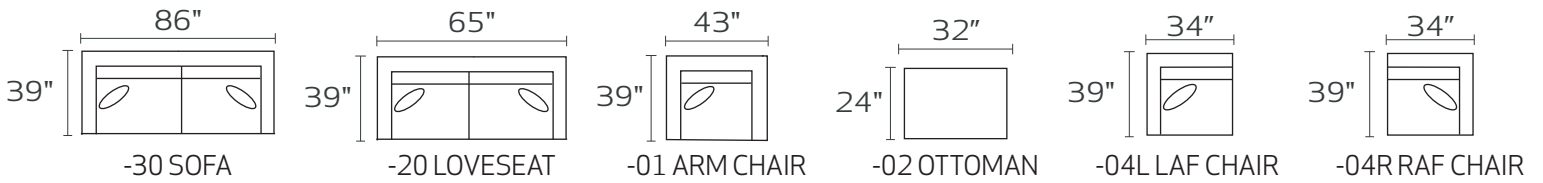

THE WYLDER

WYLDER

Style	Item	Description	L	D	H	Seats	Backs	Pillow Configuration
S0378	01XXX	Arm Chair	43	39	30	1	1	(1) 23" Toss
S0378	02XXX	Ottoman	33	25	17	n/a	n/a	n/a
S0378	03XXX	Armless Condo Sofa	63	39	30	2	2	n/a
S0378	10XXX	Armless Chair	26	39	30	1	1	n/a
S0378	15XXX	Corner Unit	39	39	30	1	1	(1) 23" Toss
S0378	20XXX	Loveseat	65	39	30	2	2	(2) 23" Toss
S0378	30XXX	Sofa	86	39	30	2	2	(2) 23" Toss
S0378	31XXM	Queen Sleeper	86	39	30	2	2	(2) 23" Toss
S0378	04LFX/FXR	LAF / RAF Chair	34	39	30	1	1	(1) 23" Toss
S0378	26 LFX/RFX	LAF/RAF Condo Sofa	71	39	30	2	2	(1) Large Toss
S0378	32LFX/RFX	LAF/RAF Sofa Sectional w/Return	96	39	30	3	4	(2) 23" Toss
S0378	82LFX/RFX	LAF/RAF Chaise	38	66	30	1	1	(1) 23" Toss
PT-P	2323SKEXP FD	23" Toss Pillow	23	X	23	n/a	n/a	Poly Fiber Insert

Notes:

Seating - Standard Reversible Leg Finish - Mocha Loose Button Tufted Back Metal Connecting Bracket
 Select (1) fabric for the body
 Select (1) fabric for the 23" Toss Pillows
 Seats and Backs have Tufts on one-side and Buttons on the Reverse
 Memory Foam Mattress

Pictured L to R: 37832L / 37803 / 37882R
 Fabrics Pictured L to R: Devon Platinum/ 23" Tp - n/a

378 CROSBY

* DIMENSIONS ARE APPROXIMATE