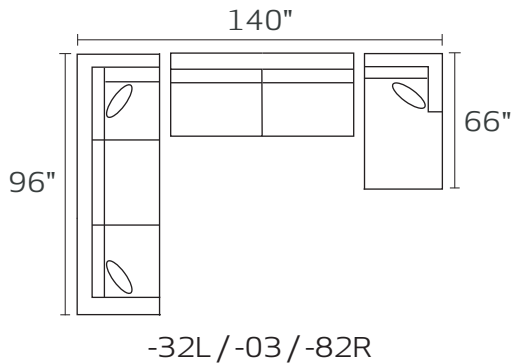

THE WYLDER

WYLDER

Style	Item	Description	L	D	H	Seats	Backs	Pillow Configuration
S0378	01XXX	Arm Chair	43	39	30	1	1	(1) 23" Toss
S0378	02XXX	Ottoman	33	25	17	n/a	n/a	n/a
S0378	03XXX	Armless Condo Sofa	63	39	30	2	2	n/a
S0378	10XXX	Armless Chair	26	39	30	1	1	n/a
S0378	15XXX	Corner Unit	39	39	30	1	1	(1) 23" Toss
S0378	20XXX	Loveseat	65	39	30	2	2	(2) 23" Toss
S0378	30XXX	Sofa	86	39	30	2	2	(2) 23" Toss
S0378	31XXM	Queen Sleeper	86	39	30	2	2	(2) 23" Toss
S0378	04LFX/FXR	LAF / RAF Chair	34	39	30	1	1	(1) 23" Toss
S0378	26 LFX/RFX	LAF/RAF Condo Sofa	71	39	30	2	2	(1) Large Toss
S0378	32LFX/RFX	LAF/RAF Sofa Sectional w/Return	96	39	30	3	4	(2) 23" Toss
S0378	82LFX/RFX	LAF/RAF Chaise	38	66	30	1	1	(1) 23" Toss
PT-P	2323SKEXP FD	23" Toss Pillow	23	X	23	n/a	n/a	Poly Fiber Insert

Notes:

Seating - Standard Reversible Leg Finish - Mocha Loose Button Tufted Back Metal Connecting Bracket
 Select (1) fabric for the body
 Select (1) fabric for the 23" Toss Pillows
 Seats and Backs have Tufts on one-side and Buttons on the Reverse
 Memory Foam Mattress

Pictured L to R: 37832L / 37803 / 37882R
 Fabrics Pictured L to R: Devon Platinum/ 23" Tp - n/a

378 CROSBY

* DIMENSIONS ARE APPROXIMATE