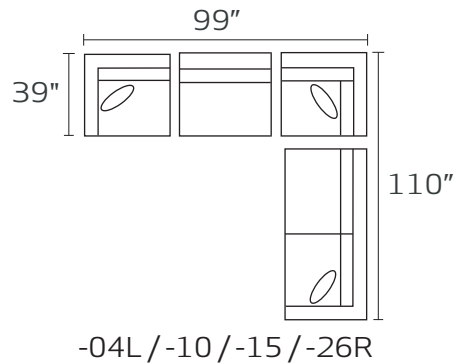

THE WYLDER

WYLDER

Style	Item	Description	L	D	H	Seats	Backs	Pillow Configuration
S0378	01XXX	Arm Chair	43	39	30	1	1	(1) 23" Toss
S0378	02XXX	Ottoman	33	25	17	n/a	n/a	n/a
S0378	03XXX	Armless Condo Sofa	63	39	30	2	2	n/a
S0378	10XXX	Armless Chair	26	39	30	1	1	n/a
S0378	15XXX	Corner Unit	39	39	30	1	1	(1) 23" Toss
S0378	20XXX	Loveseat	65	39	30	2	2	(2) 23" Toss
S0378	30XXX	Sofa	86	39	30	2	2	(2) 23" Toss
S0378	31XXM	Queen Sleeper	86	39	30	2	2	(2) 23" Toss
S0378	04LFX/FXR	LAF / RAF Chair	34	39	30	1	1	(1) 23" Toss
S0378	26 LFX/RFX	LAF/RAF Condo Sofa	71	39	30	2	2	(1) Large Toss
S0378	32LFX/RFX	LAF/RAF Sofa Sectional w/Return	96	39	30	3	4	(2) 23" Toss
S0378	82LFX/RFX	LAF/RAF Chaise	38	66	30	1	1	(1) 23" Toss
PT-P	2323SKEXP FD	23" Toss Pillow	23	X	23	n/a	n/a	Poly Fiber Insert

Notes:

Seating - Standard Reversible Leg Finish - Mocha Loose Button Tufted Back Metal Connecting Bracket
 Select (1) fabric for the body
 Select (1) fabric for the 23" Toss Pillows
 Seats and Backs have Tufts on one-side and Buttons on the Reverse
 Memory Foam Mattress

Pictured L to R: 37832L / 37803 / 37882R
 Fabrics Pictured L to R: Devon Platinum/ 23" Tp - n/a

378 CROSBY

* DIMENSIONS ARE APPROXIMATE