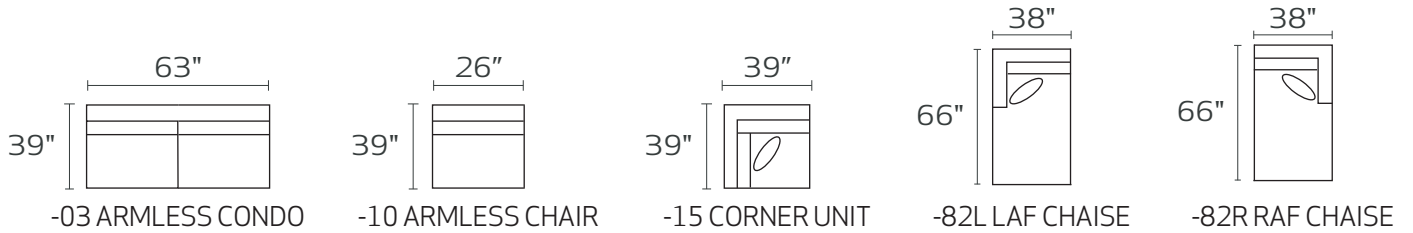

THE WYLDER

WYLDER

Style	Item	Description	L	D	H	Seats	Backs	Pillow Configuration
S0378	01XXX	Arm Chair	43	39	30	1	1	(1) 23" Toss
S0378	02XXX	Ottoman	33	25	17	n/a	n/a	n/a
S0378	03XXX	Armless Condo Sofa	63	39	30	2	2	n/a
S0378	10XXX	Armless Chair	26	39	30	1	1	n/a
S0378	15XXX	Corner Unit	39	39	30	1	1	(1) 23" Toss
S0378	20XXX	Loveseat	65	39	30	2	2	(2) 23" Toss
S0378	30XXX	Sofa	86	39	30	2	2	(2) 23" Toss
S0378	31XXM	Queen Sleeper	86	39	30	2	2	(2) 23" Toss
S0378	04LFX/FXR	LAF / RAF Chair	34	39	30	1	1	(1) 23" Toss
S0378	26 LFX/RFX	LAF/RAF Condo Sofa	71	39	30	2	2	(1) Large Toss
S0378	32LFX/RFX	LAF/RAF Sofa Sectional w/Return	96	39	30	3	4	(2) 23" Toss
S0378	82LFX/RFX	LAF/RAF Chaise	38	66	30	1	1	(1) 23" Toss
PT-P	2323SKEXP FD	23" Toss Pillow	23	X	23	n/a	n/a	Poly Fiber Insert

Notes:

Seating - Standard Reversible Leg Finish - Mocha Loose Button Tufted Back Metal Connecting Bracket
 Select (1) fabric for the body
 Select (1) fabric for the 23" Toss Pillows
 Seats and Backs have Tufts on one-side and Buttons on the Reverse
 Memory Foam Mattress

Pictured L to R: 37832L / 37803 / 37882R
 Fabrics Pictured L to R: Devon Platinum/ 23" Tp - n/a

378 CROSBY

* DIMENSIONS ARE APPROXIMATE