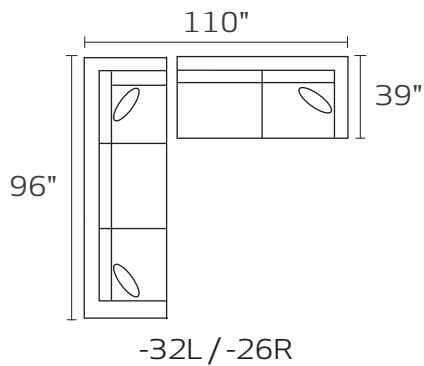

THE WYLDER

WYLDER

Style	Item	Description	L	D	H	Seats	Backs	Pillow Configuration
S0378	01XXX	Arm Chair	43	39	30	1	1	(1) 23" Toss
S0378	02XXX	Ottoman	33	25	17	n/a	n/a	n/a
S0378	03XXX	Armless Condo Sofa	63	39	30	2	2	n/a
S0378	10XXX	Armless Chair	26	39	30	1	1	n/a
S0378	15XXX	Corner Unit	39	39	30	1	1	(1) 23" Toss
S0378	20XXX	Loveseat	65	39	30	2	2	(2) 23" Toss
S0378	30XXX	Sofa	86	39	30	2	2	(2) 23" Toss
S0378	31XXM	Queen Sleeper	86	39	30	2	2	(2) 23" Toss
S0378	04LFX/FXR	LAF / RAF Chair	34	39	30	1	1	(1) 23" Toss
S0378	26 LFX/RFX	LAF/RAF Condo Sofa	71	39	30	2	2	(1) Large Toss
S0378	32LFX/RFX	LAF/RAF Sofa Sectional w/Return	96	39	30	3	4	(2) 23" Toss
S0378	82LFX/RFX	LAF/RAF Chaise	38	66	30	1	1	(1) 23" Toss
PT-P	2323SKEXP FD	23" Toss Pillow	23	X	23	n/a	n/a	Poly Fiber Insert

Notes:

Seating - Standard Reversible Leg Finish - Mocha Loose Button Tufted Back Metal Connecting Bracket
 Select (1) fabric for the body
 Select (1) fabric for the 23" Toss Pillows
 Seats and Backs have Tufts on one-side and Buttons on the Reverse
 Memory Foam Mattress

Pictured L to R: 37832L / 37803 / 37882R
 Fabrics Pictured L to R: Devon Platinum/ 23" Tp - n/a

378 CROSBY

* DIMENSIONS ARE APPROXIMATE