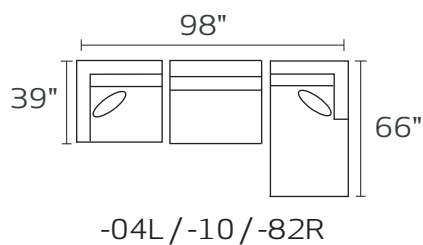

THE WYLDER

WYLDER

Style	Item	Description	L	D	H	Seats	Backs	Pillow Configuration
S0378	01XXX	Arm Chair	43	39	30	1	1	(1) 23" Toss
S0378	02XXX	Ottoman	33	25	17	n/a	n/a	n/a
S0378	03XXX	Armless Condo Sofa	63	39	30	2	2	n/a
S0378	10XXX	Armless Chair	26	39	30	1	1	n/a
S0378	15XXX	Corner Unit	39	39	30	1	1	(1) 23" Toss
S0378	20XXX	Loveseat	65	39	30	2	2	(2) 23" Toss
S0378	30XXX	Sofa	86	39	30	2	2	(2) 23" Toss
S0378	31XXM	Queen Sleeper	86	39	30	2	2	(2) 23" Toss
S0378	04LFX/FXR	LAF / RAF Chair	34	39	30	1	1	(1) 23" Toss
S0378	26 LFX/RFX	LAF/RAF Condo Sofa	71	39	30	2	2	(1) Large Toss
S0378	32LFX/RFX	LAF/RAF Sofa Sectional w/Return	96	39	30	3	4	(2) 23" Toss
S0378	82LFX/RFX	LAF/RAF Chaise	38	66	30	1	1	(1) 23" Toss
PT-P	2323SKEXP FD	23" Toss Pillow	23	X	23	n/a	n/a	Poly Fiber Insert

Notes:

Seating - Standard Reversible Leg Finish - Mocha Loose Button Tufted Back Metal Connecting Bracket
 Select (1) fabric for the body
 Select (1) fabric for the 23" Toss Pillows
 Seats and Backs have Tufts on one-side and Buttons on the Reverse
 Memory Foam Mattress

Pictured L to R: 37832L / 37803 / 37882R
 Fabrics Pictured L to R: Devon Platinum/ 23" Tp - n/a

378 CROSBY

* DIMENSIONS ARE APPROXIMATE