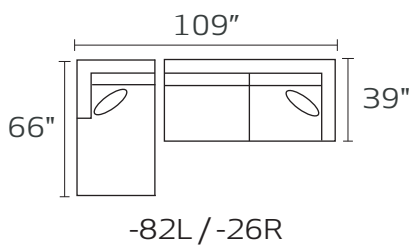

THE WYLDER

WYLDER

Style	Item	Description	L	D	H	Seats	Backs	Pillow Configuration
S0378	01XXX	Arm Chair	43	39	30	1	1	(1) 23" Toss
S0378	02XXX	Ottoman	33	25	17	n/a	n/a	n/a
S0378	03XXX	Armless Condo Sofa	63	39	30	2	2	n/a
S0378	10XXX	Armless Chair	26	39	30	1	1	n/a
S0378	15XXX	Corner Unit	39	39	30	1	1	(1) 23" Toss
S0378	20XXX	Loveseat	65	39	30	2	2	(2) 23" Toss
S0378	30XXX	Sofa	86	39	30	2	2	(2) 23" Toss
S0378	31XXM	Queen Sleeper	86	39	30	2	2	(2) 23" Toss
S0378	04LFX/FXR	LAF / RAF Chair	34	39	30	1	1	(1) 23" Toss
S0378	26 LFX/RFX	LAF/RAF Condo Sofa	71	39	30	2	2	(1) Large Toss
S0378	32LFX/RFX	LAF/RAF Sofa Sectional w/Return	96	39	30	3	4	(2) 23" Toss
S0378	82LFX/RFX	LAF/RAF Chaise	38	66	30	1	1	(1) 23" Toss
PT-P	2323SKEXP FD	23" Toss Pillow	23	X	23	n/a	n/a	Poly Fiber Insert

Notes:

Seating - Standard Reversible Leg Finish - Mocha Loose Button Tufted Back Metal Connecting Bracket
 Select (1) fabric for the body
 Select (1) fabric for the 23" Toss Pillows
 Seats and Backs have Tufts on one-side and Buttons on the Reverse
 Memory Foam Mattress

Pictured L to R: 37832L / 37803 / 37882R
 Fabrics Pictured L to R: Devon Platinum/ 23" Tp - n/a

378 CROSBY

* DIMENSIONS ARE APPROXIMATE