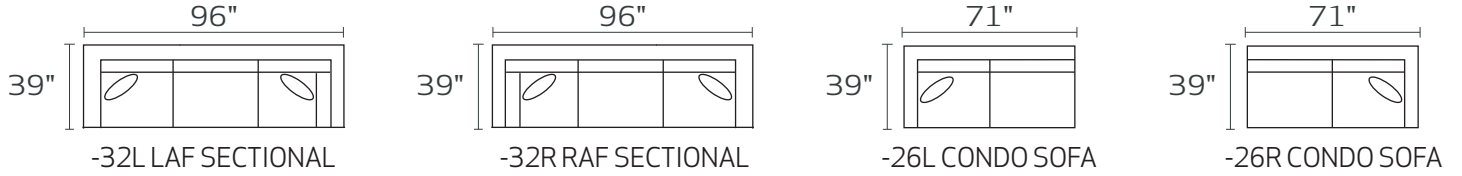

THE WYLDER

WYLDER

Style	Item	Description	L	D	H	Seats	Backs	Pillow Configuration
S0378	01XXX	Arm Chair	43	39	30	1	1	(1) 23" Toss
S0378	02XXX	Ottoman	33	25	17	n/a	n/a	n/a
S0378	03XXX	Armless Condo Sofa	63	39	30	2	2	n/a
S0378	10XXX	Armless Chair	26	39	30	1	1	n/a
S0378	15XXX	Corner Unit	39	39	30	1	1	(1) 23" Toss
S0378	20XXX	Loveseat	65	39	30	2	2	(2) 23" Toss
S0378	30XXX	Sofa	86	39	30	2	2	(2) 23" Toss
S0378	31XXM	Queen Sleeper	86	39	30	2	2	(2) 23" Toss
S0378	04LFX/FXR	LAF / RAF Chair	34	39	30	1	1	(1) 23" Toss
S0378	26 LFX/RFX	LAF/RAF Condo Sofa	71	39	30	2	2	(1) Large Toss
S0378	32LFX/RFX	LAF/RAF Sofa Sectional w/Return	96	39	30	3	4	(2) 23" Toss
S0378	82LFX/RFX	LAF/RAF Chaise	38	66	30	1	1	(1) 23" Toss
PT-P	2323SKEXP FD	23" Toss Pillow	23	X	23	n/a	n/a	Poly Fiber Insert

Notes:

Seating - Standard Reversible Leg Finish - Mocha Loose Button Tufted Back Metal Connecting Bracket
 Select (1) fabric for the body
 Select (1) fabric for the 23" Toss Pillows
 Seats and Backs have Tufts on one-side and Buttons on the Reverse
 Memory Foam Mattress

Pictured L to R: 37832L / 37803 / 37882R
 Fabrics Pictured L to R: Devon Platinum/ 23" Tp - n/a

378 CROSBY

* DIMENSIONS ARE APPROXIMATE