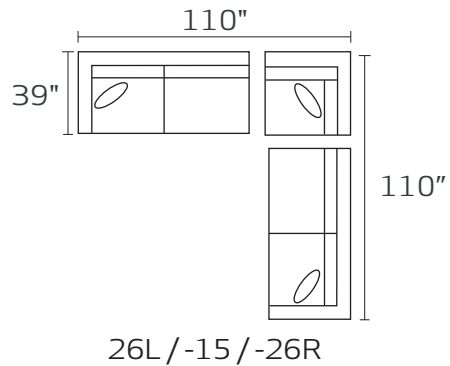

THE WYLDER

WYLDER

Style	Item	Description	L	D	H	Seats	Backs	Pillow Configuration
S0378	01XXX	Arm Chair	43	39	30	1	1	(1) 23" Toss
S0378	02XXX	Ottoman	33	25	17	n/a	n/a	n/a
S0378	03XXX	Armless Condo Sofa	63	39	30	2	2	n/a
S0378	10XXX	Armless Chair	26	39	30	1	1	n/a
S0378	15XXX	Corner Unit	39	39	30	1	1	(1) 23" Toss
S0378	20XXX	Loveseat	65	39	30	2	2	(2) 23" Toss
S0378	30XXX	Sofa	86	39	30	2	2	(2) 23" Toss
S0378	31XXM	Queen Sleeper	86	39	30	2	2	(2) 23" Toss
S0378	04LFX/FXR	LAF / RAF Chair	34	39	30	1	1	(1) 23" Toss
S0378	26 LFX/RFX	LAF/RAF Condo Sofa	71	39	30	2	2	(1) Large Toss
S0378	32LFX/RFX	LAF/RAF Sofa Sectional w/Return	96	39	30	3	4	(2) 23" Toss
S0378	82LFX/RFX	LAF/RAF Chaise	38	66	30	1	1	(1) 23" Toss
PT-P	2323SKEXP FD	23" Toss Pillow	23	X	23	n/a	n/a	Poly Fiber Insert

Notes:

Seating - Standard Reversible Leg Finish - Mocha Loose Button Tufted Back Metal Connecting Bracket
 Select (1) fabric for the body
 Select (1) fabric for the 23" Toss Pillows
 Seats and Backs have Tufts on one-side and Buttons on the Reverse
 Memory Foam Mattress

Pictured L to R: 37832L / 37803 / 37882R
 Fabrics Pictured L to R: Devon Platinum/ 23" Tp - n/a

378 CROSBY

* DIMENSIONS ARE APPROXIMATE