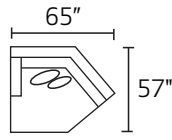

-84L LAF CUDDLER