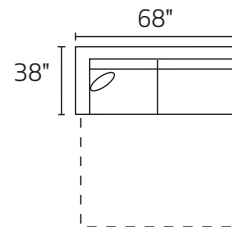

**THE WILLIAM**

**WILLIAM**

Style	Item	Description	L	D	H	Seats	Backs	Pillow Configuration
S0367	01XXX	Arm Chair	39	38	35	1	1	(1) 21" Toss
S0367	02XXX	Ottoman	27	22	18	n/a	n/a	n/a
S0367	20XXX	Loveseat	61	38	35	2	2	(2) 21" Toss
S0367	30XXX	Sofa	86	38	35	3	3	(2) 21" Toss
S0367	03XXX	Armless Condo Sofa	63	38	35	2	2	n/a
S0367	06XXM	Armless Full Sleeper	63	38	35	2	2	n/a
S0367	10XXX	Armless Chair	32	38	35	1	1	n/a
S0367	21XXM	Full Sleeper	74	38	35	2	2	(2) 21" Toss
S0367	31XXM	Queen Sleeper	86	38	35	3	3	(2) 21" Toss
S0367	23LFM/RFM	LAF/RAF Full Sleeper	68	38	35	2	2	(1) 21" Toss
S0367	26 LFX/RFX	LAF/RAF Condo Sofa	68	38	35	2	2	(1) 21" Toss
S0367	32LFX/RFX	LAF/RAF Sofa Sectional w/Return	93	38	35	3	4	(3) 21" Toss
S0367	82LFX/RFX	LAF/RAF Chaise	35	63	35	1	1	(1) 21" Toss
S0367	84LFX/RFX	LAF/RAF Cuddler Chaise	63	66	35	1	2	(2) 21" Toss
S0367	11XXX	Seating Wedge	50	50	35	1	2	(2) 21" Toss
S0367	16XXX	Swivel Arm Chair	39	38	31	1	1	(1) 21" Toss Pillows
PT-P	2121SKEXP FD	21" Toss Pillow	21	X	21	n/a	n/a	Poly Fiber Insert

-32R RAF SECTIONAL

-03 ARMLESS LOVESEAT

-10 ARMLESS CHAIR

-84L LAF CUDDLER

-84R RAF CUDDLER

-11 SEATING WEDGE

-82L LAF CHAISE

-82R RAF CHAISE

-31 QUEEN SLEEPER

-21 FULL SLEEPER

-06 ARMLESS FULL SLEEPER

-23L LAF FULL SLEEPER

-23R RAF FULL SLEEPER

-32L / -26R

-82L / -10 / -10 / -84R

-23L / -11 / -26R