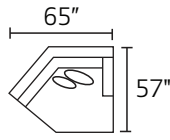

**THE WILLIAM**

**WILLIAM**

Style	Item	Description	L	D	H	Seats	Backs	Pillow Configuration
S0367	01XXX	Arm Chair	39	38	35	1	1	(1) 21" Toss
S0367	02XXX	Ottoman	27	22	18	n/a	n/a	n/a
S0367	20XXX	Loveseat	61	38	35	2	2	(2) 21" Toss
S0367	30XXX	Sofa	86	38	35	3	3	(2) 21" Toss
S0367	03XXX	Armless Condo Sofa	63	38	35	2	2	n/a
S0367	06XXM	Armless Full Sleeper	63	38	35	2	2	n/a
S0367	10XXX	Armless Chair	32	38	35	1	1	n/a
S0367	21XXM	Full Sleeper	74	38	35	2	2	(2) 21" Toss
S0367	31XXM	Queen Sleeper	86	38	35	3	3	(2) 21" Toss
S0367	23LFM/RFM	LAF/RAF Full Sleeper	68	38	35	2	2	(1) 21" Toss
S0367	26 LFX/RFX	LAF/RAF Condo Sofa	68	38	35	2	2	(1) 21" Toss
S0367	32LFX/RFX	LAF/RAF Sofa Sectional w/Return	93	38	35	3	4	(3) 21" Toss
S0367	82LFX/RFX	LAF/RAF Chaise	35	63	35	1	1	(1) 21" Toss
S0367	84LFX/RFX	LAF/RAF Cuddler Chaise	63	66	35	1	2	(2) 21" Toss
S0367	11XXX	Seating Wedge	50	50	35	1	2	(2) 21" Toss
S0367	16XXX	Swivel Arm Chair	39	38	31	1	1	(1) 21" Toss Pillows
PT-P	2121SKEXP FD	21" Toss Pillow	21	X	21	n/a	n/a	Poly Fiber Insert

-32R RAF SECTIONAL

-03 ARMLESS LOVESEAT

-10 ARMLESS CHAIR

-84L LAF CUDDLER

-84R RAF CUDDLER

-11 SEATING WEDGE

-82L LAF CHAISE

-82R RAF CHAISE

-31 QUEEN SLEEPER

-21 FULL SLEEPER

-06 ARMLESS FULL SLEEPER

-23L LAF FULL SLEEPER

-23R RAF FULL SLEEPER

-32L / -26R

-82L / -10 / -10 / -84R

-23L / -11 / -26R