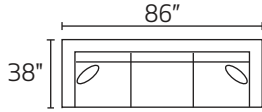

367 GREGORY

-30 SOFA