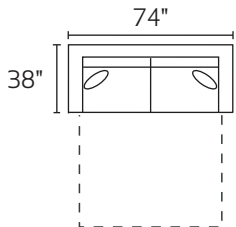

**THE WILLIAM**

**WILLIAM**

Style	Item	Description	L	D	H	Seats	Backs	Pillow Configuration
S0367	01XXX	Arm Chair	39	38	35	1	1	(1) 21" Toss
S0367	02XXX	Ottoman	27	22	18	n/a	n/a	n/a
S0367	20XXX	Loveseat	61	38	35	2	2	(2) 21" Toss
S0367	30XXX	Sofa	86	38	35	3	3	(2) 21" Toss
S0367	03XXX	Armless Condo Sofa	63	38	35	2	2	n/a
S0367	06XXM	Armless Full Sleeper	63	38	35	2	2	n/a
S0367	10XXX	Armless Chair	32	38	35	1	1	n/a
S0367	21XXM	Full Sleeper	74	38	35	2	2	(2) 21" Toss
S0367	31XXM	Queen Sleeper	86	38	35	3	3	(2) 21" Toss
S0367	23LFM/RFM	LAF/RAF Full Sleeper	68	38	35	2	2	(1) 21" Toss
S0367	26 LFX/RFX	LAF/RAF Condo Sofa	68	38	35	2	2	(1) 21" Toss
S0367	32LFX/RFX	LAF/RAF Sofa Sectional w/Return	93	38	35	3	4	(3) 21" Toss
S0367	82LFX/RFX	LAF/RAF Chaise	35	63	35	1	1	(1) 21" Toss
S0367	84LFX/RFX	LAF/RAF Cuddler Chaise	63	66	35	1	2	(2) 21" Toss
S0367	11XXX	Seating Wedge	50	50	35	1	2	(2) 21" Toss
S0367	16XXX	Swivel Arm Chair	39	38	31	1	1	(1) 21" Toss Pillows
PT-P	2121SKEXP FD	21" Toss Pillow	21	X	21	n/a	n/a	Poly Fiber Insert

-32R RAF SECTIONAL

-03 ARMLESS LOVESEAT

-10 ARMLESS CHAIR

-84L LAF CUDDLER

-84R RAF CUDDLER

-11 SEATING WEDGE

-82L LAF CHAISE

-82R RAF CHAISE

-31 QUEEN SLEEPER

-21 FULL SLEEPER

-06 ARMLESS FULL SLEEPER

-23L LAF FULL SLEEPER

-23R RAF FULL SLEEPER

-32L / -26R

-82L / -10 / -10 / -84R

-23L / -11 / -26R