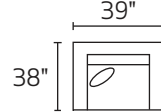

-01 ARMCHAIR