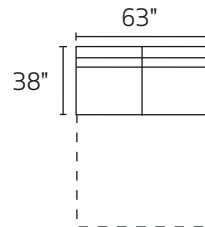

**THE WILLIAM**

**WILLIAM**

Style	Item	Description	L	D	H	Seats	Backs	Pillow Configuration
S0367	01XXX	Arm Chair	39	38	35	1	1	(1) 21" Toss
S0367	02XXX	Ottoman	27	22	18	n/a	n/a	n/a
S0367	20XXX	Loveseat	61	38	35	2	2	(2) 21" Toss
S0367	30XXX	Sofa	86	38	35	3	3	(2) 21" Toss
S0367	03XXX	Armless Condo Sofa	63	38	35	2	2	n/a
S0367	06XXM	Armless Full Sleeper	63	38	35	2	2	n/a
S0367	10XXX	Armless Chair	32	38	35	1	1	n/a
S0367	21XXM	Full Sleeper	74	38	35	2	2	(2) 21" Toss
S0367	31XXM	Queen Sleeper	86	38	35	3	3	(2) 21" Toss
S0367	23LFM/RFM	LAF/RAF Full Sleeper	68	38	35	2	2	(1) 21" Toss
S0367	26 LFX/RFX	LAF/RAF Condo Sofa	68	38	35	2	2	(1) 21" Toss
S0367	32LFX/RFX	LAF/RAF Sofa Sectional w/Return	93	38	35	3	4	(3) 21" Toss
S0367	82LFX/RFX	LAF/RAF Chaise	35	63	35	1	1	(1) 21" Toss
S0367	84LFX/RFX	LAF/RAF Cuddler Chaise	63	66	35	1	2	(2) 21" Toss
S0367	11XXX	Seating Wedge	50	50	35	1	2	(2) 21" Toss
S0367	16XXX	Swivel Arm Chair	39	38	31	1	1	(1) 21" Toss Pillows
PT-P	2121SKEXP FD	21" Toss Pillow	21	X	21	n/a	n/a	Poly Fiber Insert

-32R RAF SECTIONAL

-03 ARMLESS LOVESEAT

-10 ARMLESS CHAIR

-84L LAF CUDDLER

-84R RAF CUDDLER

-11 SEATING WEDGE

-82L LAF CHAISE

-82R RAF CHAISE

-31 QUEEN SLEEPER

-21 FULL SLEEPER

-06 ARMLESS FULL SLEEPER

-23L LAF FULL SLEEPER

-23R RAF FULL SLEEPER

-32L / -26R

-82L / -10 / -10 / -84R

-23L / -11 / -26R