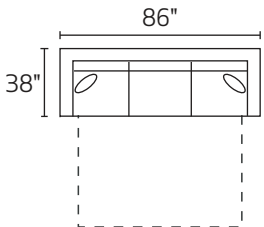

**THE WILLIAM**

**WILLIAM**

Style	Item	Description	L	D	H	Seats	Backs	Pillow Configuration
S0367	01XXX	Arm Chair	39	38	35	1	1	(1) 21" Toss
S0367	02XXX	Ottoman	27	22	18	n/a	n/a	n/a
S0367	20XXX	Loveseat	61	38	35	2	2	(2) 21" Toss
S0367	30XXX	Sofa	86	38	35	3	3	(2) 21" Toss
S0367	03XXX	Armless Condo Sofa	63	38	35	2	2	n/a
S0367	06XXM	Armless Full Sleeper	63	38	35	2	2	n/a
S0367	10XXX	Armless Chair	32	38	35	1	1	n/a
S0367	21XXM	Full Sleeper	74	38	35	2	2	(2) 21" Toss
S0367	31XXM	Queen Sleeper	86	38	35	3	3	(2) 21" Toss
S0367	23LFM/RFM	LAF/RAF Full Sleeper	68	38	35	2	2	(1) 21" Toss
S0367	26 LFX/RFX	LAF/RAF Condo Sofa	68	38	35	2	2	(1) 21" Toss
S0367	32LFX/RFX	LAF/RAF Sofa Sectional w/Return	93	38	35	3	4	(3) 21" Toss
S0367	82LFX/RFX	LAF/RAF Chaise	35	63	35	1	1	(1) 21" Toss
S0367	84LFX/RFX	LAF/RAF Cuddler Chaise	63	66	35	1	2	(2) 21" Toss
S0367	11XXX	Seating Wedge	50	50	35	1	2	(2) 21" Toss
S0367	16XXX	Swivel Arm Chair	39	38	31	1	1	(1) 21" Toss Pillows
PT-P	2121SKEXP FD	21" Toss Pillow	21	X	21	n/a	n/a	Poly Fiber Insert

-32R RAF SECTIONAL

-03 ARMLESS LOVESEAT

-10 ARMLESS CHAIR

-84L LAF CUDDLER

-84R RAF CUDDLER

-11 SEATING WEDGE

-82L LAF CHAISE

-82R RAF CHAISE

-31 QUEEN SLEEPER

-21 FULL SLEEPER

-06 ARMLESS FULL SLEEPER

-23L LAF FULL SLEEPER

-23R RAF FULL SLEEPER

-32L / -26R

-82L / -10 / -10 / -84R

-23L / -11 / -26R