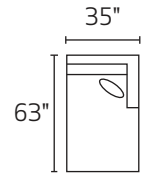

**THE WILLIAM**

**WILLIAM**

Style	Item	Description	L	D	H	Seats	Backs	Pillow Configuration
S0367	01XXX	Arm Chair	39	38	35	1	1	(1) 21" Toss
S0367	02XXX	Ottoman	27	22	18	n/a	n/a	n/a
S0367	20XXX	Loveseat	61	38	35	2	2	(2) 21" Toss
S0367	30XXX	Sofa	86	38	35	3	3	(2) 21" Toss
S0367	03XXX	Armless Condo Sofa	63	38	35	2	2	n/a
S0367	06XXM	Armless Full Sleeper	63	38	35	2	2	n/a
S0367	10XXX	Armless Chair	32	38	35	1	1	n/a
S0367	21XXM	Full Sleeper	74	38	35	2	2	(2) 21" Toss
S0367	31XXM	Queen Sleeper	86	38	35	3	3	(2) 21" Toss
S0367	23LFM/RFM	LAF/RAF Full Sleeper	68	38	35	2	2	(1) 21" Toss
S0367	26 LFX/RFX	LAF/RAF Condo Sofa	68	38	35	2	2	(1) 21" Toss
S0367	32LFX/RFX	LAF/RAF Sofa Sectional w/Return	93	38	35	3	4	(3) 21" Toss
S0367	82LFX/RFX	LAF/RAF Chaise	35	63	35	1	1	(1) 21" Toss
S0367	84LFX/RFX	LAF/RAF Cuddler Chaise	63	66	35	1	2	(2) 21" Toss
S0367	11XXX	Seating Wedge	50	50	35	1	2	(2) 21" Toss
S0367	16XXX	Swivel Arm Chair	39	38	31	1	1	(1) 21" Toss Pillows
PT-P	2121SKEXP FD	21" Toss Pillow	21	X	21	n/a	n/a	Poly Fiber Insert

-32R RAF SECTIONAL

-03 ARMLESS LOVESEAT

-10 ARMLESS CHAIR

-84L LAF CUDDLER

-84R RAF CUDDLER

-11 SEATING WEDGE

-82L LAF CHAISE

-82R RAF CHAISE

-31 QUEEN SLEEPER

-21 FULL SLEEPER

-06 ARMLESS FULL SLEEPER

-23L LAF FULL SLEEPER

-23R RAF FULL SLEEPER

-32L / -26R

-82L / -10 / -10 / -84R

-23L / -11 / -26R

-32L / -06 / -82R

-32L / -03 / -32R

-82L / -03 / -11 / -26R