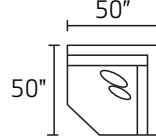

**THE WILLIAM**

**WILLIAM**

Style	Item	Description	L	D	H	Seats	Backs	Pillow Configuration
S0367	01XXX	Arm Chair	39	38	35	1	1	(1) 21" Toss
S0367	02XXX	Ottoman	27	22	18	n/a	n/a	n/a
S0367	20XXX	Loveseat	61	38	35	2	2	(2) 21" Toss
S0367	30XXX	Sofa	86	38	35	3	3	(2) 21" Toss
S0367	03XXX	Armless Condo Sofa	63	38	35	2	2	n/a
S0367	06XXM	Armless Full Sleeper	63	38	35	2	2	n/a
S0367	10XXX	Armless Chair	32	38	35	1	1	n/a
S0367	21XXM	Full Sleeper	74	38	35	2	2	(2) 21" Toss
S0367	31XXM	Queen Sleeper	86	38	35	3	3	(2) 21" Toss
S0367	23LFM/RFM	LAF/RAF Full Sleeper	68	38	35	2	2	(1) 21" Toss
S0367	26 LFX/RFX	LAF/RAF Condo Sofa	68	38	35	2	2	(1) 21" Toss
S0367	32LFX/RFX	LAF/RAF Sofa Sectional w/Return	93	38	35	3	4	(3) 21" Toss
S0367	82LFX/RFX	LAF/RAF Chaise	35	63	35	1	1	(1) 21" Toss
S0367	84LFX/RFX	LAF/RAF Cuddler Chaise	63	66	35	1	2	(2) 21" Toss
S0367	11XXX	Seating Wedge	50	50	35	1	2	(2) 21" Toss
S0367	16XXX	Swivel Arm Chair	39	38	31	1	1	(1) 21" Toss Pillows
PT-P	2121SKEXP FD	21" Toss Pillow	21	X	21	n/a	n/a	Poly Fiber Insert

-32R RAF SECTIONAL

-03 ARMLESS LOVESEAT

-10 ARMLESS CHAIR

-84L LAF CUDDLER

-84R RAF CUDDLER

-11 SEATING WEDGE

-82L LAF CHAISE

-82R RAF CHAISE

-31 QUEEN SLEEPER

-21 FULL SLEEPER

-06 ARMLESS FULL SLEEPER

-23L LAF FULL SLEEPER

-23R RAF FULL SLEEPER

-32L / -26R

-82L / -10 / -10 / -84R

-23L / -11 / -26R