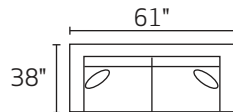

-20 LOVESEAT