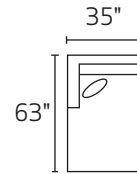

**THE WILLIAM**

**WILLIAM**

Style	Item	Description	L	D	H	Seats	Backs	Pillow Configuration
S0367	01XXX	Arm Chair	39	38	35	1	1	(1) 21" Toss
S0367	02XXX	Ottoman	27	22	18	n/a	n/a	n/a
S0367	20XXX	Loveseat	61	38	35	2	2	(2) 21" Toss
S0367	30XXX	Sofa	86	38	35	3	3	(2) 21" Toss
S0367	03XXX	Armless Condo Sofa	63	38	35	2	2	n/a
S0367	06XXM	Armless Full Sleeper	63	38	35	2	2	n/a
S0367	10XXX	Armless Chair	32	38	35	1	1	n/a
S0367	21XXM	Full Sleeper	74	38	35	2	2	(2) 21" Toss
S0367	31XXM	Queen Sleeper	86	38	35	3	3	(2) 21" Toss
S0367	23LFM/RFM	LAF/RAF Full Sleeper	68	38	35	2	2	(1) 21" Toss
S0367	26 LFX/RFX	LAF/RAF Condo Sofa	68	38	35	2	2	(1) 21" Toss
S0367	32LFX/RFX	LAF/RAF Sofa Sectional w/Return	93	38	35	3	4	(3) 21" Toss
S0367	82LFX/RFX	LAF/RAF Chaise	35	63	35	1	1	(1) 21" Toss
S0367	84LFX/RFX	LAF/RAF Cuddler Chaise	63	66	35	1	2	(2) 21" Toss
S0367	11XXX	Seating Wedge	50	50	35	1	2	(2) 21" Toss
S0367	16XXX	Swivel Arm Chair	39	38	31	1	1	(1) 21" Toss Pillows
PT-P	2121SKEXP FD	21" Toss Pillow	21	X	21	n/a	n/a	Poly Fiber Insert

-32R RAF SECTIONAL

-03 ARMLESS LOVESEAT

-10 ARMLESS CHAIR

-84L LAF CUDDLER

-84R RAF CUDDLER

-11 SEATING WEDGE

-82L LAF CHAISE

-82R RAF CHAISE

-31 QUEEN SLEEPER

-21 FULL SLEEPER

-06 ARMLESS FULL SLEEPER

-23L LAF FULL SLEEPER

-23R RAF FULL SLEEPER

-32L / -26R

-82L / -10 / -10 / -84R

-23L / -11 / -26R

-32L / -06 / -82R

-32L / -03 / -32R

-82L / -03 / -11 / -26R