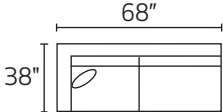

**THE WILLIAM**

**WILLIAM**

Style	Item	Description	L	D	H	Seats	Backs	Pillow Configuration
S0367	01XXX	Arm Chair	39	38	35	1	1	(1) 21" Toss
S0367	02XXX	Ottoman	27	22	18	n/a	n/a	n/a
S0367	20XXX	Loveseat	61	38	35	2	2	(2) 21" Toss
S0367	30XXX	Sofa	86	38	35	3	3	(2) 21" Toss
S0367	03XXX	Armless Condo Sofa	63	38	35	2	2	n/a
S0367	06XXM	Armless Full Sleeper	63	38	35	2	2	n/a
S0367	10XXX	Armless Chair	32	38	35	1	1	n/a
S0367	21XXM	Full Sleeper	74	38	35	2	2	(2) 21" Toss
S0367	31XXM	Queen Sleeper	86	38	35	3	3	(2) 21" Toss
S0367	23LFM/RFM	LAF/RAF Full Sleeper	68	38	35	2	2	(1) 21" Toss
S0367	26 LFX/RFX	LAF/RAF Condo Sofa	68	38	35	2	2	(1) 21" Toss
S0367	32LFX/RFX	LAF/RAF Sofa Sectional w/Return	93	38	35	3	4	(3) 21" Toss
S0367	82LFX/RFX	LAF/RAF Chaise	35	63	35	1	1	(1) 21" Toss
S0367	84LFX/RFX	LAF/RAF Cuddler Chaise	63	66	35	1	2	(2) 21" Toss
S0367	11XXX	Seating Wedge	50	50	35	1	2	(2) 21" Toss
S0367	16XXX	Swivel Arm Chair	39	38	31	1	1	(1) 21" Toss Pillows
PT-P	2121SKEXP FD	21" Toss Pillow	21	X	21	n/a	n/a	Poly Fiber Insert

# 367 GREGORY

-30 SOFA

-20 LOVESEAT

-01 ARMCHAIR

-02 OTTOMAN

-26L LAF CONDO SOFA

-26R RAF CONDO SOFA

-32L LAF SECTIONAL