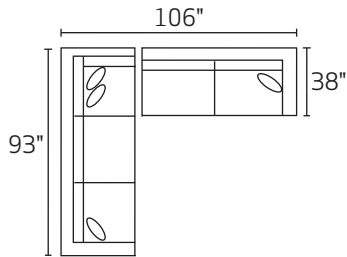

**THE WILLIAM**

**WILLIAM**

Style	Item	Description	L	D	H	Seats	Backs	Pillow Configuration
S0367	01XXX	Arm Chair	39	38	35	1	1	(1) 21" Toss
S0367	02XXX	Ottoman	27	22	18	n/a	n/a	n/a
S0367	20XXX	Loveseat	61	38	35	2	2	(2) 21" Toss
S0367	30XXX	Sofa	86	38	35	3	3	(2) 21" Toss
S0367	03XXX	Armless Condo Sofa	63	38	35	2	2	n/a
S0367	06XXM	Armless Full Sleeper	63	38	35	2	2	n/a
S0367	10XXX	Armless Chair	32	38	35	1	1	n/a
S0367	21XXM	Full Sleeper	74	38	35	2	2	(2) 21" Toss
S0367	31XXM	Queen Sleeper	86	38	35	3	3	(2) 21" Toss
S0367	23LFM/RFM	LAF/RAF Full Sleeper	68	38	35	2	2	(1) 21" Toss
S0367	26 LFX/RFX	LAF/RAF Condo Sofa	68	38	35	2	2	(1) 21" Toss
S0367	32LFX/RFX	LAF/RAF Sofa Sectional w/Return	93	38	35	3	4	(3) 21" Toss
S0367	82LFX/RFX	LAF/RAF Chaise	35	63	35	1	1	(1) 21" Toss
S0367	84LFX/RFX	LAF/RAF Cuddler Chaise	63	66	35	1	2	(2) 21" Toss
S0367	11XXX	Seating Wedge	50	50	35	1	2	(2) 21" Toss
S0367	16XXX	Swivel Arm Chair	39	38	31	1	1	(1) 21" Toss Pillows
PT-P	2121SKEXP FD	21" Toss Pillow	21	X	21	n/a	n/a	Poly Fiber Insert

-32R RAF SECTIONAL

-03 ARMLESS LOVESEAT

-10 ARMLESS CHAIR

-84L LAF CUDDLER

-84R RAF CUDDLER

-11 SEATING WEDGE

-82L LAF CHAISE

-82R RAF CHAISE

-31 QUEEN SLEEPER

-21 FULL SLEEPER

-06 ARMLESS FULL SLEEPER

-23L LAF FULL SLEEPER

-23R RAF FULL SLEEPER

-32L / -26R

-82L / -10 / -10 / -84R

-23L / -11 / -26R

-32L / -06 / -82R

-32L / -03 / -32R

-82L / -03 / -11 / -26R