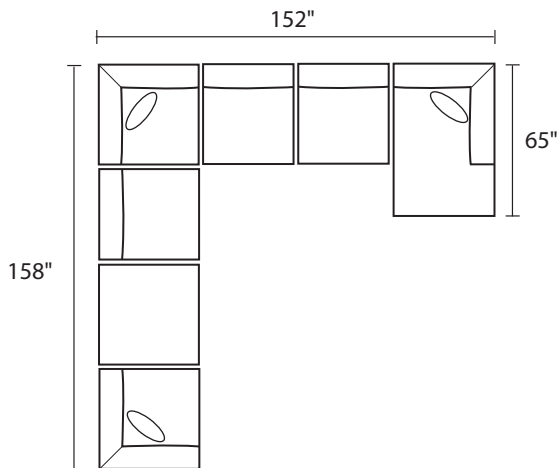

THE BOWMAN

-15 CORNER UNIT

-02 OTTOMAN

-10 ARMLESS CHAIR

-13L LAF BUMPER CHAISE

-13R RAF BUMPER CHAISE

-82L LAF CHAISE

-82R RAF CHAISE

-15 / -10 / -15 / -10 / -02 / -82R

-15 / -10 / -15 / -13R

-15 / -02 / -10 / -15 / -10 / -10 / -82R

-82L / -10 / -10 / -15 / -10 / -15

* DIMENSIONS ARE APPROXIMATE