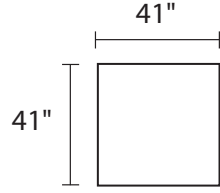

THE BOWMAN

-15 CORNER UNIT

-02 OTTOMAN

-10 ARMLESS CHAIR

-13L LAF BUMPER CHAISE

-13R RAF BUMPER CHAISE

-82L LAF CHAISE

-82R RAF CHAISE

-15 / -10 / -15 / -10 / -02 / -82R

-15 / -10 / -15 / -13R

-15 / -02 / -10 / -15 / -10 / -10 / -82R

-82L / -10 / -10 / -15 / -10 / -15

* DIMENSIONS ARE APPROXIMATE