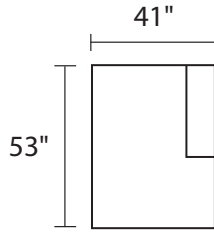

THE BOWMAN

-15 CORNER UNIT

-02 OTTOMAN

-10 ARMLESS CHAIR

-13L LAF BUMPER CHAISE

-13R RAF BUMPER CHAISE

-82L LAF CHAISE

-82R RAF CHAISE

-15 / -10 / -15 / -10 / -02 / -82R

-15 / -10 / -15 / -13R

-15 / -02 / -10 / -15 / -10 / -10 / -82R

-82L / -10 / -10 / -15 / -10 / -15

* DIMENSIONS ARE APPROXIMATE