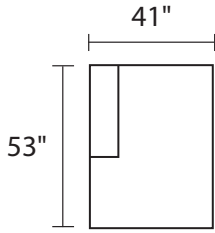

THE BOWMAN

-15 CORNER UNIT

-02 OTTOMAN

-10 ARMLESS CHAIR

-13L LAF BUMPER CHAISE

-13R RAF BUMPER CHAISE

-82L LAF CHAISE

-82R RAF CHAISE

-15 / -10 / -15 / -10 / -02 / -82R

-15 / -10 / -15 / -13R

-15 / -02 / -10 / -15 / -10 / -10 / -82R

-82L / -10 / -10 / -15 / -10 / -15

* DIMENSIONS ARE APPROXIMATE