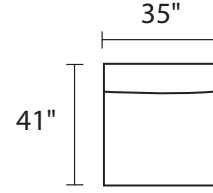

THE BOWMAN

-15 CORNER UNIT

-02 OTTOMAN

-10 ARMLESS CHAIR

-13L LAF BUMPER CHAISE

-13R RAF BUMPER CHAISE

-82L LAF CHAISE

-82R RAF CHAISE

-15 / -10 / -15 / -10 / -02 / -82R

-15 / -10 / -15 / -13R

-15 / -02 / -10 / -15 / -10 / -10 / -82R

-82L / -10 / -10 / -15 / -10 / -15

* DIMENSIONS ARE APPROXIMATE