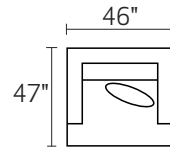

-01XXX - ARM CHAIR