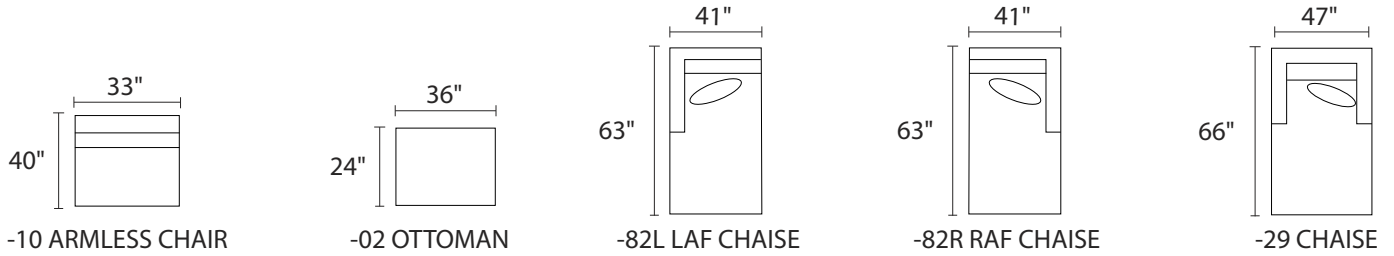

THE PENELOPE

PENELOPE

Style	Item	Description	L	D	H	Seats	Backs	Pillow Configuration
S0133	01XXX	Arm Chair	50	40	30	1	1	(1) 25" Toss
S0133	02XXX	Ottoman	36	24	18	n/a	n/a	n/a
S0133	03XXX	Armless Condo Sofa	63	40	30	2	2	No Toss
S0133	10XXX	Armless Chair	33	40	30	1	1	No Toss
S0133	15XXX	Corner Unit	40	40	30	1	2	(1) 25" Toss
S0133	20XXX	Loveseat	67	40	30	2	2	(2) 25" Toss
S0133	29XXX	Chaise	47	66	30	1	1	(1) 25" Toss
S0133	30XXX	Sofa	88	40	30	2	2	(2) 25" Toss
S0133	04LFX/FXR	LAF/RAF Chair	40	40	30	1	1	(1) 25" Toss
S0133	26LFX/RFX	LAF/RAF Condo Sofa	71	40	30	2	2	(1) 25" Toss
S0133	82LFX/RFX	LAF/RAF Chaise	41	63	30	1	1	(1) 25" Toss
S0133	90AAX	Sofa w/ 2 Seat Cushions	98	40	30	3	2	2 Large Toss
S0133	90BBX	Chaise Cushion & Ottoman Base	34	53	18	*	*	*
S0133	90CCX	Seat Cushion	35	29	7	*	*	*
PT-P	2525SKEXP FD	25" Toss Pillow	25	x	25			Poly Fiber Insert

Notes:

Seating - Super Plush Leg Finish - Mocha Loose Back Toss Inserts- Ploy Fiber Knife Edge

Select (1) fabric for the body
 Select (1) fabric for the 25" toss pillows
 If pillow fabrics are not selected items will ship self pillow
 Sectional pieces ship with metal connecting brackets. (No option)

Pictured L to R: 13330/13329
 Fabrics Pictured L to R: Body - n/a / 25" Toss n/a

133 CLARENCE

-26L / -15 / -26R

-26L / -15 / -03 / 82R

-04L / -03 / -15 / -10 / -04R

* DIMENSIONS ARE APPROXIMATE