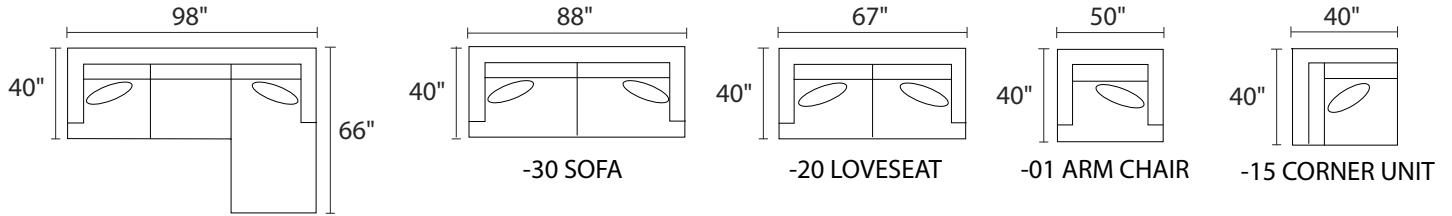

THE PENELOPE

PENELOPE

Style	Item	Description	L	D	H	Seats	Backs	Pillow Configuration
S0133	01XXX	Arm Chair	50	40	30	1	1	(1) 25" Toss
S0133	02XXX	Ottoman	36	24	18	n/a	n/a	n/a
S0133	03XXX	Armless Condo Sofa	63	40	30	2	2	No Toss
S0133	10XXX	Armless Chair	33	40	30	1	1	No Toss
S0133	15XXX	Corner Unit	40	40	30	1	2	(1) 25" Toss
S0133	20XXX	Loveseat	67	40	30	2	2	(2) 25" Toss
S0133	29XXX	Chaise	47	66	30	1	1	(1) 25" Toss
S0133	30XXX	Sofa	88	40	30	2	2	(2) 25" Toss
S0133	04LFX/FXR	LAF/RAF Chair	40	40	30	1	1	(1) 25" Toss
S0133	26LFX/RFX	LAF/RAF Condo Sofa	71	40	30	2	2	(1) 25" Toss
S0133	82LFX/RFX	LAF/RAF Chaise	41	63	30	1	1	(1) 25" Toss
S0133	90AAX	Sofa w/ 2 Seat Cushions	98	40	30	3	2	2 Large Toss
S0133	90BBX	Chaise Cushion & Ottoman Base	34	53	18	*	*	*
S0133	90CCX	Seat Cushion	35	29	7	*	*	*
PT-P	2525SKEXP FD	25" Toss Pillow	25	x	25			Poly Fiber Insert

Notes:

Seating - Super Plush Leg Finish - Mocha Loose Back Toss Inserts- Ploy Fiber Knife Edge

Select (1) fabric for the body
 Select (1) fabric for the 25" toss pillows
 If pillow fabrics are not selected items will ship self pillow
 Sectional pieces ship with metal connecting brackets. (No option)

Pictured L to R: 13330/13329
 Fabrics Pictured L to R: Body - n/a / 25" Toss n/a

133 CLARENCE

-26L / -15 / -26R

-26L / -15 / -03 / 82R

-04L / -03 / -15 / -10 / -04R

* DIMENSIONS ARE APPROXIMATE