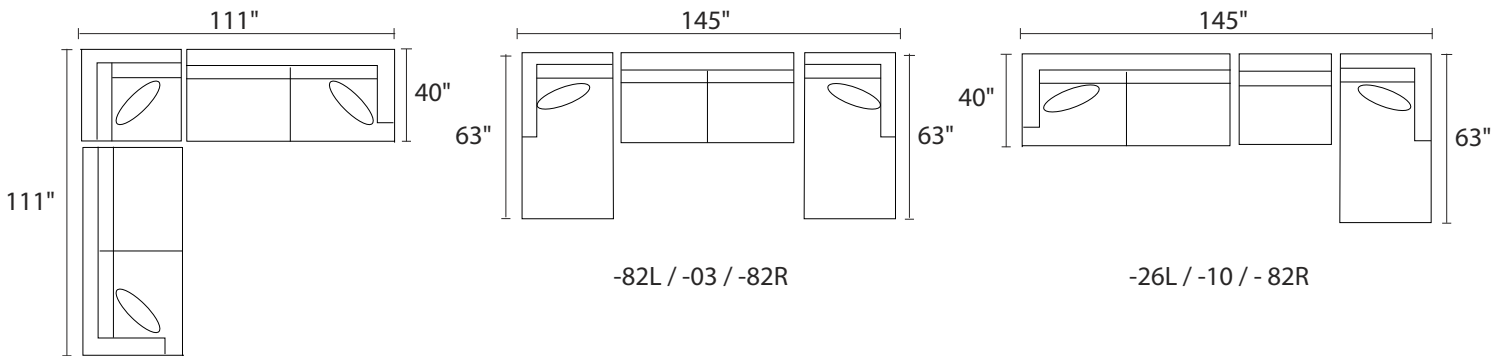

THE PENELOPE

PENELOPE

Style	Item	Description	L	D	H	Seats	Backs	Pillow Configuration
S0133	01XXX	Arm Chair	50	40	30	1	1	(1) 25" Toss
S0133	02XXX	Ottoman	36	24	18	n/a	n/a	n/a
S0133	03XXX	Armless Condo Sofa	63	40	30	2	2	No Toss
S0133	10XXX	Armless Chair	33	40	30	1	1	No Toss
S0133	15XXX	Corner Unit	40	40	30	1	2	(1) 25" Toss
S0133	20XXX	Loveseat	67	40	30	2	2	(2) 25" Toss
S0133	29XXX	Chaise	47	66	30	1	1	(1) 25" Toss
S0133	30XXX	Sofa	88	40	30	2	2	(2) 25" Toss
S0133	04LFX/FXR	LAF/RAF Chair	40	40	30	1	1	(1) 25" Toss
S0133	26LFX/RFX	LAF/RAF Condo Sofa	71	40	30	2	2	(1) 25" Toss
S0133	82LFX/RFX	LAF/RAF Chaise	41	63	30	1	1	(1) 25" Toss
S0133	90AAX	Sofa w/ 2 Seat Cushions	98	40	30	3	2	2 Large Toss
S0133	90BBX	Chaise Cushion & Ottoman Base	34	53	18	*	*	*
S0133	90CCX	Seat Cushion	35	29	7	*	*	*
PT-P	2525SKEXP FD	25" Toss Pillow	25	x	25			Poly Fiber Insert

Notes:

Seating - Super Plush Leg Finish - Mocha Loose Back Toss Inserts- Ploy Fiber Knife Edge

Select (1) fabric for the body
 Select (1) fabric for the 25" toss pillows
 If pillow fabrics are not selected items will ship self pillow
 Sectional pieces ship with metal connecting brackets. (No option)

Pictured L to R: 13330/13329
 Fabrics Pictured L to R: Body - n/a / 25" Toss n/a

133 CLARENCE

-26L / -15 / -26R

-26L / -15 / -03 / 82R

-04L / -03 / -15 / -10 / -04R

* DIMENSIONS ARE APPROXIMATE