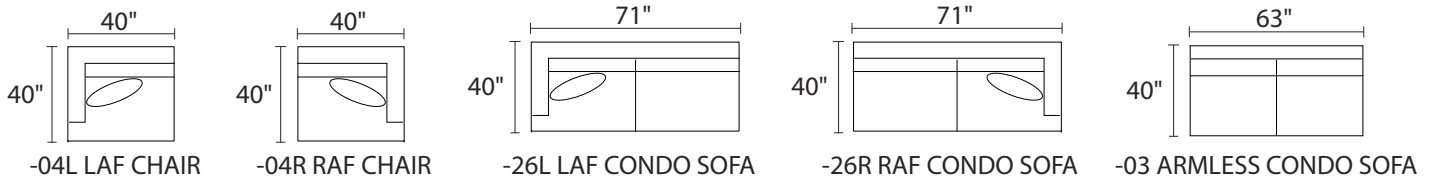

THE PENELOPE

PENELOPE

Style	Item	Description	L	D	H	Seats	Backs	Pillow Configuration
S0133	01XXX	Arm Chair	50	40	30	1	1	(1) 25" Toss
S0133	02XXX	Ottoman	36	24	18	n/a	n/a	n/a
S0133	03XXX	Armless Condo Sofa	63	40	30	2	2	No Toss
S0133	10XXX	Armless Chair	33	40	30	1	1	No Toss
S0133	15XXX	Corner Unit	40	40	30	1	2	(1) 25" Toss
S0133	20XXX	Loveseat	67	40	30	2	2	(2) 25" Toss
S0133	29XXX	Chaise	47	66	30	1	1	(1) 25" Toss
S0133	30XXX	Sofa	88	40	30	2	2	(2) 25" Toss
S0133	04LFX/FXR	LAF/RAF Chair	40	40	30	1	1	(1) 25" Toss
S0133	26LFX/RFX	LAF/RAF Condo Sofa	71	40	30	2	2	(1) 25" Toss
S0133	82LFX/RFX	LAF/RAF Chaise	41	63	30	1	1	(1) 25" Toss
S0133	90AAX	Sofa w/ 2 Seat Cushions	98	40	30	3	2	2 Large Toss
S0133	90BBX	Chaise Cushion & Ottoman Base	34	53	18	*	*	*
S0133	90CCX	Seat Cushion	35	29	7	*	*	*
PT-P	2525SKEXP FD	25" Toss Pillow	25	x	25			Poly Fiber Insert

Notes:

Seating - Super Plush Leg Finish - Mocha Loose Back Toss Inserts- Ploy Fiber Knife Edge

Select (1) fabric for the body
 Select (1) fabric for the 25" toss pillows
 If pillow fabrics are not selected items will ship self pillow
 Sectional pieces ship with metal connecting brackets. (No option)

Pictured L to R: 13330/13329
 Fabrics Pictured L to R: Body - n/a / 25" Toss n/a

133 CLARENCE

-26L / -15 / -26R

-26L / -15 / -03 / 82R

-04L / -03 / -15 / -10 / -04R

* DIMENSIONS ARE APPROXIMATE