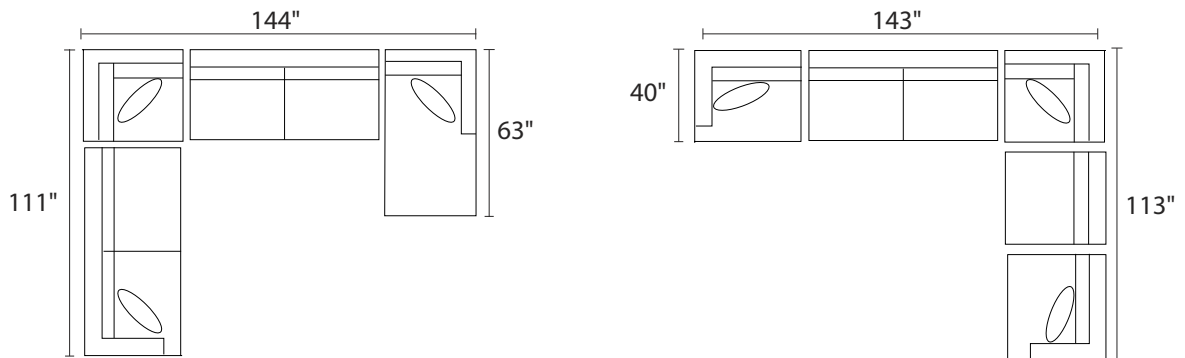

THE PENELOPE

PENELOPE

Style	Item	Description	L	D	H	Seats	Backs	Pillow Configuration
S0133	01XXX	Arm Chair	50	40	30	1	1	(1) 25" Toss
S0133	02XXX	Ottoman	36	24	18	n/a	n/a	n/a
S0133	03XXX	Armless Condo Sofa	63	40	30	2	2	No Toss
S0133	10XXX	Armless Chair	33	40	30	1	1	No Toss
S0133	15XXX	Corner Unit	40	40	30	1	2	(1) 25" Toss
S0133	20XXX	Loveseat	67	40	30	2	2	(2) 25" Toss
S0133	29XXX	Chaise	47	66	30	1	1	(1) 25" Toss
S0133	30XXX	Sofa	88	40	30	2	2	(2) 25" Toss
S0133	04LFX/FXR	LAF/RAF Chair	40	40	30	1	1	(1) 25" Toss
S0133	26LFX/RFX	LAF/RAF Condo Sofa	71	40	30	2	2	(1) 25" Toss
S0133	82LFX/RFX	LAF/RAF Chaise	41	63	30	1	1	(1) 25" Toss
S0133	90AAX	Sofa w/ 2 Seat Cushions	98	40	30	3	2	2 Large Toss
S0133	90BBX	Chaise Cushion & Ottoman Base	34	53	18	*	*	*
S0133	90CCX	Seat Cushion	35	29	7	*	*	*
PT-P	2525SKEXP FD	25" Toss Pillow	25	x	25			Poly Fiber Insert

Pictured L to R: 13330/13329
 Fabrics Pictured L to R: Body - n/a / 25" Toss n/a

133 CLARENCE

-26L / -15 / -26R

-26L / -15 / -03 / 82R

-04L / -03 / -15 / -10 / -04R

* DIMENSIONS ARE APPROXIMATE