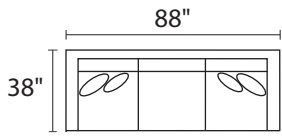

095 KATE

09570 - ESTATE SOFA