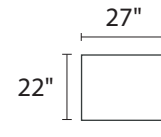

# 095 KATE

09570 - ESTATE SOFA

09520 - LOVESEAT

09501 - ARM CHAIR

09502 - OTTOMAN

09526L - LAF CONDO SOFA

09526R - RAF CONDO SOFA

09503 - ARMLESS CONDO

09515 - CORNER UNIT

09582L - LAF CHAISE

09582R - RAF CHAISE

09529 - CHAISE

09574L - LAF CHAIR & 1/2

09574R - RAF CHAIR & 1/2

09532L - LAF SECTIONAL

09532R - RAF SECTIONAL

\* DIMENSIONS ARE APPROXIMATE