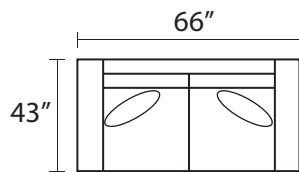

-20 LOVESEAT