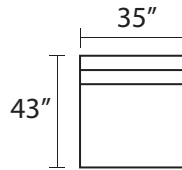

**THE WILLOW**

**WILLOW**

Style	Item	Description	L	D	H	Seats	Backs	Pillow Configuration
S0033	01XXX	Arm Chair	51	43	28	1	1	(1) 25" toss pillow
S0033	02XXX	Ottoman	36	24	18	n/a	n/a	n/a
S0033	20XXX	Loveseat	66	43	28	2	2	25" toss pillows
S0033	30XXX	Sofa	85	43	28	2	2	(2) 25" toss pillows
S0033	16XXX	Swivel Arm Chair	51	43	28	1	1	(1) 25" toss pillow
S0033	10XXX	Armless Chair	35	43	28	1	1	none
S0033	15XXX	Corner Unit	43	43	28	1	2	(1) 25" toss pillow
S0033	13LFX/RFX	LAF/RAF BUmper Chaise	60	43	28	1	1	none
S0033	04LFX/FXR	LAF / RAF Chair	43	43	28	1	1	(1) 25" toss pillow
S0033	70XXX	Estate Sofa	97	43	28	3	3	(2) 25" Toss Pillow/ (1) 23" Toss/ (1) 21" Toss
PT-P	2525SKEXP PD	25" Toss Pillow	25	25				PlumaPlush Insert
PT-P	2323SKEXP PD	23" Toss Pillow	23	23				PlumaPlush Insert
PT-P	2121SKEXP PD	21" Toss Pillow	21	21				PlumaPlush Insert

# 033 LINK

-30 SOFA

-20 LOVESEAT

-01 ARM CHAIR

-02 OTTOMAN

-16 SWIVEL CHAIR

-10 ARMLESS CHAIR

-15 CORNER UNIT

-04L LAF CHAIR

-04R RAF CHAIR

-13L LAF BUMPER CHAISE

-13R RAF BUMPER CHAISE

-04L / -10 / -15 / -10 / -04R

-04L / -10 / -15 / -13R

-04R / -10 / -15 / -10 / -10 / -15 / -13R

-13L / -15 / -10 / -10 / -15 / -10 / -04R

\* DIMENSIONS ARE APPROXIMATE