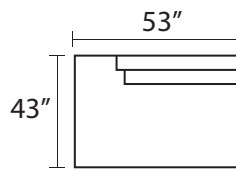

**THE WILLOW**

**WILLOW**

Style	Item	Description	L	D	H	Seats	Backs	Pillow Configuration
S0033	01XXX	Arm Chair	51	43	28	1	1	(1) 25" toss pillow
S0033	02XXX	Ottoman	36	24	18	n/a	n/a	n/a
S0033	20XXX	Loveseat	66	43	28	2	2	25" toss pillows
S0033	30XXX	Sofa	85	43	28	2	2	(2) 25" toss pillows
S0033	16XXX	Swivel Arm Chair	51	43	28	1	1	(1) 25" toss pillow
S0033	10XXX	Armless Chair	35	43	28	1	1	none
S0033	15XXX	Corner Unit	43	43	28	1	2	(1) 25" toss pillow
S0033	13LFX/RFX	LAF/RAF BUmper Chaise	60	43	28	1	1	none
S0033	04LFX/FXR	LAF / RAF Chair	43	43	28	1	1	(1) 25" toss pillow
S0033	70XXX	Estate Sofa	97	43	28	3	3	(2) 25" Toss Pillow/ (1) 23" Toss/ (1) 21" Toss
PT-P	2525SKEXP PD	25" Toss Pillow	25	25				PlumaPlush Insert
PT-P	2323SKEXP PD	23" Toss Pillow	23	23				PlumaPlush Insert
PT-P	2121SKEXP PD	21" Toss Pillow	21	21				PlumaPlush Insert

# 033 LINK

-30 SOFA

-20 LOVESEAT

-01 ARM CHAIR

-02 OTTOMAN

-16 SWIVEL CHAIR

-10 ARMLESS CHAIR

-15 CORNER UNIT

-04L LAF CHAIR

-04R RAF CHAIR

-13L LAF BUMPER CHAISE

-13R RAF BUMPER CHAISE

-04L / -10 / -15 / -10 / -04R

-04L / -10 / -15 / -13R

-04R / -10 / -15 / -10 / -10 / -15 / -13R

-13L / -15 / -10 / -10 / -15 / -10 / -04R

\* DIMENSIONS ARE APPROXIMATE