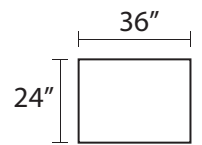

**THE WILLOW**

**WILLOW**

Style	Item	Description	L	D	H	Seats	Backs	Pillow Configuration
S0033	01XXX	Arm Chair	51	43	28	1	1	(1) 25" toss pillow
S0033	02XXX	Ottoman	36	24	18	n/a	n/a	n/a
S0033	20XXX	Loveseat	66	43	28	2	2	25" toss pillows
S0033	30XXX	Sofa	85	43	28	2	2	(2) 25" toss pillows
S0033	16XXX	Swivel Arm Chair	51	43	28	1	1	(1) 25" toss pillow
S0033	10XXX	Armless Chair	35	43	28	1	1	none
S0033	15XXX	Corner Unit	43	43	28	1	2	(1) 25" toss pillow
S0033	13LFX/RFX	LAF/RAF BUmper Chaise	60	43	28	1	1	none
S0033	04LFX/FXR	LAF / RAF Chair	43	43	28	1	1	(1) 25" toss pillow
S0033	70XXX	Estate Sofa	97	43	28	3	3	(2) 25" Toss Pillow/ (1) 23" Toss/ (1) 21" Toss
PT-P	2525SKEXP PD	25" Toss Pillow	25	25				PlumaPlush Insert
PT-P	2323SKEXP PD	23" Toss Pillow	23	23				PlumaPlush Insert
PT-P	2121SKEXP PD	21" Toss Pillow	21	21				PlumaPlush Insert

# 033 LINK

-30 SOFA

-20 LOVESEAT

-01 ARM CHAIR

-02 OTTOMAN

-16 SWIVEL CHAIR

-10 ARMLESS CHAIR

-15 CORNER UNIT

-04L LAF CHAIR

-04R RAF CHAIR

-13L LAF BUMPER CHAISE

-13R RAF BUMPER CHAISE

-04L / -10 / -15 / -10 / -04R

-04L / -10 / -15 / -13R

-04R / -10 / -15 / -10 / -10 / -15 / -13R

-13L / -15 / -10 / -10 / -15 / -10 / -04R

\* DIMENSIONS ARE APPROXIMATE