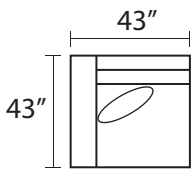

**THE WILLOW**

**WILLOW**

Style	Item	Description	L	D	H	Seats	Backs	Pillow Configuration
S0033	01XXX	Arm Chair	51	43	28	1	1	(1) 25" toss pillow
S0033	02XXX	Ottoman	36	24	18	n/a	n/a	n/a
S0033	20XXX	Loveseat	66	43	28	2	2	25" toss pillows
S0033	30XXX	Sofa	85	43	28	2	2	(2) 25" toss pillows
S0033	16XXX	Swivel Arm Chair	51	43	28	1	1	(1) 25" toss pillow
S0033	10XXX	Armless Chair	35	43	28	1	1	none
S0033	15XXX	Corner Unit	43	43	28	1	2	(1) 25" toss pillow
S0033	13LFX/RFX	LAF/RAF BUmper Chaise	60	43	28	1	1	none
S0033	04LFX/FXR	LAF / RAF Chair	43	43	28	1	1	(1) 25" toss pillow
S0033	70XXX	Estate Sofa	97	43	28	3	3	(2) 25" Toss Pillow/ (1) 23" Toss/ (1) 21" Toss
PT-P	2525SKEXP PD	25" Toss Pillow	25	25				PlumaPlush Insert
PT-P	2323SKEXP PD	23" Toss Pillow	23	23				PlumaPlush Insert
PT-P	2121SKEXP PD	21" Toss Pillow	21	21				PlumaPlush Insert

# 033 LINK

-30 SOFA

-20 LOVESEAT

-01 ARM CHAIR

-02 OTTOMAN

-16 SWIVEL CHAIR

-10 ARMLESS CHAIR

-15 CORNER UNIT

-04L LAF CHAIR

-04R RAF CHAIR

-13L LAF BUMPER CHAISE

-13R RAF BUMPER CHAISE

-04L / -10 / -15 / -10 / -04R

-04L / -10 / -15 / -13R

-04R / -10 / -15 / -10 / -10 / -15 / -13R

-13L / -15 / -10 / -10 / -15 / -10 / -04R

\* DIMENSIONS ARE APPROXIMATE