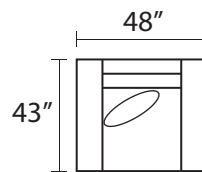

**THE WILLOW**

**WILLOW**

Style	Item	Description	L	D	H	Seats	Backs	Pillow Configuration
S0033	01XXX	Arm Chair	51	43	28	1	1	(1) 25" toss pillow
S0033	02XXX	Ottoman	36	24	18	n/a	n/a	n/a
S0033	20XXX	Loveseat	66	43	28	2	2	25" toss pillows
S0033	30XXX	Sofa	85	43	28	2	2	(2) 25" toss pillows
S0033	16XXX	Swivel Arm Chair	51	43	28	1	1	(1) 25" toss pillow
S0033	10XXX	Armless Chair	35	43	28	1	1	none
S0033	15XXX	Corner Unit	43	43	28	1	2	(1) 25" toss pillow
S0033	13LFX/RFX	LAF/RAF BUmper Chaise	60	43	28	1	1	none
S0033	04LFX/FXR	LAF / RAF Chair	43	43	28	1	1	(1) 25" toss pillow
S0033	70XXX	Estate Sofa	97	43	28	3	3	(2) 25" Toss Pillow/ (1) 23" Toss/ (1) 21" Toss
PT-P	2525SKEXP PD	25" Toss Pillow	25	25				PlumaPlush Insert
PT-P	2323SKEXP PD	23" Toss Pillow	23	23				PlumaPlush Insert
PT-P	2121SKEXP PD	21" Toss Pillow	21	21				PlumaPlush Insert

**Notes:**

**Seating- Pluma Plush**

**Anti-Slip Plastic Leg**

**Toss Pillow Insert- Pluma Plush**

Select (1) fabric for the body

Select (1) fabric for the 25" toss pillows

Pictured L to R: 03304L / 03310 / 03315 / 03310 / 03310 / 03315 / 03313R  
 Fabrics Pictured L to R: Body- Continuum Waterfront (Basic) / (2) 25" Toss pillow

# 033 LINK

-30 SOFA

-20 LOVESEAT

-01 ARM CHAIR

-02 OTTOMAN

-16 SWIVEL CHAIR

-10 ARMLESS CHAIR

-15 CORNER UNIT

\* DIMENSIONS ARE APPROXIMATE