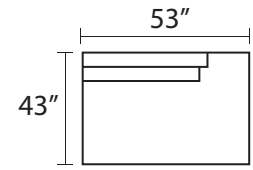

**THE WILLOW**

**WILLOW**

Style	Item	Description	L	D	H	Seats	Backs	Pillow Configuration
S0033	01XXX	Arm Chair	51	43	28	1	1	(1) 25" toss pillow
S0033	02XXX	Ottoman	36	24	18	n/a	n/a	n/a
S0033	20XXX	Loveseat	66	43	28	2	2	25" toss pillows
S0033	30XXX	Sofa	85	43	28	2	2	(2) 25" toss pillows
S0033	16XXX	Swivel Arm Chair	51	43	28	1	1	(1) 25" toss pillow
S0033	10XXX	Armless Chair	35	43	28	1	1	none
S0033	15XXX	Corner Unit	43	43	28	1	2	(1) 25" toss pillow
S0033	13LFX/RFX	LAF/RAF BUmper Chaise	60	43	28	1	1	none
S0033	04LFX/FXR	LAF / RAF Chair	43	43	28	1	1	(1) 25" toss pillow
S0033	70XXX	Estate Sofa	97	43	28	3	3	(2) 25" Toss Pillow/ (1) 23" Toss/ (1) 21" Toss
PT-P	2525SKEXP PD	25" Toss Pillow	25	25				PlumaPlush Insert
PT-P	2323SKEXP PD	23" Toss Pillow	23	23				PlumaPlush Insert
PT-P	2121SKEXP PD	21" Toss Pillow	21	21				PlumaPlush Insert

# 033 LINK

-30 SOFA

-20 LOVESEAT

-01 ARM CHAIR

-02 OTTOMAN

-16 SWIVEL CHAIR

-10 ARMLESS CHAIR

-15 CORNER UNIT

-04L LAF CHAIR

-04R RAF CHAIR

-13L LAF BUMPER CHAISE

-13R RAF BUMPER CHAISE

-04L / -10 / -15 / -10 / -04R

-04L / -10 / -15 / -13R

-04R / -10 / -15 / -10 / -10 / -15 / -13R

-13L / -15 / -10 / -10 / -15 / -10 / -04R

\* DIMENSIONS ARE APPROXIMATE