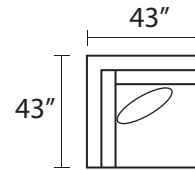

**THE WILLOW**

**WILLOW**

Style	Item	Description	L	D	H	Seats	Backs	Pillow Configuration
S0033	01XXX	Arm Chair	51	43	28	1	1	(1) 25" toss pillow
S0033	02XXX	Ottoman	36	24	18	n/a	n/a	n/a
S0033	20XXX	Loveseat	66	43	28	2	2	25" toss pillows
S0033	30XXX	Sofa	85	43	28	2	2	(2) 25" toss pillows
S0033	16XXX	Swivel Arm Chair	51	43	28	1	1	(1) 25" toss pillow
S0033	10XXX	Armless Chair	35	43	28	1	1	none
S0033	15XXX	Corner Unit	43	43	28	1	2	(1) 25" toss pillow
S0033	13LFX/RFX	LAF/RAF BUmper Chaise	60	43	28	1	1	none
S0033	04LFX/FXR	LAF / RAF Chair	43	43	28	1	1	(1) 25" toss pillow
S0033	70XXX	Estate Sofa	97	43	28	3	3	(2) 25" Toss Pillow/ (1) 23" Toss/ (1) 21" Toss
PT-P	2525SKEXP PD	25" Toss Pillow	25	25				PlumaPlush Insert
PT-P	2323SKEXP PD	23" Toss Pillow	23	23				PlumaPlush Insert
PT-P	2121SKEXP PD	21" Toss Pillow	21	21				PlumaPlush Insert

# 033 LINK

-30 SOFA

-20 LOVESEAT

-01 ARM CHAIR

-02 OTTOMAN

-16 SWIVEL CHAIR

-10 ARMLESS CHAIR

-15 CORNER UNIT

-04L LAF CHAIR

-04R RAF CHAIR

-13L LAF BUMPER CHAISE

-13R RAF BUMPER CHAISE

-04L / -10 / -15 / -10 / -04R

-04L / -10 / -15 / -13R

-04R / -10 / -15 / -10 / -10 / -15 / -13R

-13L / -15 / -10 / -10 / -15 / -10 / -04R

\* DIMENSIONS ARE APPROXIMATE