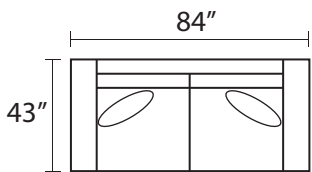

**THE WILLOW**

**WILLOW**

Style	Item	Description	L	D	H	Seats	Backs	Pillow Configuration
S0033	01XXX	Arm Chair	51	43	28	1	1	(1) 25" toss pillow
S0033	02XXX	Ottoman	36	24	18	n/a	n/a	n/a
S0033	20XXX	Loveseat	66	43	28	2	2	25" toss pillows
S0033	30XXX	Sofa	85	43	28	2	2	(2) 25" toss pillows
S0033	16XXX	Swivel Arm Chair	51	43	28	1	1	(1) 25" toss pillow
S0033	10XXX	Armless Chair	35	43	28	1	1	none
S0033	15XXX	Corner Unit	43	43	28	1	2	(1) 25" toss pillow
S0033	13LFX/RFX	LAF/RAF BUmper Chaise	60	43	28	1	1	none
S0033	04LFX/FXR	LAF / RAF Chair	43	43	28	1	1	(1) 25" toss pillow
S0033	70XXX	Estate Sofa	97	43	28	3	3	(2) 25" Toss Pillow/ (1) 23" Toss/ (1) 21" Toss
PT-P	2525SKEXP PD	25" Toss Pillow	25	25				PlumaPlush Insert
PT-P	2323SKEXP PD	23" Toss Pillow	23	23				PlumaPlush Insert
PT-P	2121SKEXP PD	21" Toss Pillow	21	21				PlumaPlush Insert

**Notes:**

**Seating- Pluma Plush**

**Anti-Slip Plastic Leg**

**Toss Pillow Insert- Pluma Plush**

Select (1) fabric for the body

Select (1) fabric for the 25" toss pillows

Pictured L to R: 03304L / 03310 / 03315 / 03310 / 03310 / 03315 / 03313R  
 Fabrics Pictured L to R: Body- Continuum Waterfront (Basic) / (2) 25" Toss pillow

# 033 LINK

-30 SOFA

-20 LOVESEAT

-01 ARM CHAIR

-02 OTTOMAN

-16 SWIVEL CHAIR

-10 ARMLESS CHAIR

-15 CORNER UNIT

\* DIMENSIONS ARE APPROXIMATE