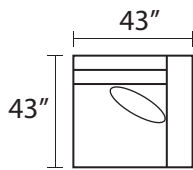

**THE WILLOW**

**WILLOW**

Style	Item	Description	L	D	H	Seats	Backs	Pillow Configuration
S0033	01XXX	Arm Chair	51	43	28	1	1	(1) 25" toss pillow
S0033	02XXX	Ottoman	36	24	18	n/a	n/a	n/a
S0033	20XXX	Loveseat	66	43	28	2	2	25" toss pillows
S0033	30XXX	Sofa	85	43	28	2	2	(2) 25" toss pillows
S0033	16XXX	Swivel Arm Chair	51	43	28	1	1	(1) 25" toss pillow
S0033	10XXX	Armless Chair	35	43	28	1	1	none
S0033	15XXX	Corner Unit	43	43	28	1	2	(1) 25" toss pillow
S0033	13LFX/RFX	LAF/RAF BUmper Chaise	60	43	28	1	1	none
S0033	04LFX/FXR	LAF / RAF Chair	43	43	28	1	1	(1) 25" toss pillow
S0033	70XXX	Estate Sofa	97	43	28	3	3	(2) 25" Toss Pillow/ (1) 23" Toss/ (1) 21" Toss
PT-P	2525SKEXP PD	25" Toss Pillow	25	25				PlumaPlush Insert
PT-P	2323SKEXP PD	23" Toss Pillow	23	23				PlumaPlush Insert
PT-P	2121SKEXP PD	21" Toss Pillow	21	21				PlumaPlush Insert

# 033 LINK

-30 SOFA

-20 LOVESEAT

-01 ARM CHAIR

-02 OTTOMAN

-16 SWIVEL CHAIR

-10 ARMLESS CHAIR

-15 CORNER UNIT

-04L LAF CHAIR

-04R RAF CHAIR

-13L LAF BUMPER CHAISE

-13R RAF BUMPER CHAISE

-04L / -10 / -15 / -10 / -04R

-04L / -10 / -15 / -13R

-04R / -10 / -15 / -10 / -10 / -15 / -13R

-13L / -15 / -10 / -10 / -15 / -10 / -04R

\* DIMENSIONS ARE APPROXIMATE