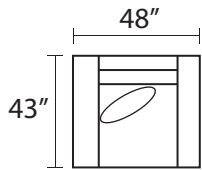

**THE WILLOW**

**WILLOW**

Style	Item	Description	L	D	H	Seats	Backs	Pillow Configuration
S0033	01XXX	Arm Chair	51	43	28	1	1	(1) 25" toss pillow
S0033	02XXX	Ottoman	36	24	18	n/a	n/a	n/a
S0033	20XXX	Loveseat	66	43	28	2	2	25" toss pillows
S0033	30XXX	Sofa	85	43	28	2	2	(2) 25" toss pillows
S0033	16XXX	Swivel Arm Chair	51	43	28	1	1	(1) 25" toss pillow
S0033	10XXX	Armless Chair	35	43	28	1	1	none
S0033	15XXX	Corner Unit	43	43	28	1	2	(1) 25" toss pillow
S0033	13LFX/RFX	LAF/RAF BUmper Chaise	60	43	28	1	1	none
S0033	04LFX/FXR	LAF / RAF Chair	43	43	28	1	1	(1) 25" toss pillow
S0033	70XXX	Estate Sofa	97	43	28	3	3	(2) 25" Toss Pillow/ (1) 23" Toss/ (1) 21" Toss
PT-P	2525SKEXP PD	25" Toss Pillow	25	25				PlumaPlush Insert
PT-P	2323SKEXP PD	23" Toss Pillow	23	23				PlumaPlush Insert
PT-P	2121SKEXP PD	21" Toss Pillow	21	21				PlumaPlush Insert

# 033 LINK

-30 SOFA

-20 LOVESEAT

-01 ARM CHAIR

-02 OTTOMAN

-16 SWIVEL CHAIR

-10 ARMLESS CHAIR

-15 CORNER UNIT

-04L LAF CHAIR

-04R RAF CHAIR

-13L LAF BUMPER CHAISE

-13R RAF BUMPER CHAISE

-04L / -10 / -15 / -10 / -04R

-04L / -10 / -15 / -13R

-04R / -10 / -15 / -10 / -10 / -15 / -13R

-13L / -15 / -10 / -10 / -15 / -10 / -04R

\* DIMENSIONS ARE APPROXIMATE