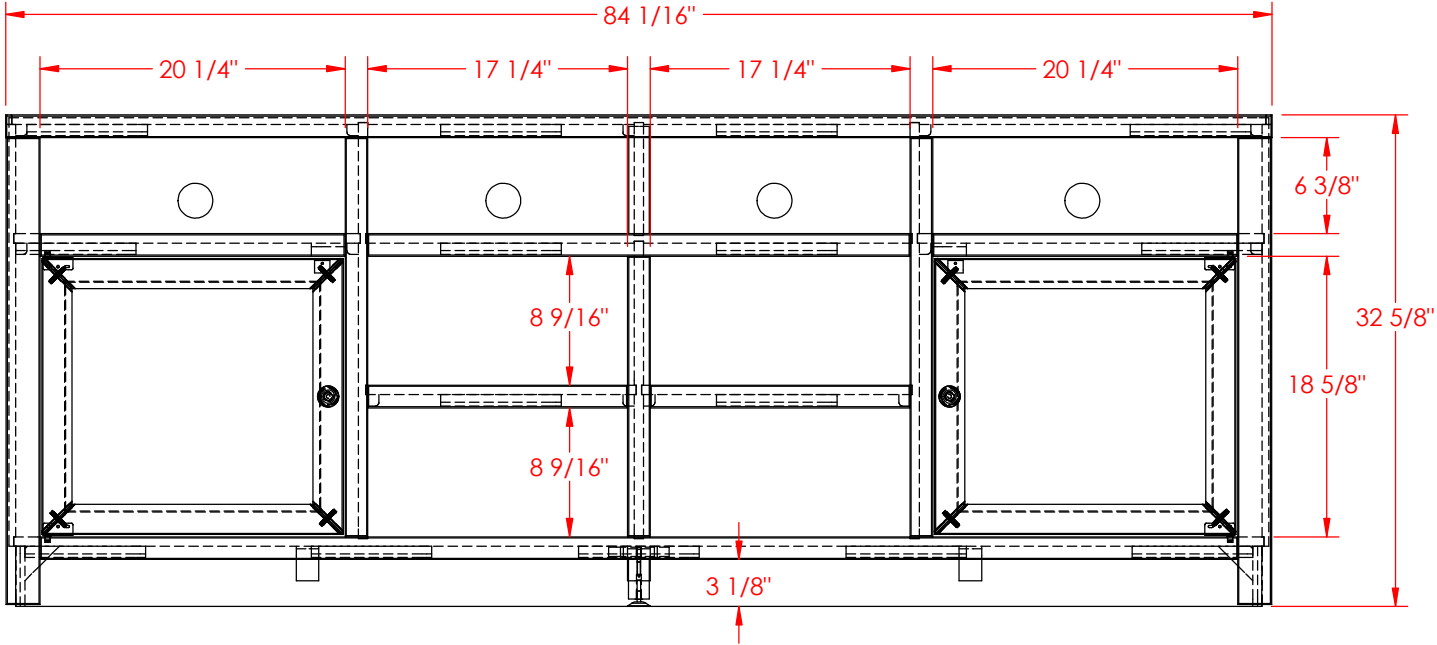

	Part # JC1284	Part Description: JC1284 Joshua Creek 84" Super Console			Date: 08/17/2015
	Material: Assembly	Width: 84 1/16"	Height: 32 5/8"	Depth: 16 5/8"	Drawn By: dhoffmann

# Legends Furniture

Part # JC1984

Part Description: JC1984 Joshua Creek 84" Super Hutch

Date: 03/16/2015

Material: Assembly

Width: 83 9/16"

Height: 53"

Depth: 12 1/8"