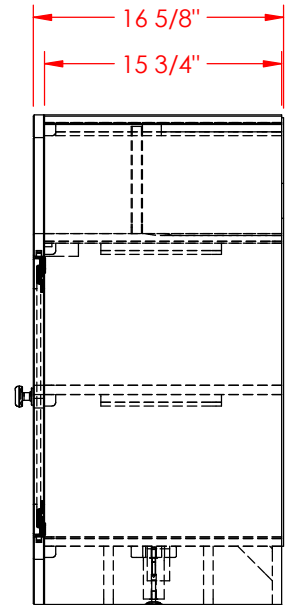

	Part # JC1284	Part Description: JC1284 Joshua Creek 84" Super Console			Date: 08/17/2015
	Material: Assembly	Width: 84 1/16"	Height: 32 5/8"	Depth: 16 5/8"	Drawn By: dhoffmann

# Legends Furniture

Part # JC1984

Part Description: JC1984 Joshua Creek 84" Super Hutch

Date: 03/16/2015

Material: Assembly

Width: 83 9/16"

Height: 53"

Depth: 12 1/8"