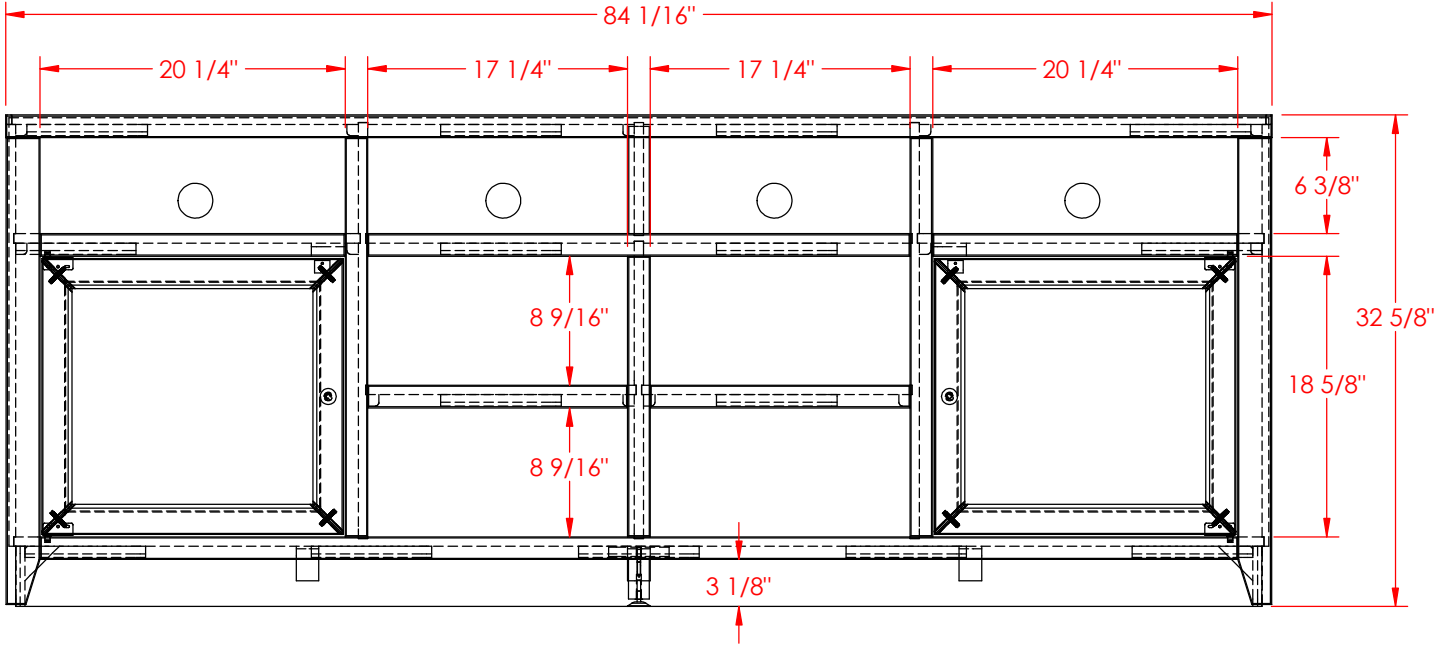

	Part #	UL1284	Part Description: UL1284 Urban Loft 84" Super Console			Date:	03/16/2015		
	Material:	Assembly	Width:	84 1/16"	Height:	32 5/8"	Depth:	16 5/8"	Drawn By:

Legends Furniture

Part # UL1984

Part Description: UL1984 Urban Loft 84" Super Hutch

Date: 03/16/2015

Material: Assembly

Width: 83 9/16"

Height: 53"

Depth: 12 1/8"

Drawn By: DaveH