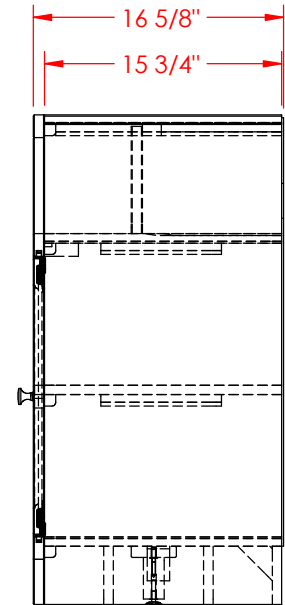

	Part #	UL1284	Part Description: UL1284 Urban Loft 84" Super Console			Date:	03/16/2015		
	Material:	Assembly	Width:	84 1/16"	Height:	32 5/8"	Depth:	16 5/8"	Drawn By:

Legends Furniture

Part # UL1984

Part Description: UL1984 Urban Loft 84" Super Hutch

Date: 03/16/2015

Material: Assembly

Width: 83 9/16"

Height: 53"

Depth: 12 1/8"

Drawn By: DaveH