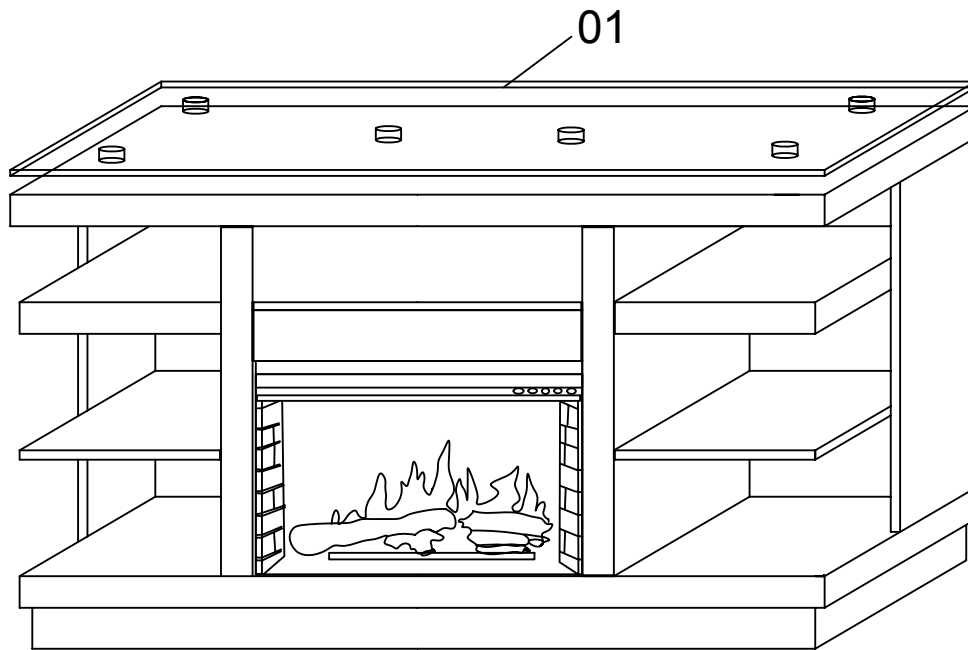

ZNOV-1965 PARTS SHEET

ZNOV-1965 Novella 65" fireplace

NO.	ZNOV-1965
01	 TOP GLASS PANEL
02	 Wooden slat
ZNOV-1465 HARDWARE	
A	 ADJUSTABLE LEVELER
B	 LOCK WASHER / FLAT WASHER / BOLT
C	 ALLEN WRENCH