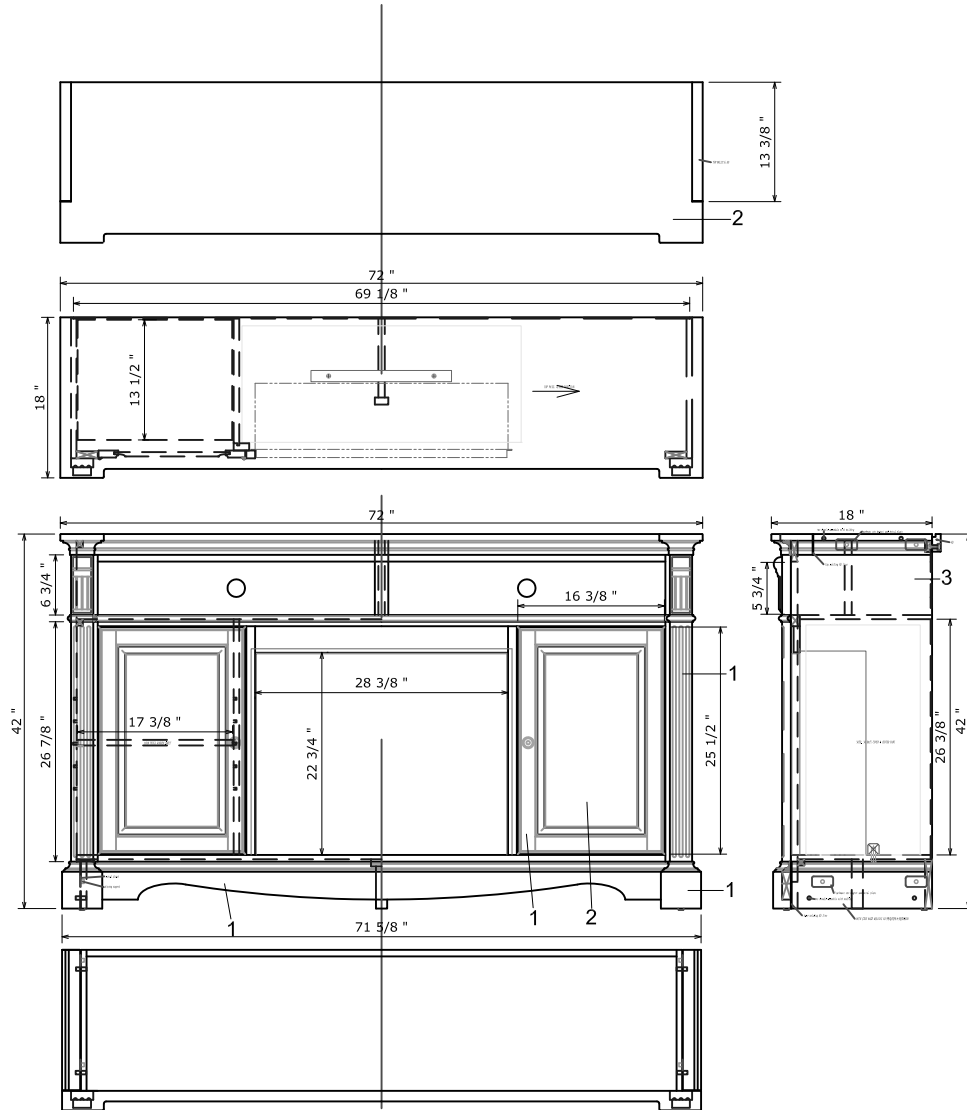

# Parliament Fireplace console PRODUCT SHEET

SKU#	DESCRIPTION	PRODUCT DIMENSIONS			CU.FT.
		W	D	H	
ZPAR-1972	Parliament 72" Fireplace Console	72"	18"	42"	

MATERIALS LIST	
NO.	DESCRIPTION
1	Solid wood
2	MDF with veneer
3	PB with veneer

# Parliament Wall PRODUCT SHEET

SKU#	DESCRIPTION	PRODUCT DIMENSIONS			CU.FT.
		W	D	H	
ZPAR-1772	Parliament 72" TV Console	72"	18"	42"	
ZPAR-3000	Parliament Bookcase Pier	30"	13.875"	87"	
ZPAR-3003	Parliament Bridge & Back Panel	88"	13.875"	3"	

MATERIALS LIST	
NO.	DESCRIPTION
1	Solid wood
2	MDF with veneer
3	PB with veneer
4	Glass