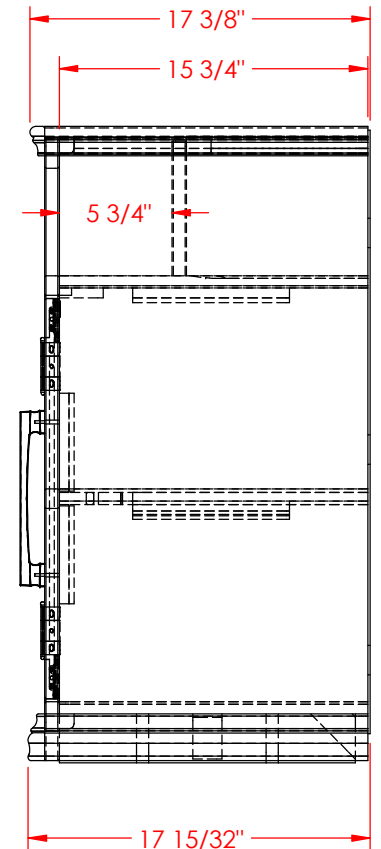

Part #	CP1428.GDO	Part Description: CP1428 Colonial Place TV Console			Date:	10/01/2020			
Material:	Assembly	Width:	61 3/4"	Height:	32 1/2"	Depth:	17 15/32"	Drawn By:	dhoffmann

# Legends Furniture

Part # CP1429.GDO

Part Description: CP1429 Colonial Place TV Console

Date: 10/01/2020

Material: Assembly

Width: 73 3/4"

Height: 32 1/2"

Depth: 17 15/32"