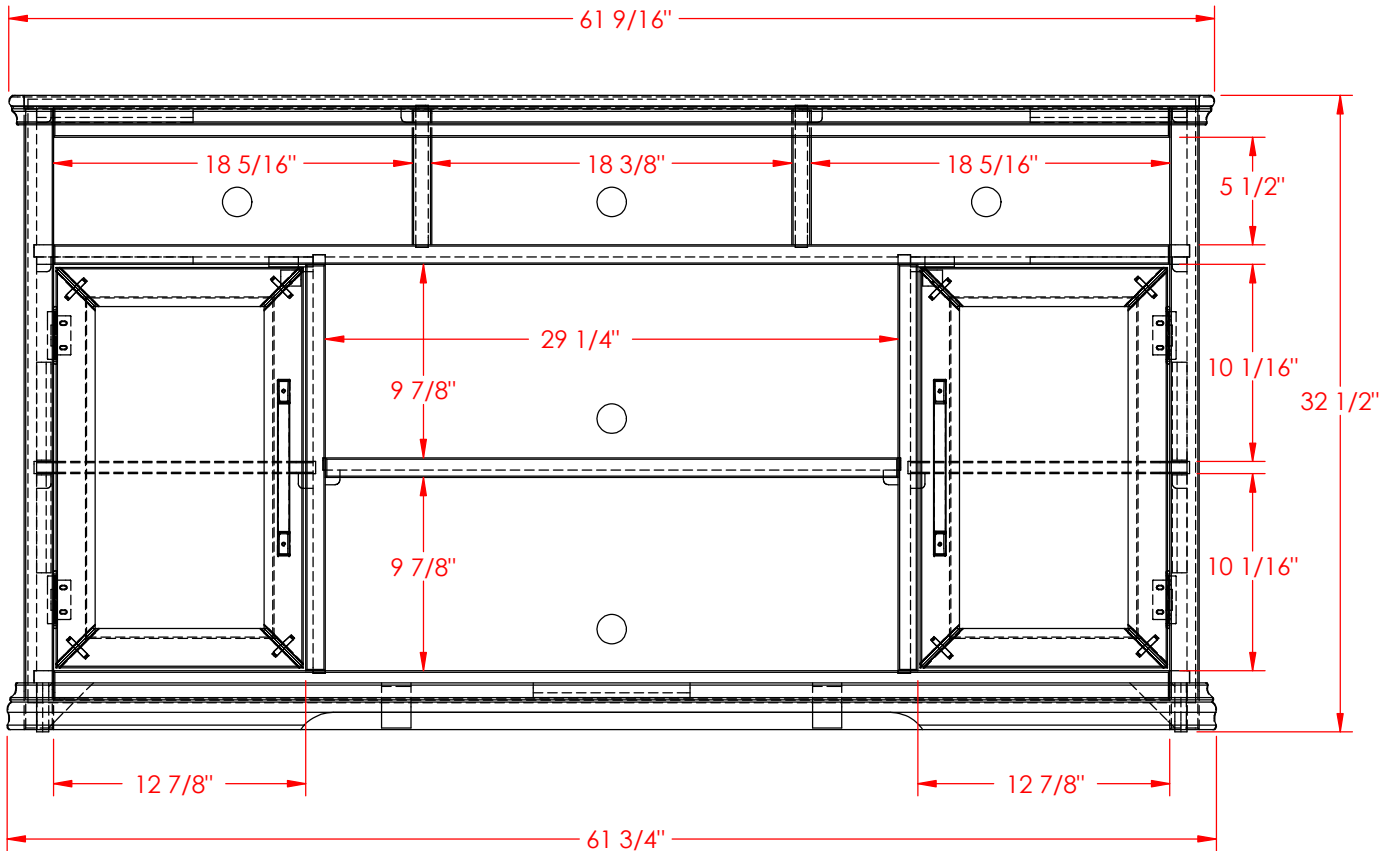

Part #	CP1428.GDO	Part Description: CP1428 Colonial Place TV Console			Date:	10/01/2020			
Material:	Assembly	Width:	61 3/4"	Height:	32 1/2"	Depth:	17 15/32"	Drawn By:	dhoffmann

# Legends Furniture

Part # CP1429.GDO

Part Description: CP1429 Colonial Place TV Console

Date: 10/01/2020

Material: Assembly

Width: 73 3/4"

Height: 32 1/2"

Depth: 17 15/32"