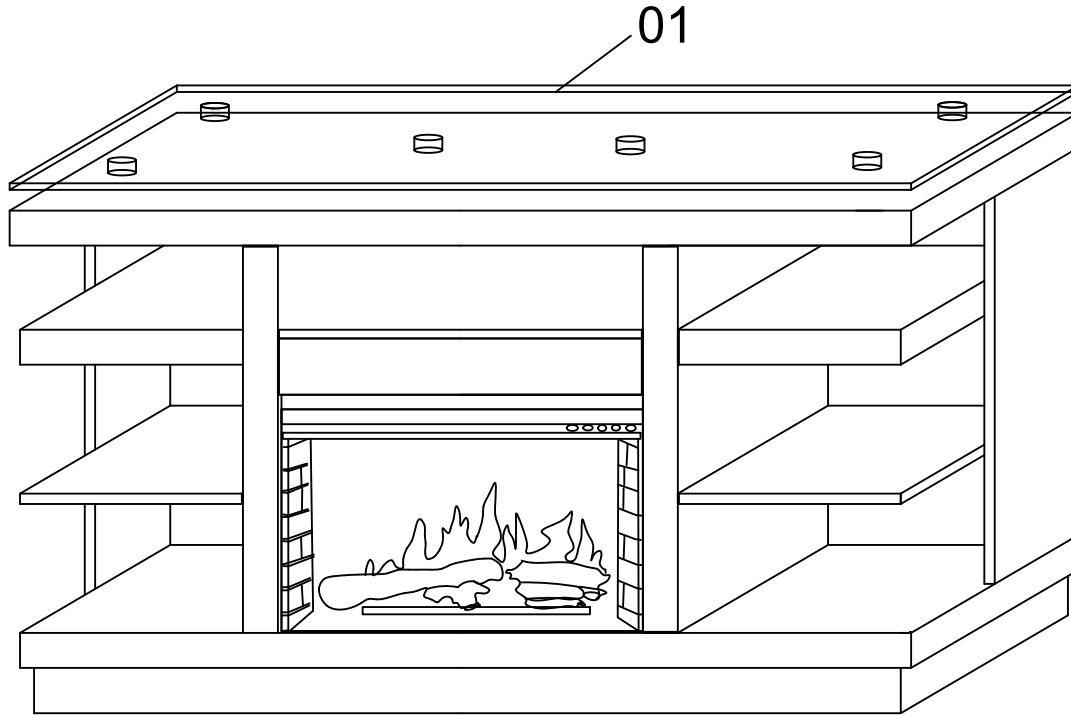

ZNOV-1965 PARTS SHEET

ZNOV-1965 Novella 65" fireplace

NO.	ZNOV-1965
01	 TOP GLASS PANEL
02	 Wooden slat
ZNOV-1465 HARDWARE	
A	 ADJUSTABLE LEVELER
B	 LOCK WASHER / FLAT WASHER / BOLT
C	 ALLEN WRENCH