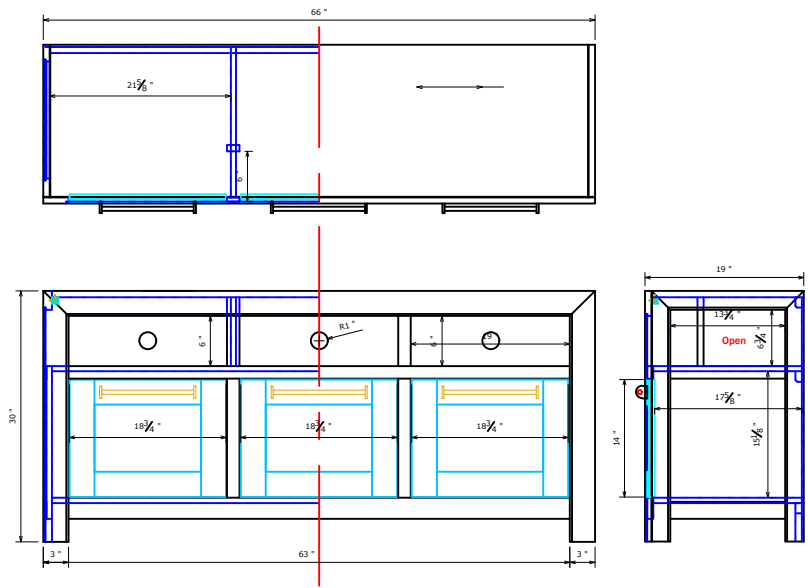

ZARC-1766 Arcadia 66" Console