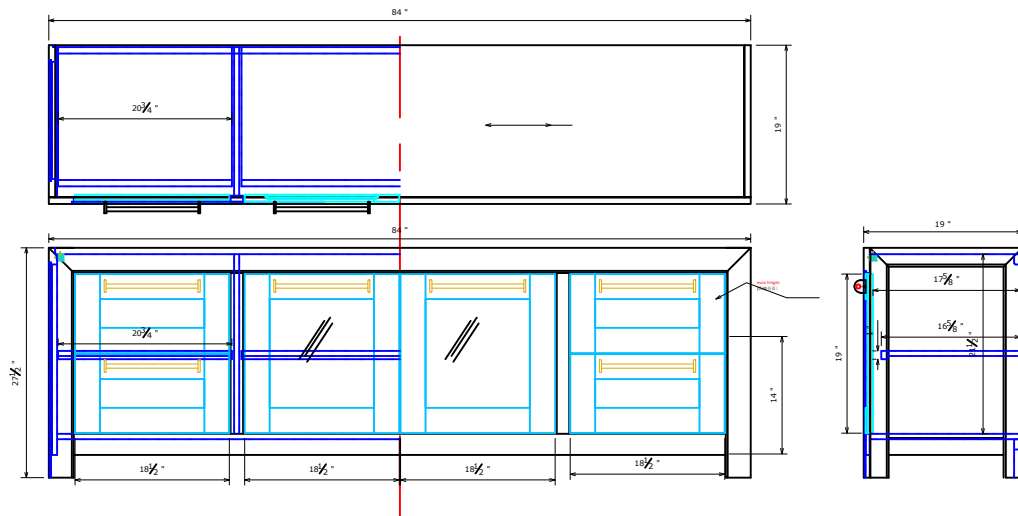

ZARC-1784 Arcadia 84" Console