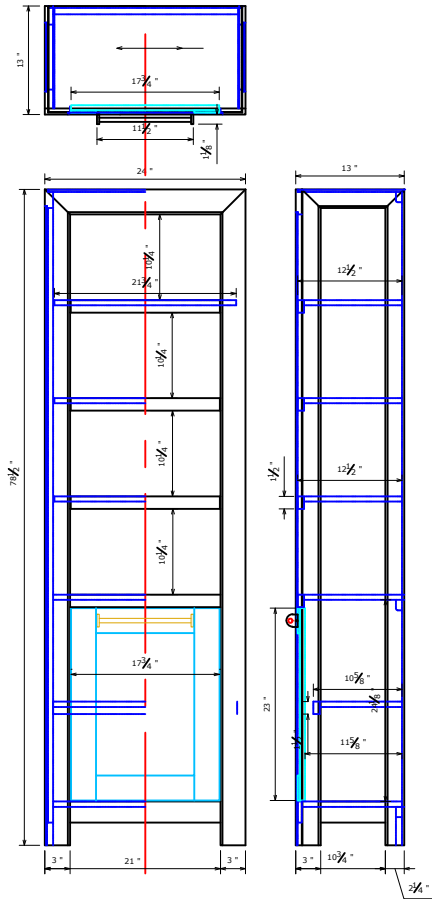

Arcadia Entertainment Product Sheet

SKU#	DESCRIPTION	PRODUCT DIMENSIONS		
		W	D	H
ZARC-3000	Arcadia Pier	24"	13"	78"
ZARC-1766	Arcadia 66" Console	66"	19"	30"
ZARC-1784	Arcadia 84" Console	84"	19"	27 1/2"

MATERIALS LIST	
NO.	DESCRIPTION
01	Poplar Solid
02	MDF with Oak Veneer
03	PB with Oak Veneer

ZARC-3000 Arcadia Pier

ZARC-1766 Arcadia 66" Console

ZARC-1784 Arcadia 84" Console