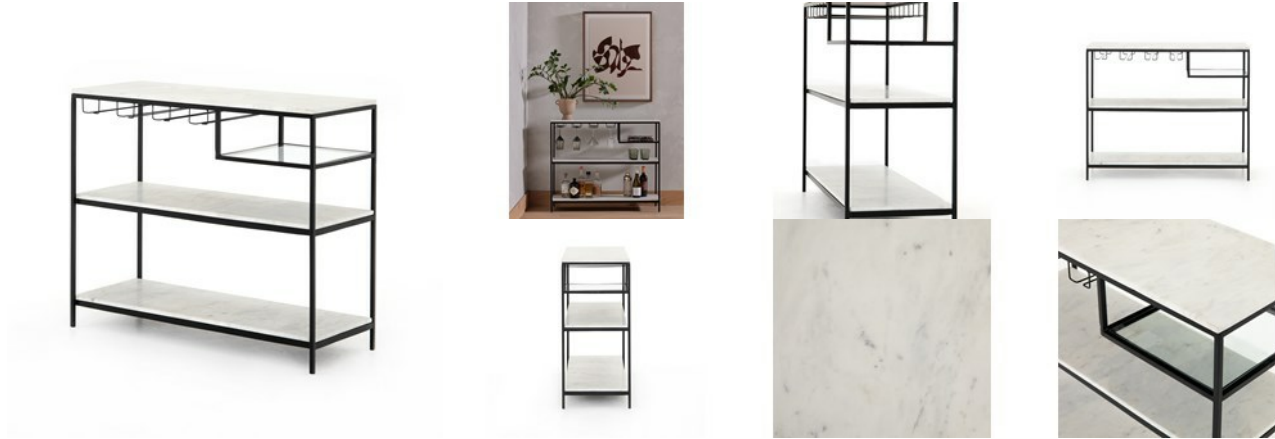

IMAR-247

Ingram Bar Console Table |

OVERVIEW

Bring a sense of sophistication to bar storage. Tiers of polished white marble are framed by black iron, with a floating glass shelf and hanging racks for stemware.

Ready for Immediate Shipment: 12

More Arriving Soon: No, Last Chance -
Availability is subject to change

PRODUCT DETAILS

SKU: IMAR-247

Collection: Marlow

Weight: 159.39 lb

Colors: Iron Matte Black, Tempered Glass, Polished White Marble

Materials: Iron, Tempered Glass, Solid Marble

Volume: 33.55 cu ft

Overall Dimensions: 42.00"w x 16.00"d x 34.50"h

COLLECTION OVERVIEW

From the Marlow Collection

Add a fun and fashion-forward pop of metal to the mix. Glam to eclectic, geometric to soft, these smart accent pieces are made from cast aluminum and forged iron, stone, marble and mirror. Mix and match vintage-inspired occasional tables and bar carts for flirty, flexible functionality that's geared for great entertaining.