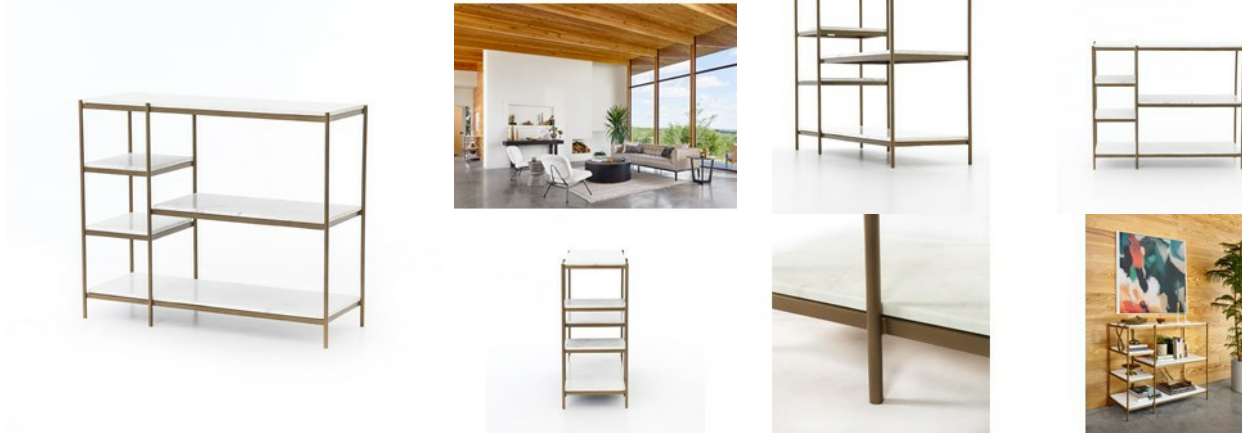

IMAR-146

Lily Console Table-Antique Brass |

OVERVIEW

Add a pop of marble in classic, polished white. A slim iron frame is finished in antique brass for further sophistication. Ample shelving sections slightly askew to meet simple grace with modern lines.

Ready for Immediate Shipment: 0

More Arriving Soon: Yes, 2 to 4 weeks

PRODUCT DETAILS

SKU: IMAR-146

Collection: Marlow

Weight: 131.18 lb

Colors: Antique Brass, Polished White Marble

Materials: Iron, Solid Marble

Volume: 25.43 cu ft

Overall Dimensions: 40.00"w x 15.00"d x 33.00"h

Clearance from Floor: 3.25"

Distance Between Legs (Front to Back): 15"

Tabletop Thickness: .5"

COLLECTION OVERVIEW

From the Marlow Collection

Add a fun and fashion-forward pop of metal to the mix. Glam to eclectic, geometric to soft, these smart accent pieces are made from cast aluminum and forged iron, stone, marble and mirror. Mix and match vintage-inspired occasional tables and bar carts for flirty, flexible functionality that's geared for great entertaining.