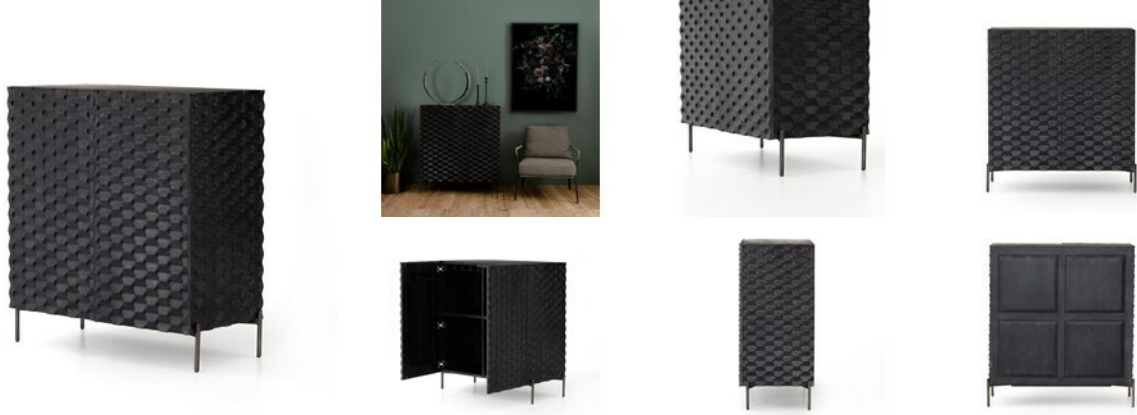

IFAL-035A

Raffael Bar Cabinet-Carved Black Wash | \$955.00 Your Cost

OVERVIEW

Low, clean-lined bar cabinetry of black-washed mango wood features intricate carving for a uniquely textured look, with aged iron legs adding a cool material mix. Front-open doors plus spacious interior shelving for storage of bottles and stemware.

Ready for Immediate Shipment: 0

More Arriving Soon: Yes, Early May 2023

PRODUCT DETAILS

SKU: IFAL-035A

Collection: Fallon

Weight: 150.13 lb

Colors: Aged Iron, Carved Black Wash, Black Wash

Materials: Iron, Solid Mango

Volume: 23.31 cu ft

Overall Dimensions: 40.75"w x 20.00"d x 43.25"h

COLLECTION OVERVIEW

From the Fallon Collection

Thoughtfully mixed materials lend a fashion-forward feel to clean-lined case goods. Modern CNC carving enhances the natural character of smoked oak and mango woods, as fresh gunmetal finishes and grey lacquer place a progressive spin on time-honored design techniques.