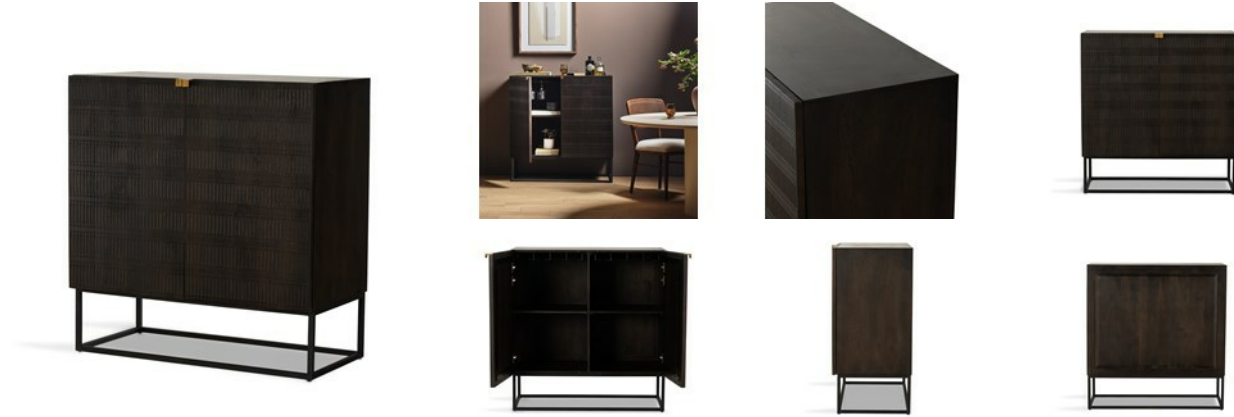

235482-001

Kelby Bar Cabinet-Carved Vintage Brown | NEW |

OVERVIEW

Uniquely carved mango wood is finished in a vintage brown, highlighting texture and craftsmanship, while a slim iron base adds an airy, cage-like look to contemporary bar storage. Inside, spacious open shelving and wine glass holders await.

Ready for Immediate Shipment: 2

More Arriving Soon: Yes, Late April 2023

PRODUCT DETAILS

SKU: 235482-001

Collection: Clara

Weight: 131.61 lb

Colors: Vintage Brown, Carved Vintage Brown, Gunmetal

Materials: Solid Mango, Iron

Volume: 28.71 cu ft

Overall Dimensions: 40.00"w x 20.00"d x 42.00"h

COLLECTION OVERVIEW

From the Clara Collection

Mid century-spirited while beautifully on trend. Texture-rich Mango and Cane highlight the natural beauty and movement across each eye-catching piece.