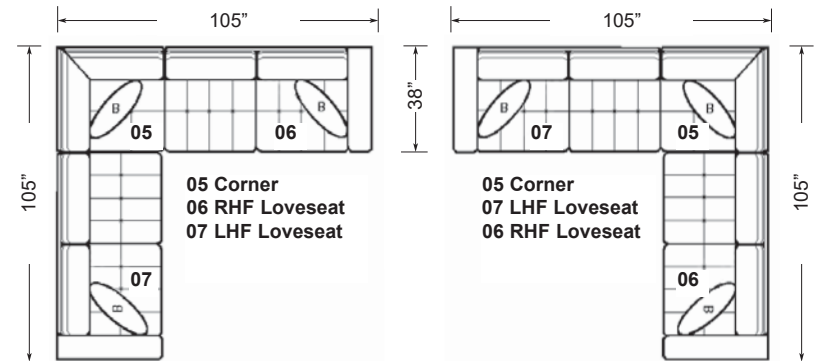

CREATE YOUR OWN ROOM ARRANGEMENTS

06 RHF Loveseat
07 LHF Loveseat