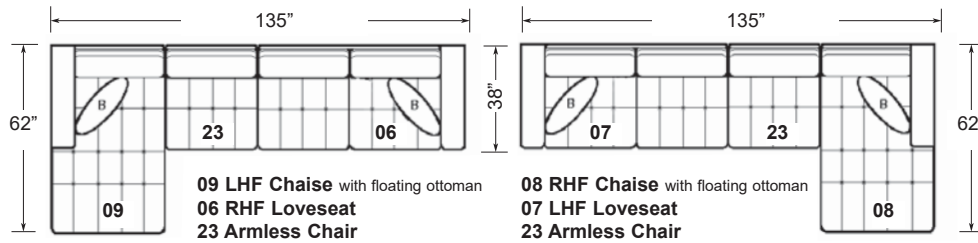

CREATE YOUR OWN ROOM ARRANGEMENTS

06 RHF Loveseat
07 LHF Loveseat