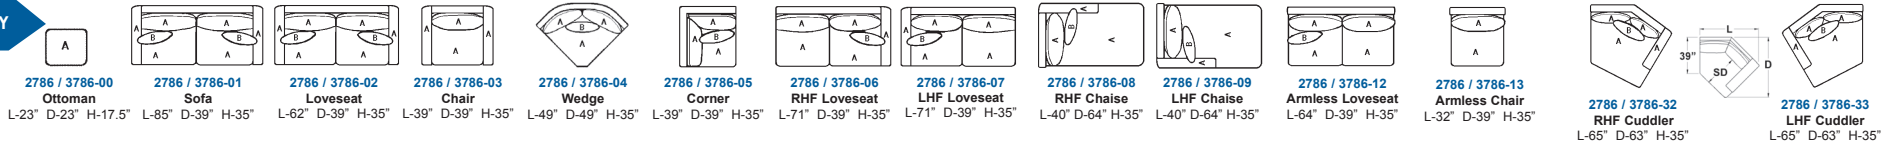

Config. G

STATIONARY