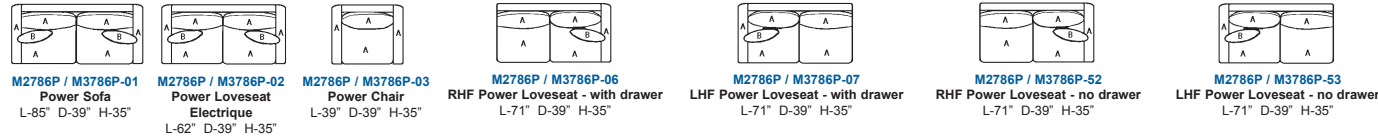

2786 & 3786

AVAILABLE IN FABRIC OR LEATHER

Sinuous Spring Construction, 1.9 lb. Foam,
Semi-Attached back.
Water fowl feather encased in a 100% cotton twill

PROUDLY BUILT IN NORTH AMERICA

STATIONARY

POWER

STORAGE

CREATE YOUR OWN ROOM ARRANGEMENTS