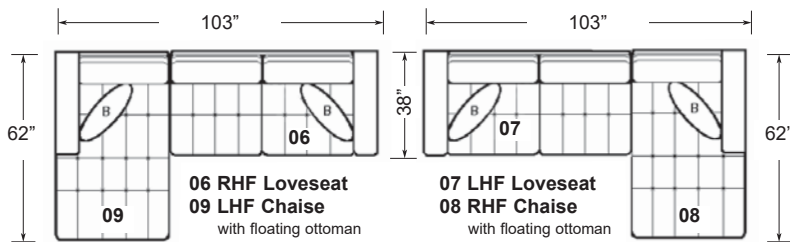

CREATE YOUR OWN ROOM ARRANGEMENTS

06 RHF Loveseat
07 LHF Loveseat