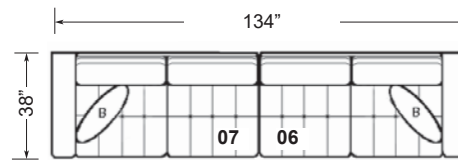

CREATE YOUR OWN ROOM ARRANGEMENTS

06 RHF Loveseat
07 LHF Loveseat