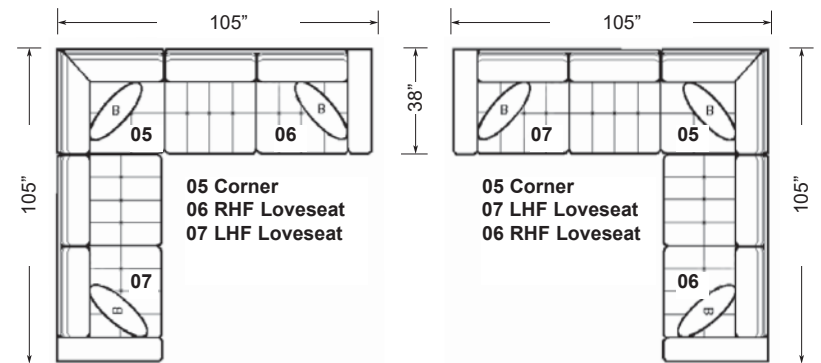

CREATE YOUR OWN ROOM ARRANGEMENTS

06 RHF Loveseat
07 LHF Loveseat