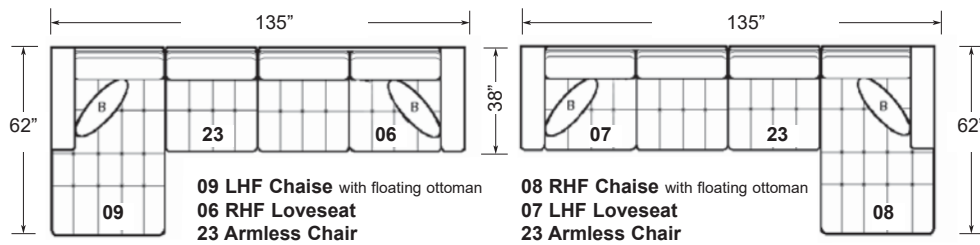

CREATE YOUR OWN ROOM ARRANGEMENTS

06 RHF Loveseat
07 LHF Loveseat