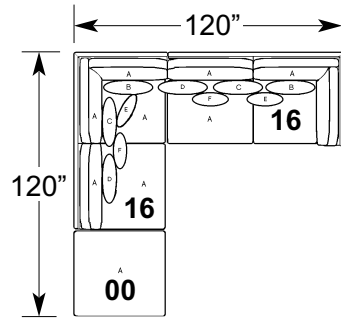

2875-00-16-16

2875 SECTIONAL

Toss cushions are water fowl feather encased in a 100% cotton twill

16-16-00

16-00-16

17-16

2875-00
Ottoman
L-40" D-40" H-17"

2875-16
RHF Sofa
L-80" D-40" H-31"

2875-17
LHF Sofa
L-80" D-40" H-31"

2875-23
Extra Wide Armless Chair
L-37" D-40" H-31"

2875-00-16-16

2875 SECTIONNEL

Coussin (duvet de canard) en tissu 100 % coton