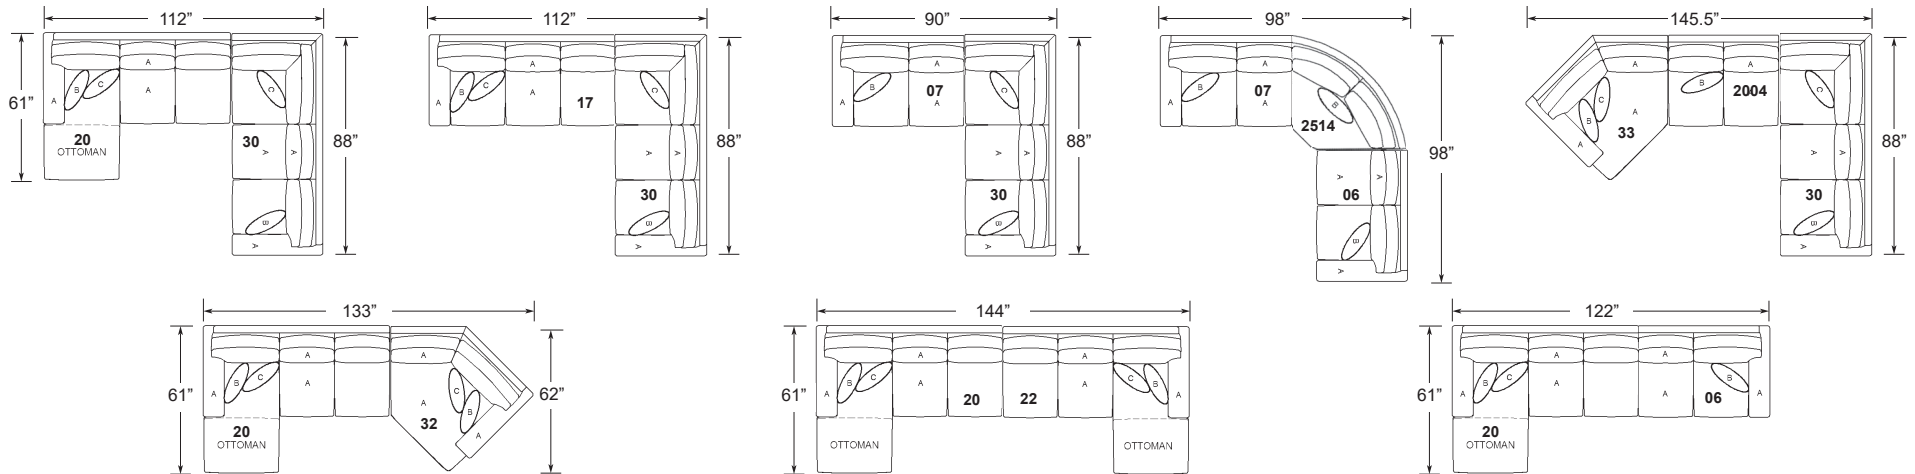

CREATE YOUR OWN ROOM ARRANGEMENTS / CRÉER VOS PROPRES ARRANGEMENTS