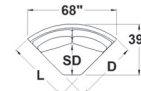

2012 RHF Sofa with Chaise
L-75" D-62" H-37"

2013 LHF Sofa with Chaise
L-75" D-62" H-37"

2016 RHF Corner Sofa Sectional
L-91" D-40" H-37"

2017 LHF Corner Sofa Sectional
L-91" D-40" H-37"

2514 Wedge
L-48" D-39" H-37"

2575 Corner
L-39" D-39" H-37"

2580 Armless Chair
L-22" D-40" H-37"

2581 Ottoman with chaise seat cushion
L-29" D-51" H-20"

2541 Ottoman
L-28" D-21" H-19"

CREATE YOUR OWN ROOM ARRANGEMENTS