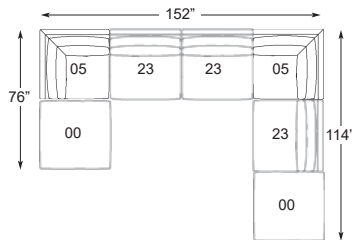

2661-00 Ottoman
2x 2661-05 Corner
2661-23 Armless Chair