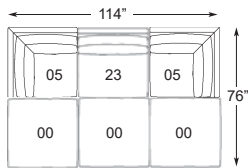

2x 2661-05 Corner