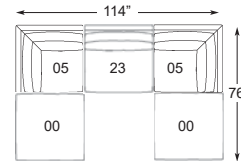

2660-00 Ottoman
38"L x 38"D x 18"H

2660-05 Corner
38"L x 38"D x 33"H

2660-23 Armless Chair
38"L x 38"D x 33"H

CREATE YOUR OWN ROOM ARRANGEMENTS

2x 2660-05 Corner
2660-23 Armless Chair

2x 2660-05 Corner

2660-00 Ottoman
2x 2660-05 Corner
2660-23 Armless Chair

2x 2660-00 Ottoman
2x 2660-05 Corner
2660-23 Armless Chair

2x 2660-00 Ottoman
2x 2660-05 Corner
2x 2660-23 Armless Chair

2660 SECTIONAL/SECTIONNEL

A MODULAR SECTIONAL WITH ENDLESS POSSIBILITIES

THREE SKUS BUT CAN TRANSFORM INTO AS LARGE OR SMALL AS NEEDED TO FILL YOUR ROOM.