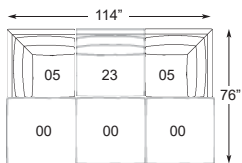

2660-00 Ottoman
38"L x 38"D x 18"H

2660-05 Corner
38"L x 38"D x 33"H

2660-23 Armless Chair
38"L x 38"D x 33"H

CREATE YOUR OWN ROOM ARRANGEMENTS

2x 2660-05 Corner
2660-23 Armless Chair

2x 2660-05 Corner

2660-00 Ottoman
2x 2660-05 Corner
2660-23 Armless Chair

2x 2660-00 Ottoman
2x 2660-05 Corner
2660-23 Armless Chair

2x 2660-00 Ottoman
2x 2660-05 Corner
2x 2660-23 Armless Chair

2660 SECTIONAL/SECTIONNEL

A MODULAR SECTIONAL WITH ENDLESS POSSIBILITIES

THREE SKUS BUT CAN TRANSFORM INTO AS LARGE OR SMALL AS NEEDED TO FILL YOUR ROOM.