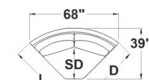

2012 RHF Sofa with Chaise
L-75" D-62" H-37"

2013 LHF Sofa with Chaise
L-75" D-62" H-37"

2016 RHF Corner Sofa Sectional
L-91" D-40" H-37"

2017 LHF Corner Sofa Sectional
L-91" D-40" H-37"

2514 Wedge
L-48" D-39" H-37"

2575 Corner
L-39" D-39" H-37"

2580 Armless Chair
L-22" D-40" H-37"

2581 Ottoman with chaise seat cushion
L-29" D-51" H-20"

2541 Ottoman
L-28" D-21" H-19"

CREATE YOUR OWN ROOM ARRANGEMENTS