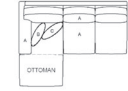

2013 LHF Sofa with Chaise
L-75" D-62" H-37"