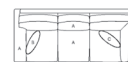

2017 LHF Corner Sofa Sectional
L-91" D-40" H-37"