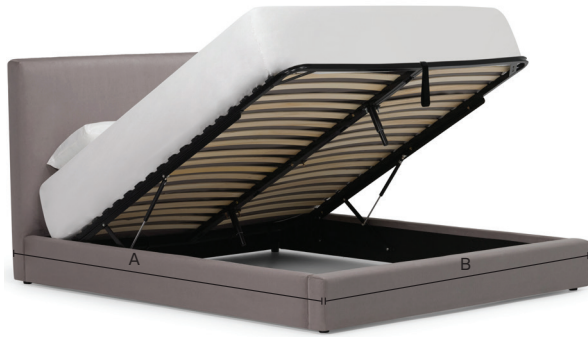

VINEYARD 77138

Illustrative image shown only for lift bed dimensions purposes, refer to bed style in previous pages.

A Bed Opening Length

Full .....77"
Queen .....82"
King .....82"
California King ..86"

B Bed Opening Width

Full .....55"
Queen .....61"
King .....77"
California King ....73"

C Side Rail Depth

Full .....3"
Queen .....3"
King .....3"
California King .....3"

D Bed Width

Full .....61"
Queen .....67"
King .....83"
California King ....79"

E Headboard Height Options

Complete Bed
49", 59"
Headboard Only
48", 58"

F Leg Height

1"

G Footboard Depth

5"

H Ground To Top Of Footboard

11"

I Ground To Top Of Slat

9.5"

J Bed Length

Full .....87"
Queen .....92"
King .....92"
California King ...96"

K Lift Height

Full .....37"
Queen .....40"
King .....40"
California King ....42"

Dimensions shown as Width x Depth x Height.

Dimensions are correct at the time of printing and are subject to change without notice. Actual measurements for each item may vary from what is shown here. Please allow up to a +/- 1 inch difference. Availability may vary by region.