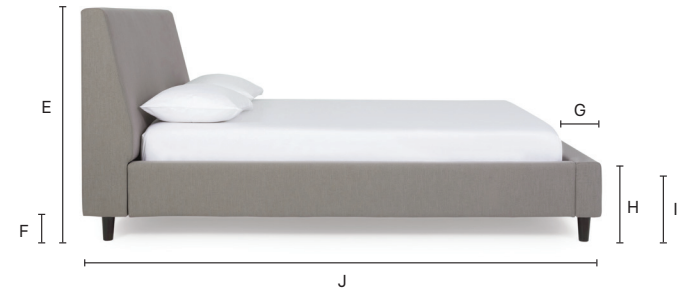

*** F1 38" Full Headboard Only**
61 x 10 x 38"
155 x 26 x 97 cm

*** Q1 38" Queen Headboard Only**
67 x 10 x 38"
170 x 26 x 97 cm

*** K1 38" King Headboard Only**
83 x 10 x 38"
211 x 26 x 97 cm

*** C1 38" Cal King Headboard Only**
79 x 10 x 38"
201 x 26 x 97 cm

Dimensions shown as Width x Depth x Height.

Dimensions are correct at the time of printing and are subject to change without notice. Actual measurements for each item may vary from what is shown here. Please allow up to a +/- 1 inch difference. Availability may vary by region.

*Heights listed for headboard only skus are accurate without optional adapter kit. With adapter kit, add 2" to height.

PRAIRIE 77136

A Bed Opening Length

Full77"
 Queen82"
 King82"
 California King ..86"