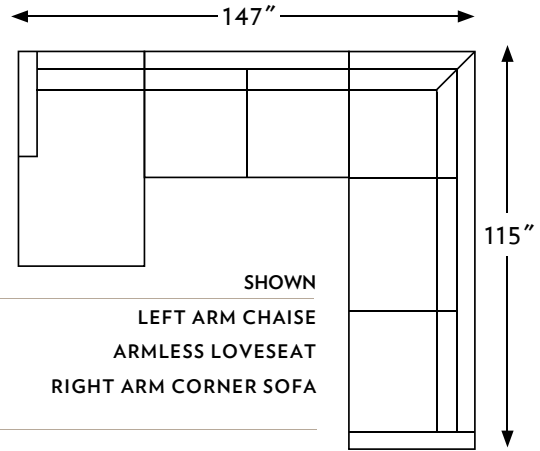

THE HUG

N·C MADE

FURNITURE · HAND-BUILT ·

CONFIGURATIONS		WIDTH	DEPTH	HEIGHT
90223	HUG ARMLESS LOVESEAT	66 IN.	43 IN.	37 IN.
90230	HUG SOFA	93 IN.	43 IN.	37 IN.
90231	HUG RIGHT ARM CORNER SOFA	115 IN.	43 IN.	37 IN.
90232	HUG LEFT ARM CORNER SOFA	115 IN.	43 IN.	37 IN.
90236	HUG RIGHT ARM SOFA	73 IN.	43 IN.	37 IN.
90237	HUG LEFT ARM SOFA	73 IN.	43 IN.	37 IN.
90261	HUG RIGHT ARM CHAISE	38 IN.	67 IN.	37 IN.
90262	HUG LEFT ARM CHAISE	38 IN.	67 IN.	37 IN.

THE HUG

90262
90223
90231

902 HUG

1:80 SCALE SHOWN

90223 | ARMLESS LOVESEAT
TOTAL | W66" D43" H37"
SEAT | W66" D25" H19"
ARMS | --- --- H"

90230 | SOFA
TOTAL | W93" D43" H37"
SEAT | W85" D25" H19"
ARMS | --- --- H26"

90231 | R ARM CORNER SOFA
TOTAL | W115" D43" H37"
SEAT | W96" D25" H19"
ARMS | --- --- H26"

90232 | L ARM CORNER SOFA
TOTAL | W115" D43" H37"
SEAT | W96" D25" H19"
ARMS | --- --- H26"

90236 | R ARM SOFA
TOTAL | W73" D43" H37"
SEAT | W69" D25" H19"
ARMS | --- --- H26"

90237 | L ARM SOFA
TOTAL | W73" D43" H37"
SEAT | W69" D25" H19"
ARMS | --- --- H26"

90261 | R ARM CHAISE
TOTAL | W38" D67" H37"
SEAT | W40" D50" H19"
ARMS | --- --- H26"

90262 | L ARM CHAISE
TOTAL | W38" D67" H37"
SEAT | W40" D50" H19"
ARMS | --- --- H26"