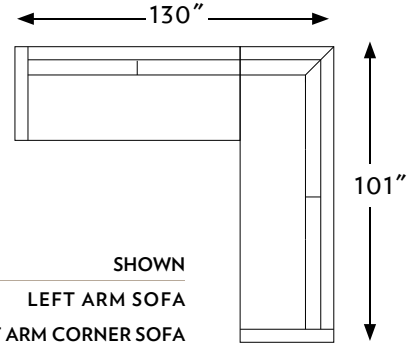

THE GETAWAY

N·C MADE

FURNITURE
HAND-BUILT

CONFIGURATIONS	WIDTH	DEPTH	HEIGHT
61709	41 IN.	41 IN.	38 IN.
61710	46 IN.	41 IN.	38 IN.
61710SWIV	46 IN.	41 IN.	38 IN.
61711	39 IN.	41 IN.	38 IN.
61712	39 IN.	41 IN.	38 IN.
61713	31 IN.	41 IN.	38 IN.
61720	69 IN.	41 IN.	38 IN.
61721	62 IN.	41 IN.	38 IN.
61722	62 IN.	41 IN.	38 IN.
61723	54 IN.	41 IN.	38 IN.
61730	96 IN.	41 IN.	38 IN.
61731	101 IN.	41 IN.	38 IN.
61732	101 IN.	41 IN.	38 IN.
61733	89 IN.	41 IN.	38 IN.
61734	89 IN.	41 IN.	38 IN.
61735	76 IN.	41 IN.	38 IN.
61736	69 IN.	41 IN.	38 IN.
61737	69 IN.	41 IN.	38 IN.
61738	81 IN.	41 IN.	38 IN.
61739	61 IN.	41 IN.	38 IN.
61760	48 IN.	64 IN.	38 IN.
61761	41 IN.	64 IN.	38 IN.
61762	41 IN.	64 IN.	38 IN.
61763	33 IN.	64 IN.	38 IN.
61771	41 IN.	85 IN.	38 IN.
61772	41 IN.	85 IN.	38 IN.
61780	106 IN.	41 IN.	38 IN.
61781	99 IN.	41 IN.	38 IN.
61782	99 IN.	41 IN.	38 IN.
61783	91 IN.	41 IN.	38 IN.

THE GETAWAY

537 GETAWAY

1:120 SCALE SHOWN

61709 CORNER CHAIR
TOTAL W41" D41" H38"
SEAT W23" D23" H19"
ARMS --- --- ---

61710 ARM CHAIR
TOTAL W46" D41" H38"
SEAT W30" D23" H19"
ARMS --- --- H26"

61710swiv SWIVEL ARM CHAIR
TOTAL W46" D41" H38"
SEAT W30" D23" H19"
ARMS --- --- H26"

61720 LOVESEAT
TOTAL W69" D41" H38"
SEAT W54" D23" H19"
ARMS --- --- H26"

61721 R ARM LOVESEAT
TOTAL W62" D41" H38"
SEAT W54" D23" H19"
ARMS --- --- H26"

61722 L ARM LOVESEAT
TOTAL W62" D41" H38"
SEAT W54" D23" H19"
ARMS --- --- H26"