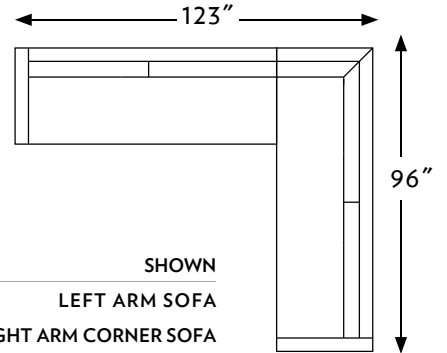

THE WEEKEND

N·C MADE

FURNITURE · HAND-BUILT

CONFIGURATIONS	WIDTH	DEPTH	HEIGHT	
53709	WEEKEND CORNER CHAIR	37 IN.	37 IN.	32 IN.
53711	WEEKEND RIGHT ARM CHAIR LARGE RAIL	34 IN.	37 IN.	32 IN.
53712	WEEKEND LEFT ARM CHAIR LARGE RAIL	34 IN.	37 IN.	32 IN.
53713	WEEKEND ARMLESS CHAIR	26 IN.	37 IN.	32 IN.
53720	WEEKEND ARM LOVESEAT LARGE RAIL	67 IN.	37 IN.	32 IN.
53721	WEEKEND RIGHT ARM LOVESEAT LARGE RAIL	60 IN.	37 IN.	32 IN.
53722	WEEKEND LEFT ARM LOVESEAT LARGE RAIL	60 IN.	37 IN.	32 IN.
53723	WEEKEND ARMLESS LOVESEAT	52 IN.	37 IN.	32 IN.
53730	WEEKEND ARM 94" SOFA LARGE RAIL	94 IN.	37 IN.	32 IN.
53731	WEEKEND RIGHT ARM CORNER SOFA LARGE RAIL	96 IN.	37 IN.	32 IN.
53732	WEEKEND LEFT ARM CORNER SOFA LARGE RAIL	96 IN.	37 IN.	32 IN.
53733	WEEKEND RIGHT ARM SOFA LARGE RAIL	86 IN.	37 IN.	32 IN.
53734	WEEKEND LEFT ARM SOFA LARGE RAIL	86 IN.	37 IN.	32 IN.
53735	WEEKEND ARM APARTMENT SOFA LARGE RAIL	84 IN.	37 IN.	32 IN.
53736	WEEKEND RIGHT ARM APARTMENT SOFA LARGE RAIL	76 IN.	37 IN.	32 IN.
53737	WEEKEND LEFT ARM APARTMENT SOFA LARGE RAIL	76 IN.	37 IN.	32 IN.
53760	WEEKEND ARM CHAISE LARGE RAIL	46 IN.	63 IN.	32 IN.
53761	WEEKEND RIGHT ARM CHAISE LARGE RAIL	38 IN.	63 IN.	32 IN.
53762	WEEKEND LEFT ARM CHAISE LARGE RAIL	38 IN.	63 IN.	32 IN.
53771	WEEKEND RIGHT BUMPER	85 IN.	37 IN.	32 IN.
53772	WEEKEND LEFT BUMPER	85 IN.	37 IN.	32 IN.
53780	WEEKEND ARM 104" SOFA LARGE RAIL	104 IN.	37 IN.	32 IN.
53781	WEEKEND RIGHT ARM LG SOFA LARGE RAIL	96 IN.	37 IN.	32 IN.
53782	WEEKEND LEFT ARM LG SOFA LARGE RAIL	96 IN.	37 IN.	32 IN.

THE WEEKEND

537 WEEKEND

1:80 SCALE SHOWN

53734 LEFT ARM SOFA
53731 RIGHT ARM CORNER SOFA

53709 CORNER CHAIR
TOTAL W37" D37" H32"
SEAT W22" D22" H18"
ARMS --- --- H32"

53711 R ARM CHAIR
TOTAL W34" D37" H32"
SEAT W26" D22" H18"
ARMS --- --- H24"