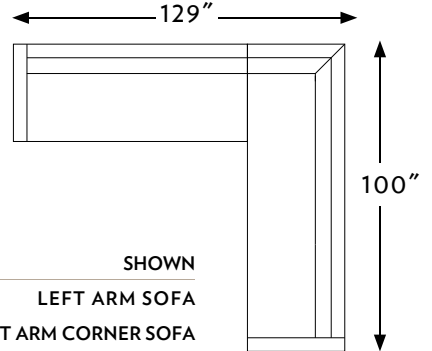

THE EASE

622 EASE

1:120 SCALE SHOWN

62234 LEFT ARM SOFA
62231 RIGHT ARM CORNER SOFA

62209 CORNER CHAIR TOTAL W41" D41" H38" SEAT W23" D23" H19" ARMS --- --- ---	62210 ARM CHAIR TOTAL W44" D41" H38" SEAT W30" D23" H19" ARMS --- --- H26"	62211 R ARM CHAIR TOTAL W38" D41" H38" SEAT W30" D23" H19" ARMS --- --- H26"	62212 L ARM CHAIR TOTAL W38" D41" H38" SEAT W30" D23" H19" ARMS --- --- H26"	62213 ARMLESS CHAIR TOTAL W31" D41" H38" SEAT W30" D23" H19" ARMS --- --- ---
62220 LOVESEAT TOTAL W67" D41" H38" SEAT W54" D23" H19" ARMS --- --- H26"	62221 R ARM LOVESEAT TOTAL W61" D41" H38" SEAT W54" D23" H19" ARMS --- --- H26"	62222 L ARM LOVESEAT TOTAL W61" D41" H38" SEAT W54" D23" H19" ARMS --- --- H26"	62223 ARMLESS LOVESEAT TOTAL W54" D41" H38" SEAT W54" D23" H19" ARMS --- --- H26"	62230 SOFA TOTAL W94" D41" H38" SEAT W80" D23" H19" ARMS --- --- H26"
62231 R ARM CORNER SOFA TOTAL W100" D41" H38" SEAT W77" D23" H19" ARMS --- --- H26"	62232 L ARM CORNER SOFA TOTAL W100" D41" H38" SEAT W77" D23" H19" ARMS --- --- H26"	62233 R ARM SOFA TOTAL W88" D41" H38" SEAT W80" D23" H19" ARMS --- --- H26"	62234 L ARM SOFA TOTAL W88" D41" H38" SEAT W80" D23" H19" ARMS --- --- H26"	62235 APARTMENT SOFA TOTAL W74" D41" H38" SEAT W60" D23" H19" ARMS --- --- H26"
62236 R ARM APT SOFA TOTAL W68" D41" H38" SEAT W60" D23" H19" ARMS --- --- H26"	62237 L ARM APT SOFA TOTAL W68" D41" H38" SEAT W60" D23" H19" ARMS --- --- H26"	62238 ARMLESS SOFA TOTAL W81" D41" H38" SEAT W80" D23" H19" ARMS --- --- ---	62239 ARMLESS APT SOFA TOTAL W61" D41" H38" SEAT W60" D23" H19" ARMS --- --- ---	62260 CHAISE TOTAL W46" D64" H38" SEAT W32" D47" H19" ARMS --- --- H26"
62261 R ARM CHAISE TOTAL W40" D64" H38" SEAT W32" D47" H19" ARMS --- --- H26"	62262 L ARM CHAISE TOTAL W40" D64" H38" SEAT W32" D47" H19" ARMS --- --- H26"	62263 ARMLESS CHAISE TOTAL W33" D64" H38" SEAT W32" D47" H19" ARMS --- --- ---	62271 R BUMPER TOTAL W41" D85" H38" SEAT W23" D69" H19" ARMS --- --- ---	62272 L BUMPER TOTAL W41" D85" H38" SEAT W23" D69" H19" ARMS --- --- ---
62280 LARGE SOFA TOTAL W104" D41" H38" SEAT W90" D23" H19" ARMS --- --- H26"	62281 R ARM LARGE SOFA TOTAL W98" D41" H38" SEAT W90" D23" H19" ARMS --- --- H26"	62282 L ARM LARGE SOFA TOTAL W98" D41" H38" SEAT W90" D23" H19" ARMS --- --- H26"	62283 LARGE ARMLESS SOFA TOTAL W91" D41" H38" SEAT W90" D23" H19" ARMS --- --- ---