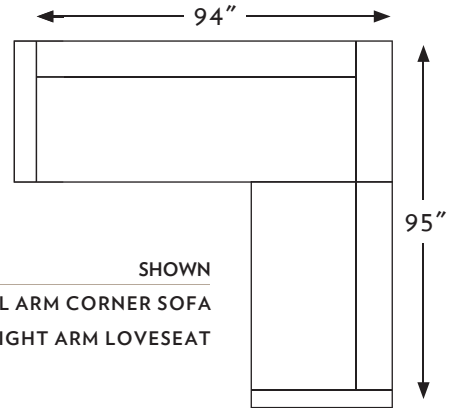

THE MICHAEL

N·C MADE

FURNITURE · HAND-BUILT ·

CONFIGURATIONS		WIDTH	DEPTH	HEIGHT
40505	MICHAEL OTTOMAN	32 IN.	26 IN.	19 IN.
40510	MICHAEL CHAIR	37 IN.	35 IN.	34 IN.
40521	MICHAEL RIGHT ARM LOVESEAT	60 IN.	35 IN.	34 IN.
40522	MICHAEL LEFT ARM LOVESEAT	60 IN.	35 IN.	34 IN.
40530	MICHAEL SOFA	88 IN.	35 IN.	34 IN.
40531	MICHAEL RIGHT ARM CORNER SOFA	94 IN.	35 IN.	34 IN.
40532	MICHAEL LEFT ARM CORNER SOFA	94 IN.	35 IN.	34 IN.
40535	MICHAEL APARTMENT SOFA	75 IN.	35 IN.	34 IN.

THE MICHAEL

SHOWN
40532 | L ARM CORNER SOFA
40521 | RIGHT ARM LOVESEAT

405 MICHAEL

1:50 SCALE SHOWN

40505 | OTTOMAN
 TOTAL | W32" D26" H19"
 SEAT | W" D" H"
 ARMS | --- --- h"

40510 | CHAIR
 TOTAL | W37" D35" H34"
 SEAT | W25" D22" H20"
 ARMS | --- --- h26"

40521 | RIGHT ARM LOVESEAT
 TOTAL | W60" D35" H34"
 SEAT | W52" D22" H20"
 ARMS | --- --- h26"

40522 | LEFT ARM LOVESEAT
 TOTAL | W60" D35" H34"
 SEAT | W52" D22" H20"
 ARMS | --- --- h26"

40530 | SOFA
 TOTAL | W88" D35" H34"
 SEAT | W76" D22" H20"
 ARMS | --- --- h26"

40535 | APARTMENT SOFA
 TOTAL | W75" D35" H34"
 SEAT | W63" D22" H20"
 ARMS | --- --- h26"

40532 | L ARM CORNER SOFA
 TOTAL | W94" D35" H34"
 SEAT | W74" D22" H20"
 ARMS | --- --- h26"

40531 | R ARM CORNER SOFA
 TOTAL | W94" D35" H34"
 SEAT | W74" D22" H20"
 ARMS | --- --- h26"