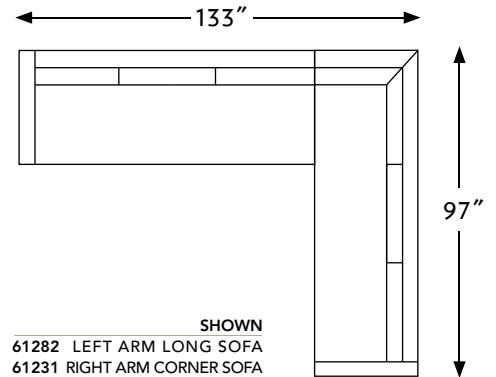

THE SUMMER SMALL TRACK ARM

SHOWN
61282 LEFT ARM LONG SOFA
61231 RIGHT ARM CORNER SOFA

SUMMER SMALL TRACK ARM

1:115 SCALE SHOWN

61209 CORNER CHAIR TOTAL W41" D41" H38" SEAT W23" D23" H19" ARMS --- --- ---	61210 ARM CHAIR TOTAL W39" D41" H38" SEAT W30" D23" H19" ARMS --- --- H26"	61211 R ARM CHAIR TOTAL W35" D41" H38" SEAT W30" D23" H19" ARMS --- --- H26"	61212 L ARM CHAIR TOTAL W35" D41" H38" SEAT W30" D23" H19" ARMS --- --- H26"	61213 ARMLESS CHAIR TOTAL W31" D41" H38" SEAT W30" D23" H19" ARMS --- --- ---
61215 WEDGE TOTAL W51" D41" H38" SEAT W55" D23" H19" ARMS --- --- ---	61220 LOVESEAT TOTAL W62" D41" H38" SEAT W54" D23" H19" ARMS --- --- H26"	61221 R ARM LOVESEAT TOTAL W58" D41" H38" SEAT W54" D23" H19" ARMS --- --- H26"	61222 L ARM LOVESEAT TOTAL W58" D41" H38" SEAT W54" D23" H19" ARMS --- --- H26"	61223 ARMLESS LOVESEAT TOTAL W54" D41" H38" SEAT W54" D23" H19" ARMS --- --- H26"
61230 SOFA TOTAL W89" D41" H38" SEAT W80" D23" H19" ARMS --- --- H26"	61231 R ARM CORNER SOFA TOTAL W97" D41" H38" SEAT W77" D23" H19" ARMS --- --- H26"	61232 L ARM CORNER SOFA TOTAL W97" D41" H38" SEAT W77" D23" H19" ARMS --- --- H26"	61233 R ARM SOFA TOTAL W85" D41" H38" SEAT W80" D23" H19" ARMS --- --- H26"	61234 L ARM SOFA TOTAL W85" D41" H38" SEAT W80" D23" H19" ARMS --- --- H26"
61235 APARTMENT SOFA TOTAL W69" D41" H38" SEAT W60" D23" H19" ARMS --- --- H26"	61236 R ARM APT SOFA TOTAL W65" D41" H38" SEAT W60" D23" H19" ARMS --- --- H26"	61237 L ARM APT SOFA TOTAL W65" D41" H38" SEAT W60" D23" H19" ARMS --- --- H26"	61238 ARMLESS SOFA TOTAL W81" D41" H38" SEAT W80" D23" H19" ARMS --- --- ---	61239 ARMLESS APT SOFA TOTAL W61" D41" H38" SEAT W60" D23" H19" ARMS --- --- ---
61260 CHAISE TOTAL W41" D64" H38" SEAT W32" D47" H19" ARMS --- --- H26"	61261 R ARM CHAISE TOTAL W37" D64" H38" SEAT W32" D47" H19" ARMS --- --- H26"	61262 L ARM CHAISE TOTAL W37" D64" H38" SEAT W32" D47" H19" ARMS --- --- H26"	61263 ARMLESS CHAISE TOTAL W33" D64" H38" SEAT W32" D47" H19" ARMS --- --- ---	61271 RIGHT BUMPER TOTAL W41" D85" H38" SEAT W23" D69" H19" ARMS --- --- ---
61272 LEFT BUMPER TOTAL W41" D85" H38" SEAT W23" D69" H19" ARMS --- --- ---	61280 LARGE SOFA TOTAL W99" D41" H38" SEAT W90" D23" H19" ARMS --- --- H26"	61281 R ARM LARGE SOFA TOTAL W95" D41" H38" SEAT W90" D23" H19" ARMS --- --- H26"	61282 L ARM LARGE SOFA TOTAL W95" D41" H38" SEAT W90" D23" H19" ARMS --- --- H26"	61283 LARGE ARMLESS SOFA TOTAL W91" D41" H38" SEAT W90" D23" H19" ARMS --- --- ---