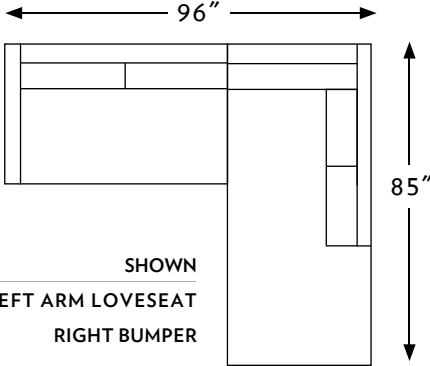

# THE BEAM

N·C MADE

FURNITURE  
HAND-BUILT

CONFIGURATIONS	WIDTH	DEPTH	HEIGHT	
59509	BEAM CORNER CHAIR	37 IN.	37 IN.	32 IN.
59511	BEAM RIGHT ARM CHAIR	32 IN.	37 IN.	32 IN.
59512	BEAM LEFT ARM CHAIR	32 IN.	37 IN.	32 IN.
59513	BEAM ARMLESS CHAIR	26 IN.	37 IN.	32 IN.
59520	BEAM LOVESEAT	63 IN.	37 IN.	32 IN.
59521	BEAM RIGHT ARM LOVESEAT	58 IN.	37 IN.	32 IN.
59522	BEAM LEFT ARM LOVESEAT	58 IN.	37 IN.	32 IN.
59523	BEAM ARMLESS LOVESEAT	52 IN.	37 IN.	32 IN.
59530	BEAM SOFA	90 IN.	37 IN.	32 IN.
59531	BEAM RIGHT ARM CORNER SOFA	94 IN.	37 IN.	32 IN.
59532	BEAM LEFT ARM CORNER SOFA	94 IN.	37 IN.	32 IN.
59533	BEAM ARMLESS SOFA	78 IN.	37 IN.	32 IN.
59535	BEAM APARTMENT SOFA	80 IN.	37 IN.	32 IN.
59536	BEAM RIGHT ARM SOFA	84 IN.	37 IN.	32 IN.
59537	BEAM LEFT ARM SOFA	84 IN.	37 IN.	32 IN.
59560	BEAM CHAISE	42 IN.	63 IN.	32 IN.
59561	BEAM RIGHT ARM CHAISE	36 IN.	63 IN.	32 IN.
59562	BEAM LEFT ARM CHAISE	36 IN.	63 IN.	32 IN.
59563	BEAM ARMLESS CHAISE	30 IN.	63 IN.	32 IN.
59571	BEAM RIGHT BUMPER	38 IN.	85 IN.	32 IN.
59572	BEAM LEFT BUMPER	38 IN.	85 IN.	32 IN.
59580	BEAM LONG SOFA	100 IN.	37 IN.	32 IN.
59581	BEAM RIGHT ARM LONG SOFA	94 IN.	37 IN.	32 IN.
59582	BEAM LEFT ARM LONG SOFA	94 IN.	37 IN.	32 IN.
59583	BEAM ARMLESS LONG SOFA	88 IN.	37 IN.	32 IN.

# THE BEAM

595 BEAM 1:150 SCALE SHOWN

59522 LEFT ARM LOVESEAT  
59571 RIGHT BUMPER

59509	CORNER CHAIR
TOTAL	W37" D37" H32"
SEAT	W22" D22" H18"
ARMS	--- --- ---

59511	RIGHT ARM CHAIR
TOTAL	W32" D37" H32"
SEAT	W26" D22" H18"
ARMS	--- --- h24"

59521	RIGHT ARM LOVESEAT
TOTAL	W58" D37" H32"
SEAT	W52" D22" H18"
ARMS	--- --- h24"

59522	LEFT ARM LOVESEAT
TOTAL	W58" D37" H32"
SEAT	W52" D22" H18"
ARMS	--- --- h24"

59523	ARMLESS LOVESEAT
TOTAL	W52" D37" H32"
SEAT	W52" D22" H18"
ARMS	--- --- ---

59530	SOFA
TOTAL	W90" D37" H32"
SEAT	W78" D22" H18"
ARMS	--- --- h24"

59531	R ARM CORNER SOFA
TOTAL	W94" D37" H32"
SEAT	W79" D22" H18"
ARMS	--- --- h24"

59532	L ARM CORNER SOFA
TOTAL	W94" D37" H32"
SEAT	W79" D22" H18"
ARMS	--- --- h24"