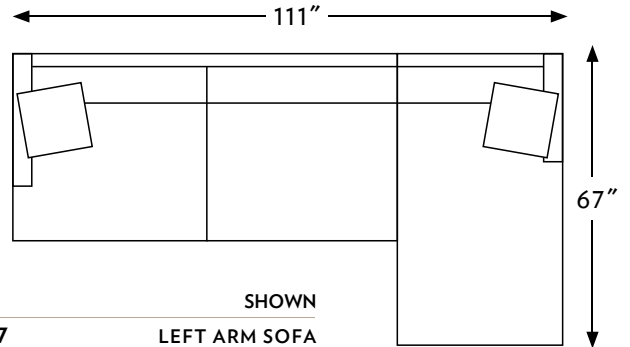

THE **B.C.C.**
BIG COMFY COUCH

N·C MADE

FURNITURE · HAND-BUILT

CONFIGURATIONS		WIDTH	DEPTH	HEIGHT
90023	B.C.C. ARMLESS LOVESEAT	66 IN.	43 IN.	37 IN.
90030	B.C.C. SOFA	93 IN.	43 IN.	37 IN.
90031	B.C.C. RIGHT ARM CORNER SOFA	115 IN.	43 IN.	37 IN.
90032	B.C.C. LEFT ARM CORNER SOFA	115 IN.	43 IN.	37 IN.
90036	B.C.C. RIGHT ARM SOFA	73 IN.	43 IN.	37 IN.
90037	B.C.C. LEFT ARM SOFA	73 IN.	43 IN.	37 IN.
90061	B.C.C. RIGHT ARM CHAISE	38 IN.	67 IN.	37 IN.
90062	B.C.C. LEFT ARM CHAISE	38 IN.	67 IN.	37 IN.

THE **B.C.C.**
BIG COMFY COUCH

90037 LEFT ARM SOFA
90061 RIGHT ARM CHAISE

900 B.C.C.
(BIG COMFY COUCH)

1:80 SCALE SHOWN

90023 | ARMLESS LOVESEAT
TOTAL | W66" D43" H37"
SEAT | W66" D25" H19"
ARMS | --- --- ---

90030 | SOFA
TOTAL | W93" D43" H37"
SEAT | W85" D25" H19"
ARMS | --- --- h26"

90031 | R ARM CORNER SOFA
TOTAL | W115" D43" H37"
SEAT | W96" D25" H19"
ARMS | --- --- h26"

90032 | L ARM CORNER SOFA
TOTAL | W115" D43" H37"
SEAT | W96" D25" H19"
ARMS | --- --- h26"

90062 | LEFT ARM CHAISE
TOTAL | W38" D67" H37"
SEAT | W40" D50" H19"
ARMS | --- --- h26"