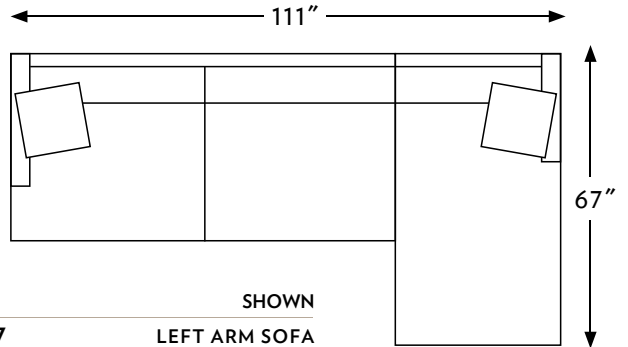

THE **B.C.C.**
BIG COMFY COUCH

N·C MADE

FURNITURE · HAND-BUILT ·

CONFIGURATIONS		WIDTH	DEPTH	HEIGHT
90023	B.C.C. ARMLESS LOVESEAT	66 IN.	43 IN.	37 IN.
90030	B.C.C. SOFA	93 IN.	43 IN.	37 IN.
90031	B.C.C. RIGHT ARM CORNER SOFA	115 IN.	43 IN.	37 IN.
90032	B.C.C. LEFT ARM CORNER SOFA	115 IN.	43 IN.	37 IN.
90036	B.C.C. RIGHT ARM SOFA	73 IN.	43 IN.	37 IN.
90037	B.C.C. LEFT ARM SOFA	73 IN.	43 IN.	37 IN.
90061	B.C.C. RIGHT ARM CHAISE	38 IN.	67 IN.	37 IN.
90062	B.C.C. LEFT ARM CHAISE	38 IN.	67 IN.	37 IN.

THE **B.C.C.**
BIG COMFY COUCH

90037 LEFT ARM SOFA
90061 RIGHT ARM CHAISE

900 B.C.C.
(BIG COMFY COUCH)

1:80 SCALE SHOWN

90023 | ARMLESS LOVESEAT
TOTAL | W66" D43" H37"
SEAT | W66" D25" H19"
ARMS | --- --- ---

90030 | SOFA
TOTAL | W93" D43" H37"
SEAT | W85" D25" H19"
ARMS | --- --- h26"

90031 | R ARM CORNER SOFA
TOTAL | W115" D43" H37"
SEAT | W96" D25" H19"
ARMS | --- --- h26"

90032 | L ARM CORNER SOFA
TOTAL | W115" D43" H37"
SEAT | W96" D25" H19"
ARMS | --- --- h26"

90062 | LEFT ARM CHAISE
TOTAL | W38" D67" H37"
SEAT | W40" D50" H19"
ARMS | --- --- h26"