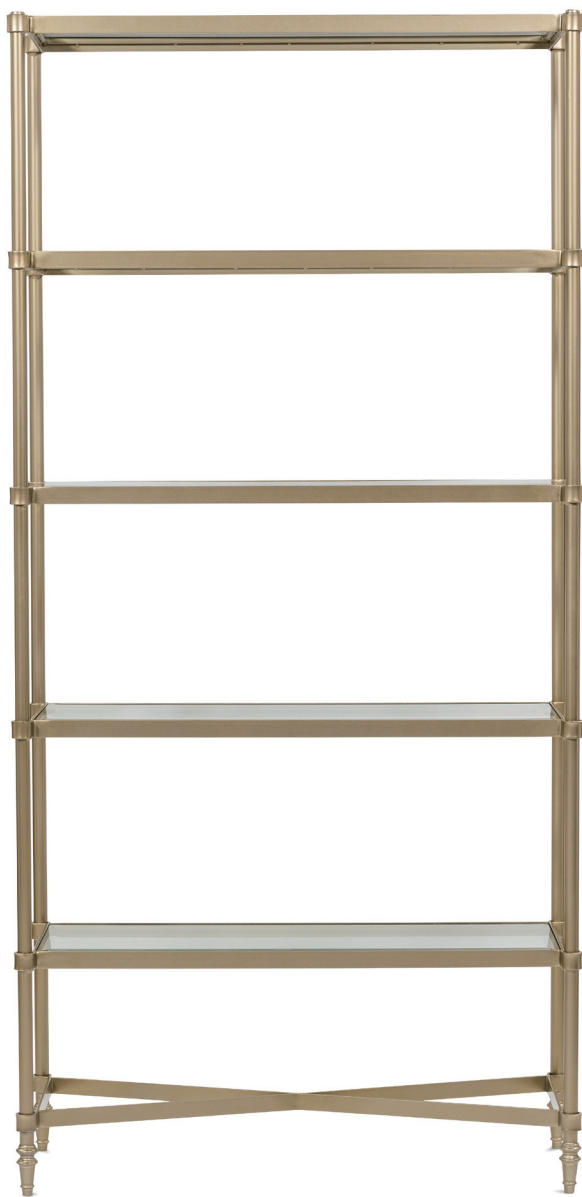

Etagere  
**Allure**  
RR-10180-405

**Dimensions(in)**  
38 w x 16 d x 79 h

**Dimensions(cm)**  
96.52 w x 40.64 d x 200.66 h

**Finish**  
Pearl Gold

**Materials**  
*Top:* 5mm Tempered Beveled Glass  
*Base:* Metal

**Features**  
Adjustable Floor Glides