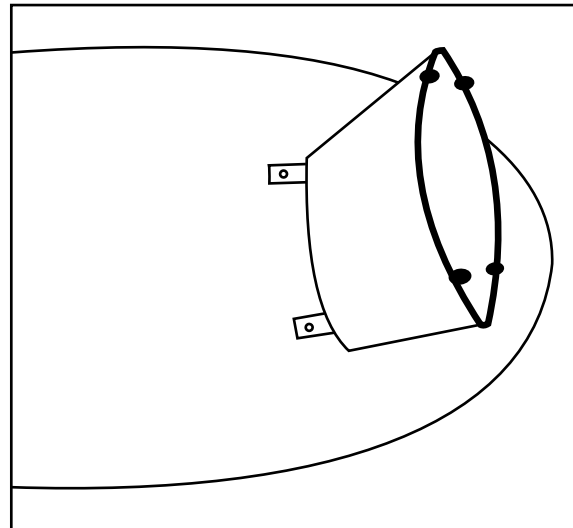

ASSEMBLY INSTRUCTIONS.

NICKO COFFEE TABLE

ZY-1029-02

THANK YOU FOR YOUR PURCHASE !

PARTS AND HARDWARE.

PARTS LIST

NO.	DESCRIPTION	IMAGES	QTY.
1.	TOP		1
2.	LEGS		3

HARDWARE LIST

NO.	DESCRIPTION	IMAGES	QTY.
1.	BOLT		6
2.	WASHER		6

NOTES.

Thank you for purchasing this quality product!
Be sure to check all packing material carefully for small part that may have come loose inside the carton during shipping.

CAUTION: The item is heavy, assembly should be performed by two people.

STEP 1.

STEP 2.

STEP 3.

STEP 4.