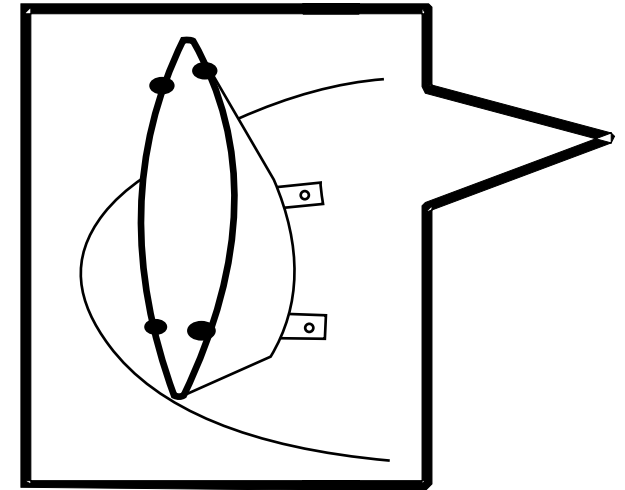

PARTS AND HARDWARE.

PARTS LIST

NO.	DESCRIPTION	IMAGES	QTY.
1.	TOP		1
2.	LEGS		3

HARDWARE LIST

NO.	DESCRIPTION	IMAGES	QTY.
1.	BOLT		6
2.	WASHER		6

NOTES.

Thank you for purchasing this quality product!
Be sure to check all packing material carefully for small part that may have come loose inside the carton during shipping.

CAUTION: The item is heavy, assembly should be performed by two people.

STEP 1.

STEP 2.

STEP 3.

STEP 4.