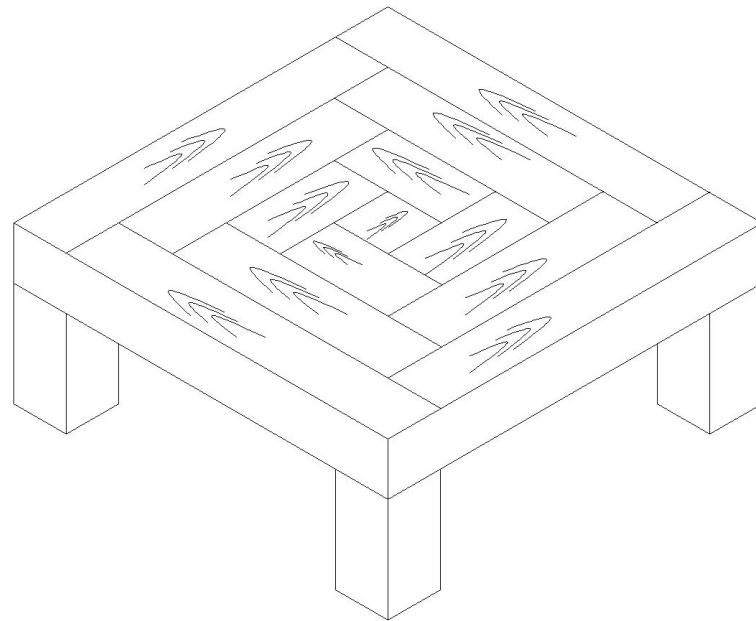

ASSEMBLY INSTRUCTIONS.

EVANDER COFFEE TABLE

VL-1058-24

THANK YOU FOR YOUR PURCHASE!

PARTS AND HARDWARE.

NO.	DESCRIPTION	IMAGE	Q'TY
①	BODY		1
②	LEGS		4
③	BOLT M8x45		8
④	FLAT WASHER φ8-16		8
⑤	ALLEN KEY		1

NOTES.

Thank you for purchasing this quality product! Be sure to check all packing material carefully for small part that may have come loose inside the carton during shipping.

Caution: The item is heavy, assembly should be performed by two people.