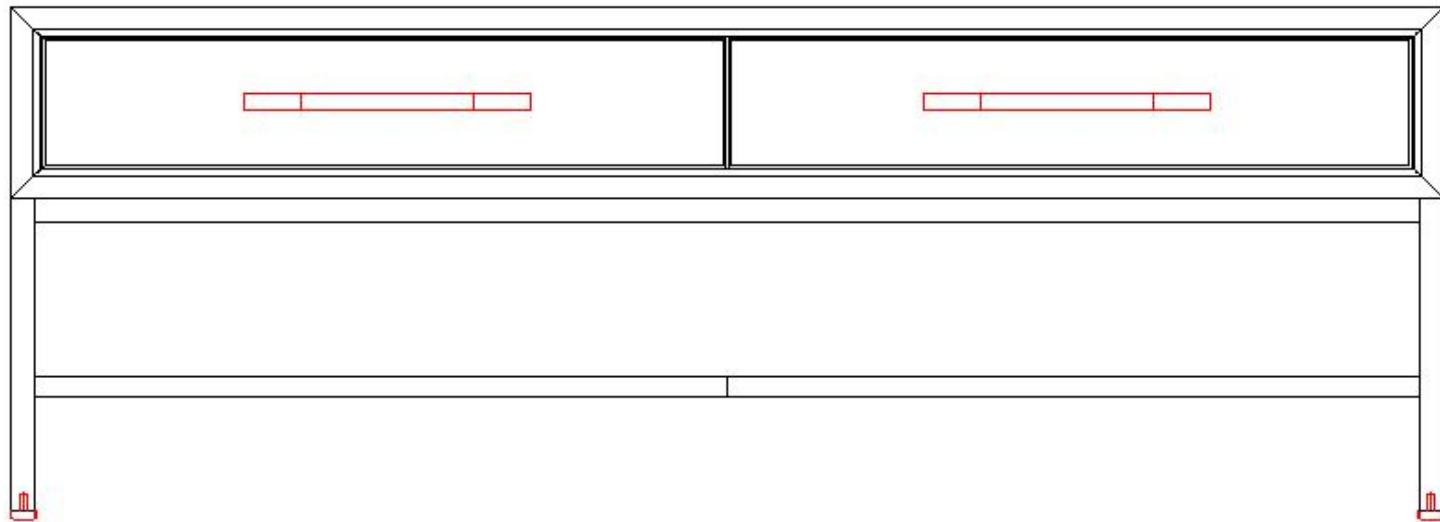

ASSEMBLY INSTRUCTIONS.

MAKO COFFEE TABLE

VL-1051-15

THANK YOU FOR YOUR PURCHASE!

PARTS AND HARDWARE.

NO.	DESCRIPTION	IMAGE	Q'TY
①	BODY		1
②	HANDLE		2
③	SCREW		4
④	ADJUSTABLE FEET		4

NOTES.

Thank you for purchasing this quality product! Be sure to check all packing material carefully for small part that may have come loose inside the carton during shipping.

Caution: The item is heavy, assembly should be performed by two people.

STEP 1.