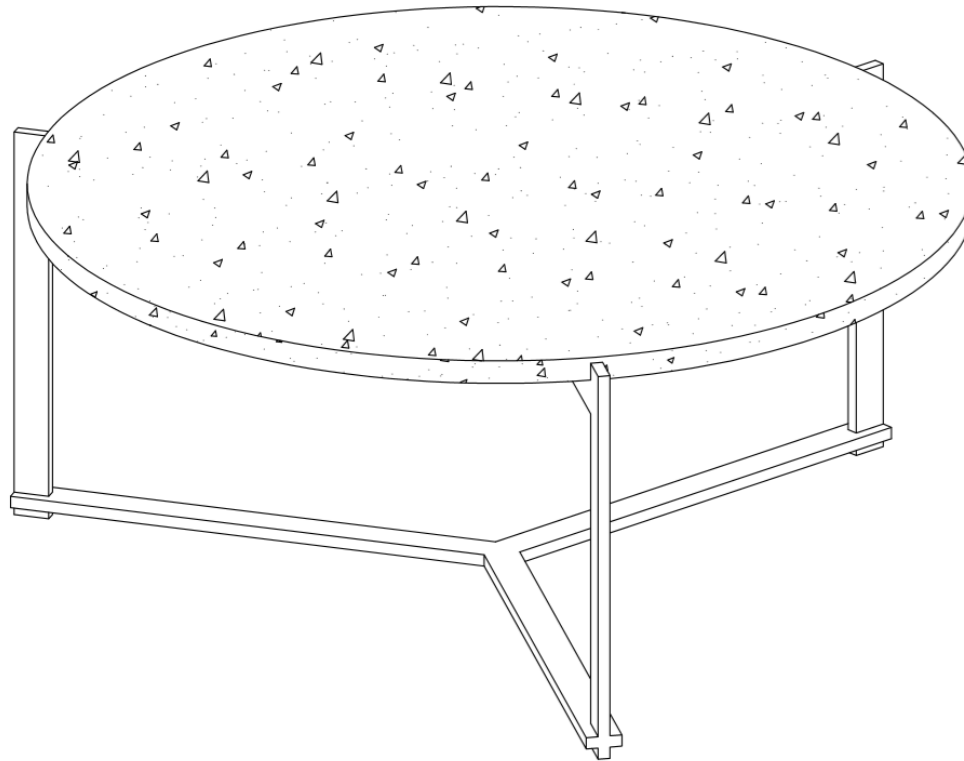

ASSEMBLY INSTRUCTIONS.

SYD COFFEE TABLE

QJ-1020-02

THANK YOU FOR YOUR PURCHASE!

PARTS AND HARDWARE.

PARTS LIST

NO.	DESCRIPTION	IMAGE	QTY.
A	TOP		1
B	BASE		1

NOTES.

Thank you for purchasing this quality product! Be sure to check all packing material carefully for small part that may have come loose inside the carton during shipping.

CAUTION: The item is heavy, assembly should be performed by two people.