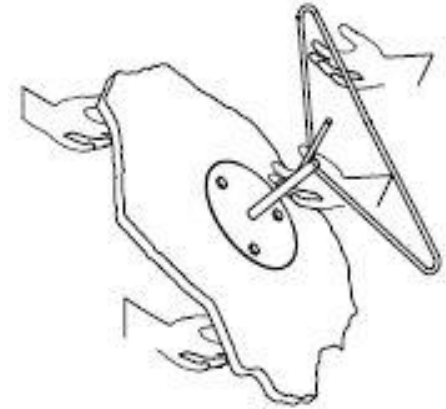

ASSEMBLY INSTRUCTIONS.

SHERIDAN COFFEE TABLE

QJ-1004-24

THANK YOU FOR YOUR PURCHASE!

PARTS AND HARDWARE.

PARTS LIST

NO.	DESCRIPTION	IMAGE	QTY.
A	TOP		1
B	BASE		1

HARDWARE LIST

NO.	DESCRIPTION	IMAGE	QTY.
C	ALLEN BOLT		3
D	ALLEN KEY		1

NOTES.

Thank you for purchasing this quality product! Be sure to check all packing material carefully for small part that may have come loose inside the carton during shipping.

CAUTION: The item is heavy, assembly should be performed by two people.

STEP 1.

STEP 2. Now with the help of another person, lift the table from stone top.
DO NOT LIFT THE TABLE FROM BASE.

STEP 3.