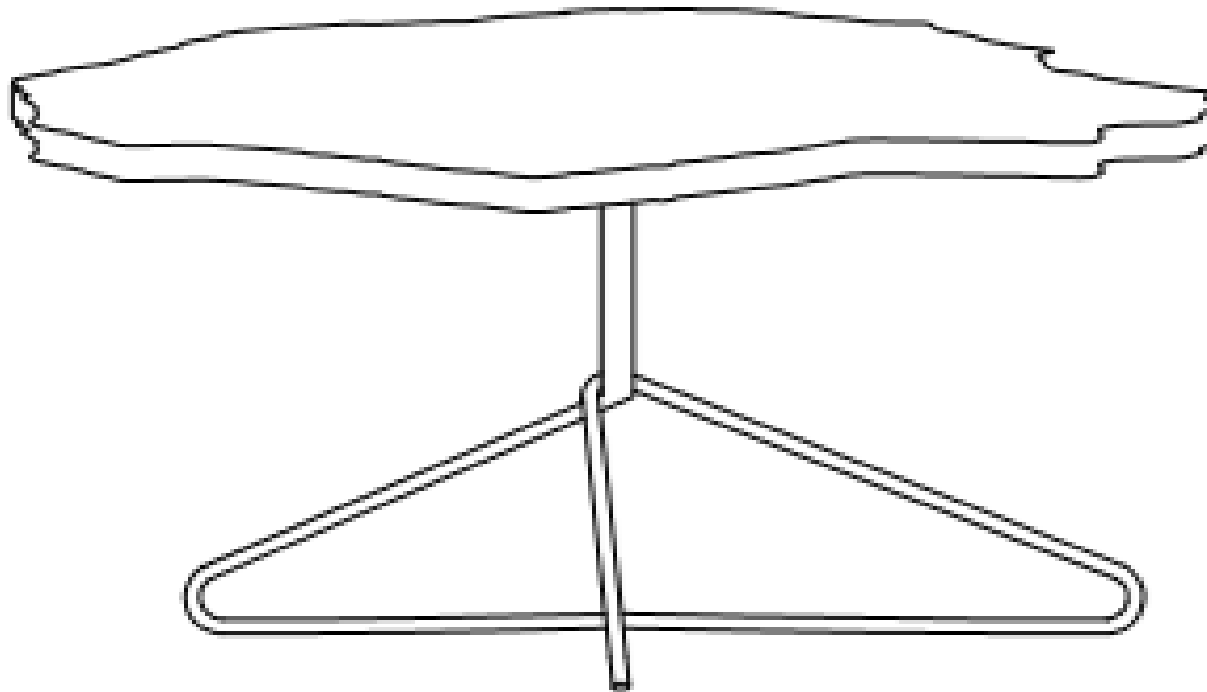

ASSEMBLY INSTRUCTIONS.

SHERIDAN COFFEE TABLE

QJ-1004-24

THANK YOU FOR YOUR PURCHASE!

PARTS AND HARDWARE.

PARTS LIST

NO.	DESCRIPTION	IMAGE	QTY.
A	TOP		1
B	BASE		1

HARDWARE LIST

NO.	DESCRIPTION	IMAGE	QTY.
C	ALLEN BOLT		3
D	ALLEN KEY		1

NOTES.

Thank you for purchasing this quality product! Be sure to check all packing material carefully for small part that may have come loose inside the carton during shipping.

CAUTION: The item is heavy, assembly should be performed by two people.

STEP 1.

STEP 2. Now with the help of another person, lift the table from stone top.
DO NOT LIFT THE TABLE FROM BASE.

STEP 3.