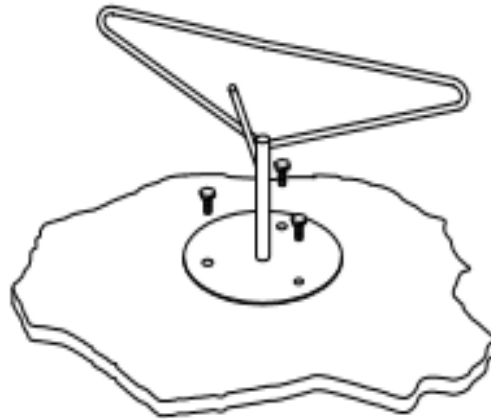

ASSEMBLY INSTRUCTIONS.

SHERIDAN COFFEE TABLE

QJ-1004-24

THANK YOU FOR YOUR PURCHASE!

PARTS AND HARDWARE.

PARTS LIST

NO.	DESCRIPTION	IMAGE	QTY.
A	TOP		1
B	BASE		1

HARDWARE LIST

NO.	DESCRIPTION	IMAGE	QTY.
C	ALLEN BOLT		3
D	ALLEN KEY		1

NOTES.

Thank you for purchasing this quality product! Be sure to check all packing material carefully for small part that may have come loose inside the carton during shipping.

CAUTION: The item is heavy, assembly should be performed by two people.

STEP 1.

STEP 2. Now with the help of another person, lift the table from stone top.
DO NOT LIFT THE TABLE FROM BASE.

STEP 3.