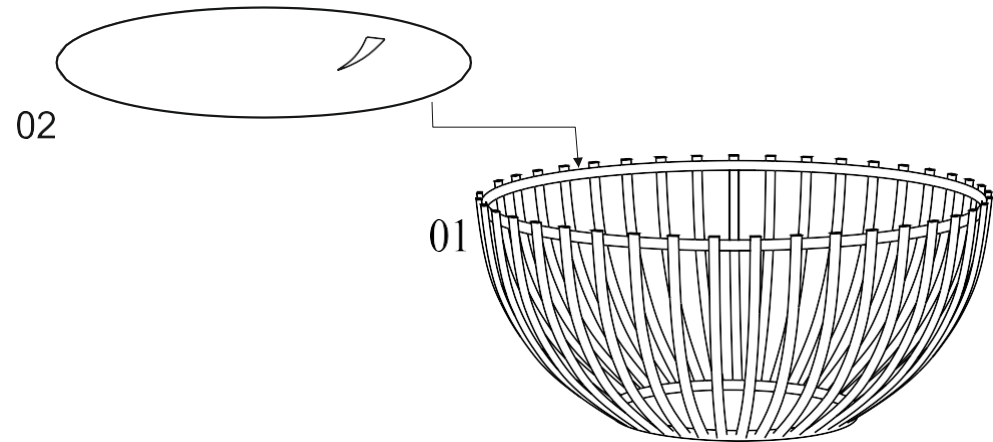

PARTS AND HARDWARE.

PART LIST

No.	Description	Image	Qty
1.	TABLE PANEL		01
2.	GLASS TOP		01

NOTES.

Thank you for purchasing this quality product! Be sure to check all packing material carefully for small part that may have come loose inside the carton during shipping.

CAUTION : The item is heavy, assembly should be performed by two people.

STEP 1.