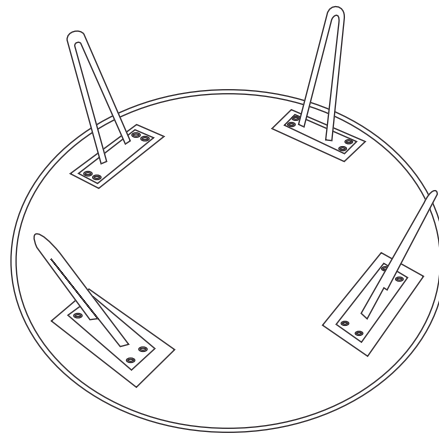

PARTS AND HARDWARE.

TOP X1 - A 	BASE X4 - B
BOLT-6X25 MM-16 	ALLEN KEY X 1
WASHER-5X20 MM-16 	

NOTES.

Thank you for purchasing this quality product!
Be sure to check all packing material carefully for small part that may have come loose inside the carton during shipping.

CAUTION: The item is heavy, assembly should be performed by two people.

STEP 1.

STEP 2.

STEP 3.

STEP 4.