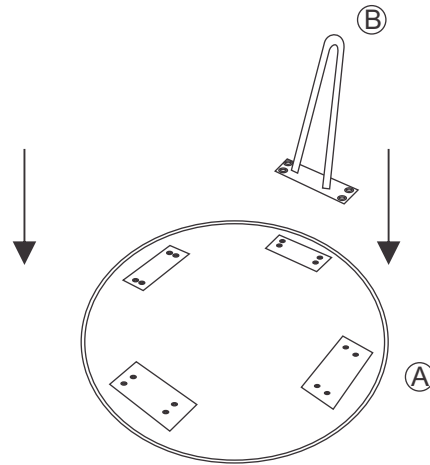

PARTS AND HARDWARE.

TOP X1 - A 	BASE X4 - B
BOLT-6X25 MM-16 	ALLEN KEY X 1
WASHER-5X20 MM-16 	

NOTES.

Thank you for purchasing this quality product!
Be sure to check all packing material carefully for small part that may have come loose inside the carton during shipping.

CAUTION: The item is heavy, assembly should be performed by two people.

STEP 1.