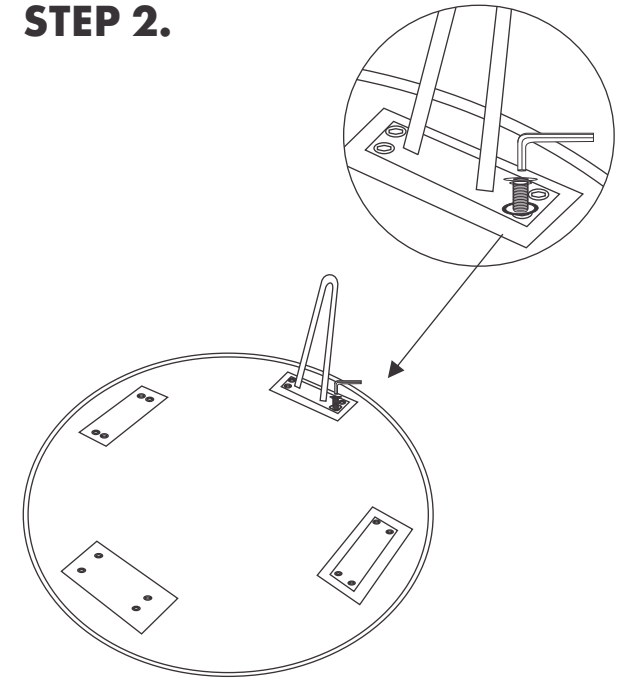

PARTS AND HARDWARE.

TOP X1 - A 	BASE X4 - B
BOLT-6X25 MM-16 	ALLEN KEY X 1
WASHER-5X20 MM-16 	

NOTES.

Thank you for purchasing this quality product!
Be sure to check all packing material carefully for small part that may have come loose inside the carton during shipping.

CAUTION: The item is heavy, assembly should be performed by two people.

STEP 1.

STEP 2.

STEP 3.

STEP 4.