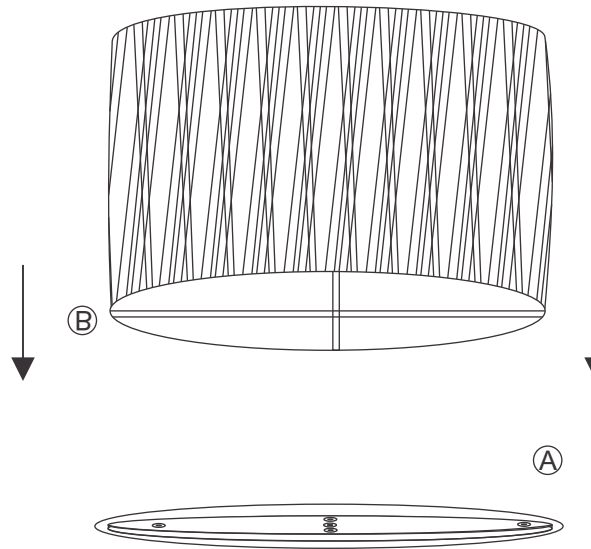

PARTS AND HARDWARE.

TOP X1 - A 	BASE X1 - B
BOLT-6X20 MM-5 	ALLEN KEY X 1
WASHER-5X20 MM-5 	

STEP 1.