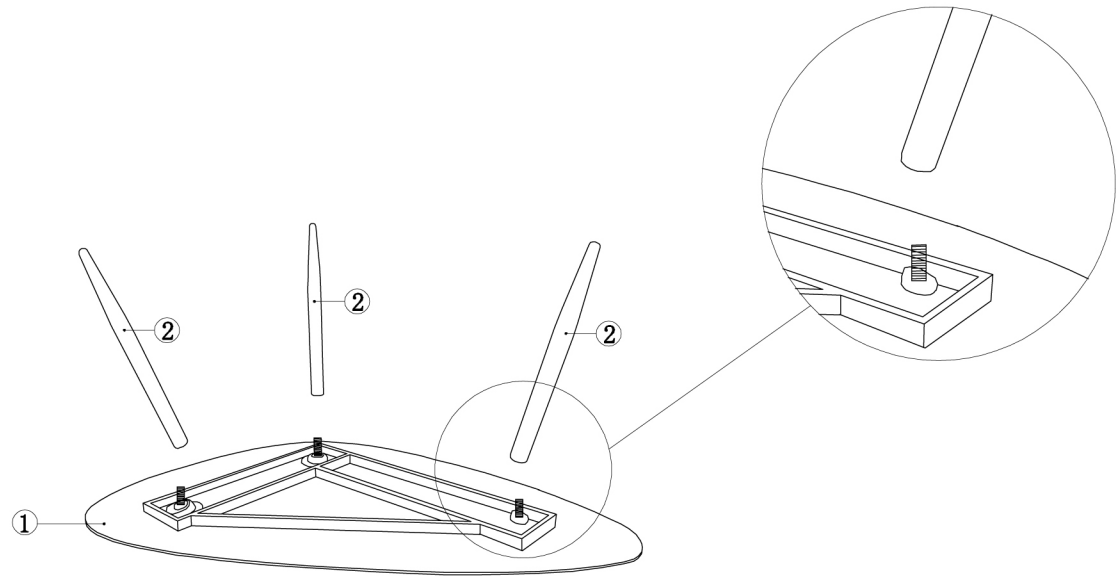

ASSEMBLY INSTRUCTIONS.

**BRUNO COFFEE TABLE
KK-1004-02**

THANK YOU FOR YOUR PURCHASING!

PARTS AND HARDWARE.

1. TOP x 1

2. LEGS x 3

NOTES.

Thank you for purchasing this quality product! Be sure to check all packing material carefully for small part that may have come loose inside the carton during shipping.

CAUTION: The item is heavy, assembly should be performed by two people.

STEP 1.

STEP 2.