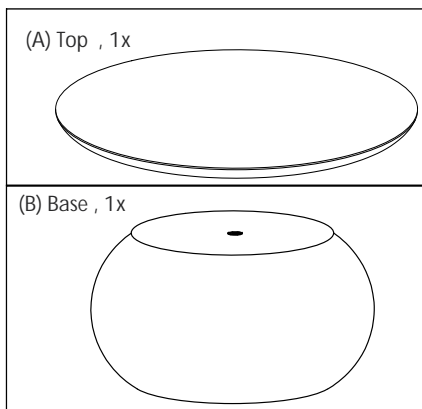

ASSEMBLY INSTRUCTIONS.
BRADBURY COFFEE TABLE NATURAL ACACIA
JD-1035-03

THANK YOU FOR YOUR PURCHASE!

PARTS AND HARDWARE.

PARTS LIST

NOTES.

Thank you for purchasing this quality product! Be sure to check all packing material carefully for small part that may have come loose inside the carton during shipping.