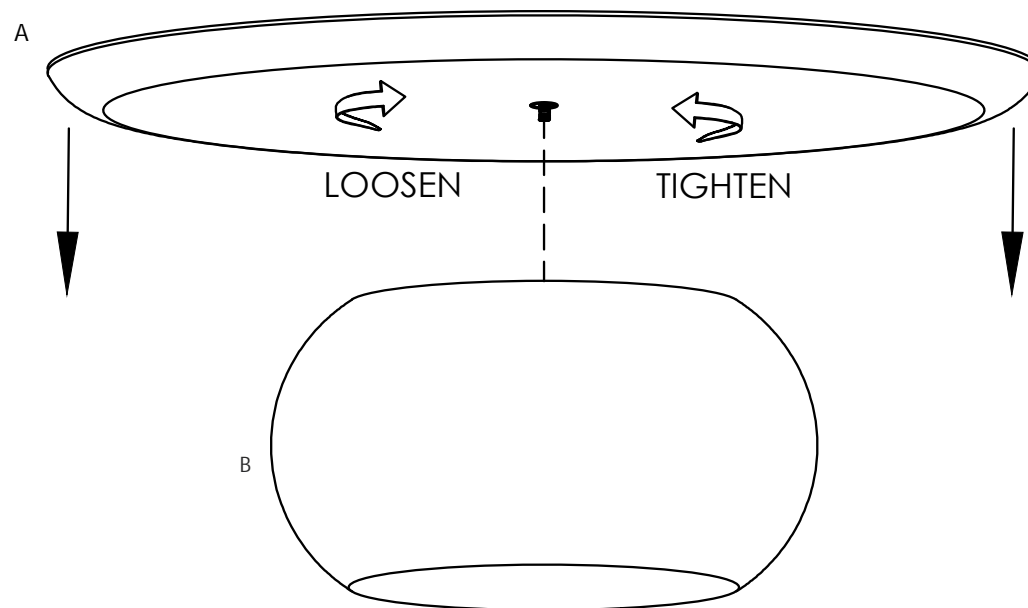

ASSEMBLY INSTRUCTIONS.
BRADBURY COFFEE TABLE NATURAL ACACIA
JD-1035-03

THANK YOU FOR YOUR PURCHASE!

PARTS AND HARDWARE.

PARTS LIST

NOTES.

Thank you for purchasing this quality product! Be sure to check all packing material carefully for small part that may have come loose inside the carton during shipping.

CAUTION: The item is heavy, assembly should be performed by two people.

STEP 1.

STEP 2.