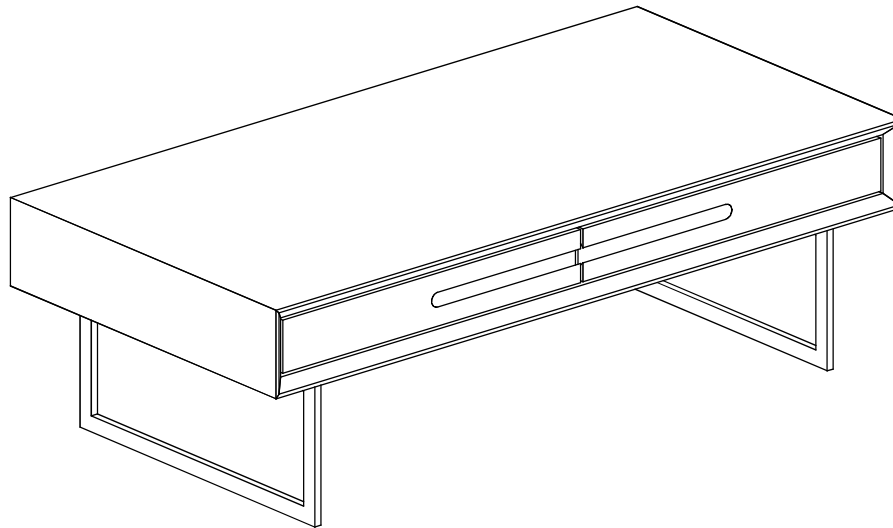

ASSEMBLY INSTRUCTIONS.

VIENNA COFFEE TABLE

JD-1014-21

THANK YOU FOR YOUR PURCHASE!

PARTS AND HARDWARE.

(A) Top , 1x

(C) Washer, 8x

(D) Allen bolt , 8x
20mm x 8 mm

(B) Leg , 2x

(E) Allen Key , 1x

STEP 1.

STEP 2.

STEP 3.

NOTES.

Thank you for purchasing this quality product! Be sure to check all packing material carefully for small part that may have come loose inside the carton during shipping.