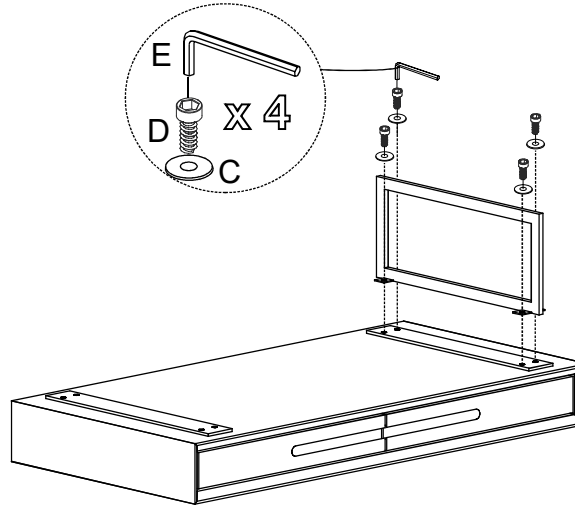

ASSEMBLY INSTRUCTIONS.

VIENNA COFFEE TABLE

JD-1014-21

THANK YOU FOR YOUR PURCHASE!

PARTS AND HARDWARE.

(A) Top , 1x

(C) Washer, 8x

(D) Allen bolt , 8x
20mm x 8 mm

(B) Leg , 2x

(E) Allen Key , 1x

STEP 1.

STEP 2.

STEP 3.

NOTES.

Thank you for purchasing this quality product! Be sure to check all packing material carefully for small part that may have come loose inside the carton during shipping.