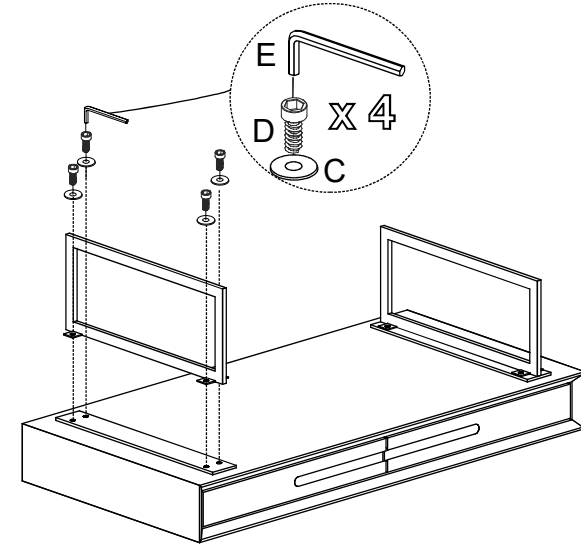

ASSEMBLY INSTRUCTIONS.

VIENNA COFFEE TABLE

JD-1014-21

THANK YOU FOR YOUR PURCHASE!

PARTS AND HARDWARE.

(A) Top , 1x

(C) Washer, 8x

(D) Allen bolt , 8x
20mm x 8 mm

(B) Leg , 2x

(E) Allen Key , 1x

STEP 1.

STEP 2.

STEP 3.

NOTES.

Thank you for purchasing this quality product! Be sure to check all packing material carefully for small part that may have come loose inside the carton during shipping.