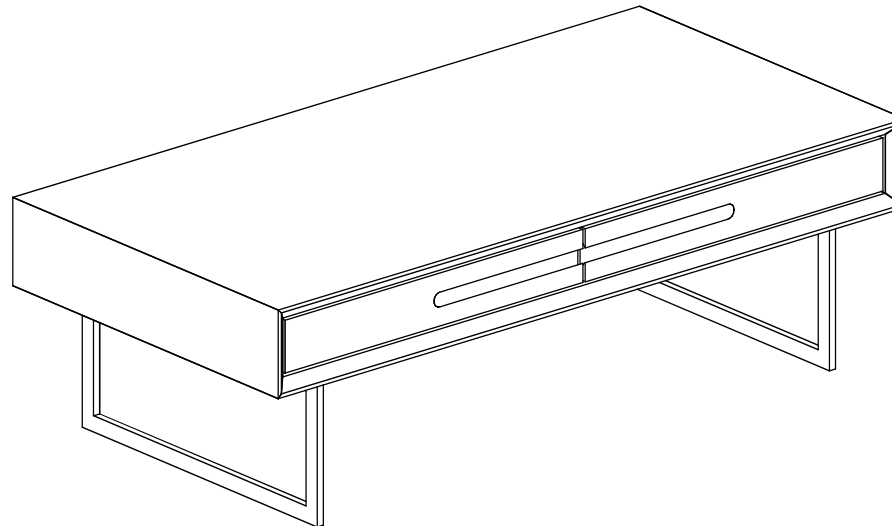

ASSEMBLY INSTRUCTIONS.

VIENNA COFFEE TABLE

JD-1014-21

THANK YOU FOR YOUR PURCHASE!

PARTS AND HARDWARE.

(A) Top , 1x

(C) Washer, 8x

(D) Allen bolt , 8x
20mm x 8 mm

(B) Leg , 2x

(E) Allen Key , 1x

STEP 1.

STEP 2.

STEP 3.

NOTES.

Thank you for purchasing this quality product! Be sure to check all packing material carefully for small part that may have come loose inside the carton during shipping.